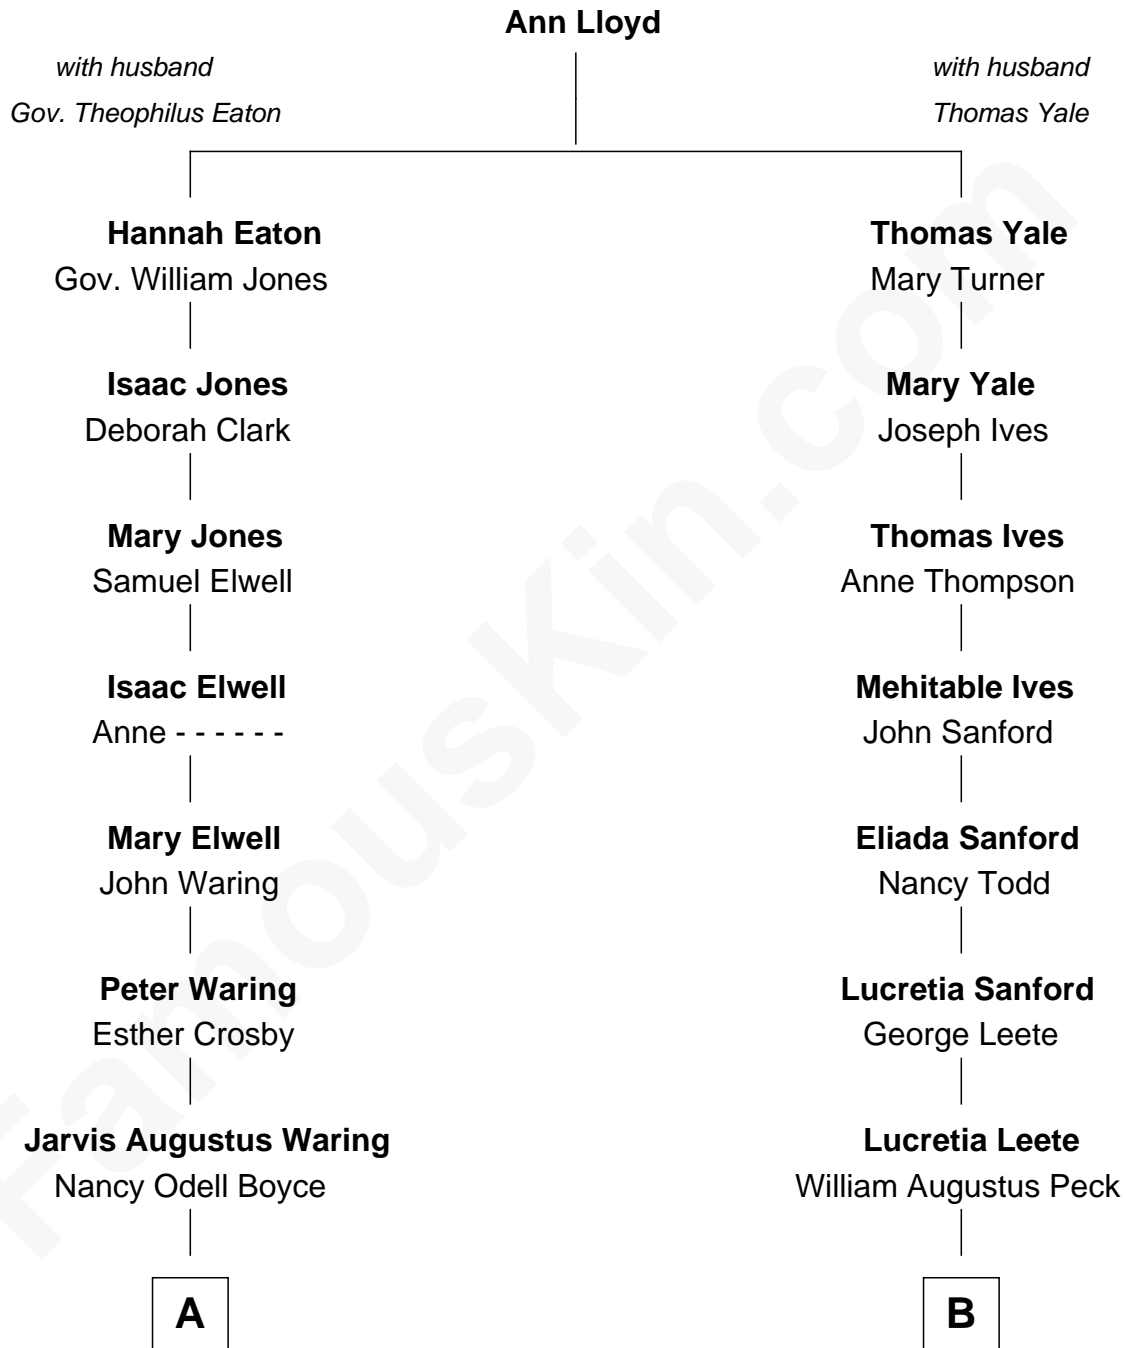

**FamousKin.com**  
**Relationship Chart of**  
**Norman Rockwell**  
*American Artist*

**9th cousin 2 times removed of**  
**Mizuo Peck**  
*TV and Movie Actress*

**A**

**Phebe Boyce Waring**  
John William Rockwell

**Jarvis Waring Rockwell**  
Anne Mary Hill

**Norman Rockwell**  
*American Artist*

**B**

**George Lyman Peck**  
Fanny Craft Fosdick

**George Leete Peck**  
Katharine May Tolles

**Laurence Tolles Peck**  
Barbara Field

**George Leete Peck**  
Sanae Mizusawa

**Mizuo Peck**  
*TV and Movie Actress*