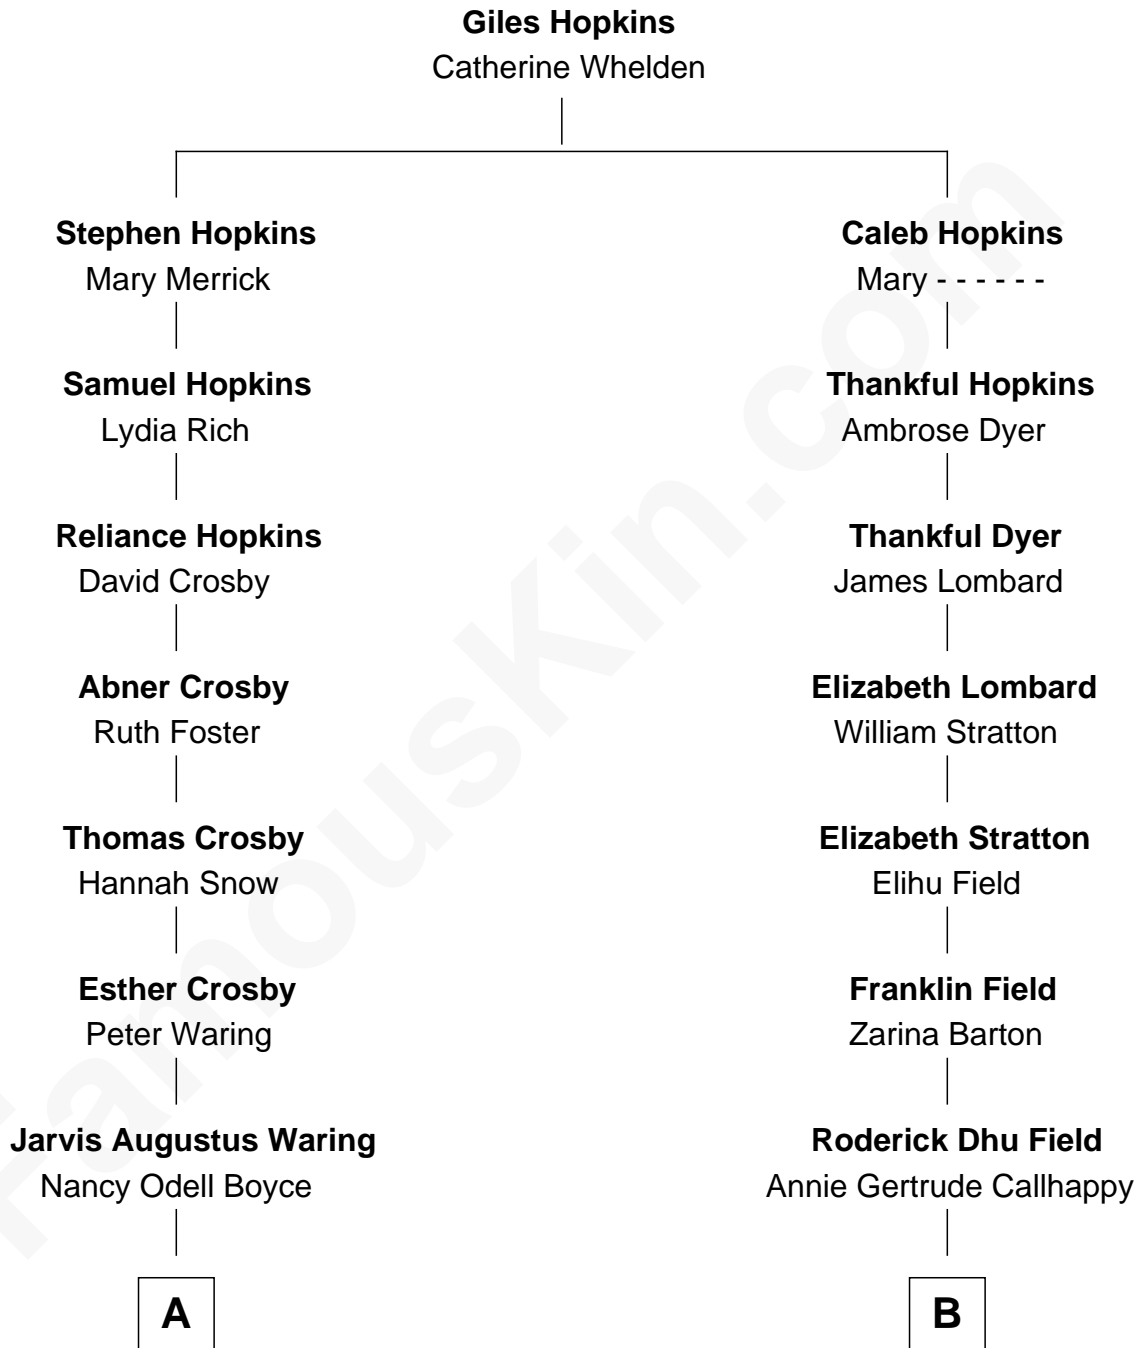

FamousKin.com
Relationship Chart of
Norman Rockwell
American Artist

9th cousin 2 times removed of
Mizuo Peck
TV and Movie Actress

A

Phebe Boyce Waring
John William Rockwell

Jarvis Waring Rockwell
Anne Mary Hill

Norman Rockwell
American Artist

B

Frank Dhu Field
Lottie Emma Freeman

Freeman Rodic Field
Agnes Frances Heughins

Barbara Field
Laurence Tolles Peck

George Leete Peck
Sanae Mizusawa

Mizuo Peck
TV and Movie Actress