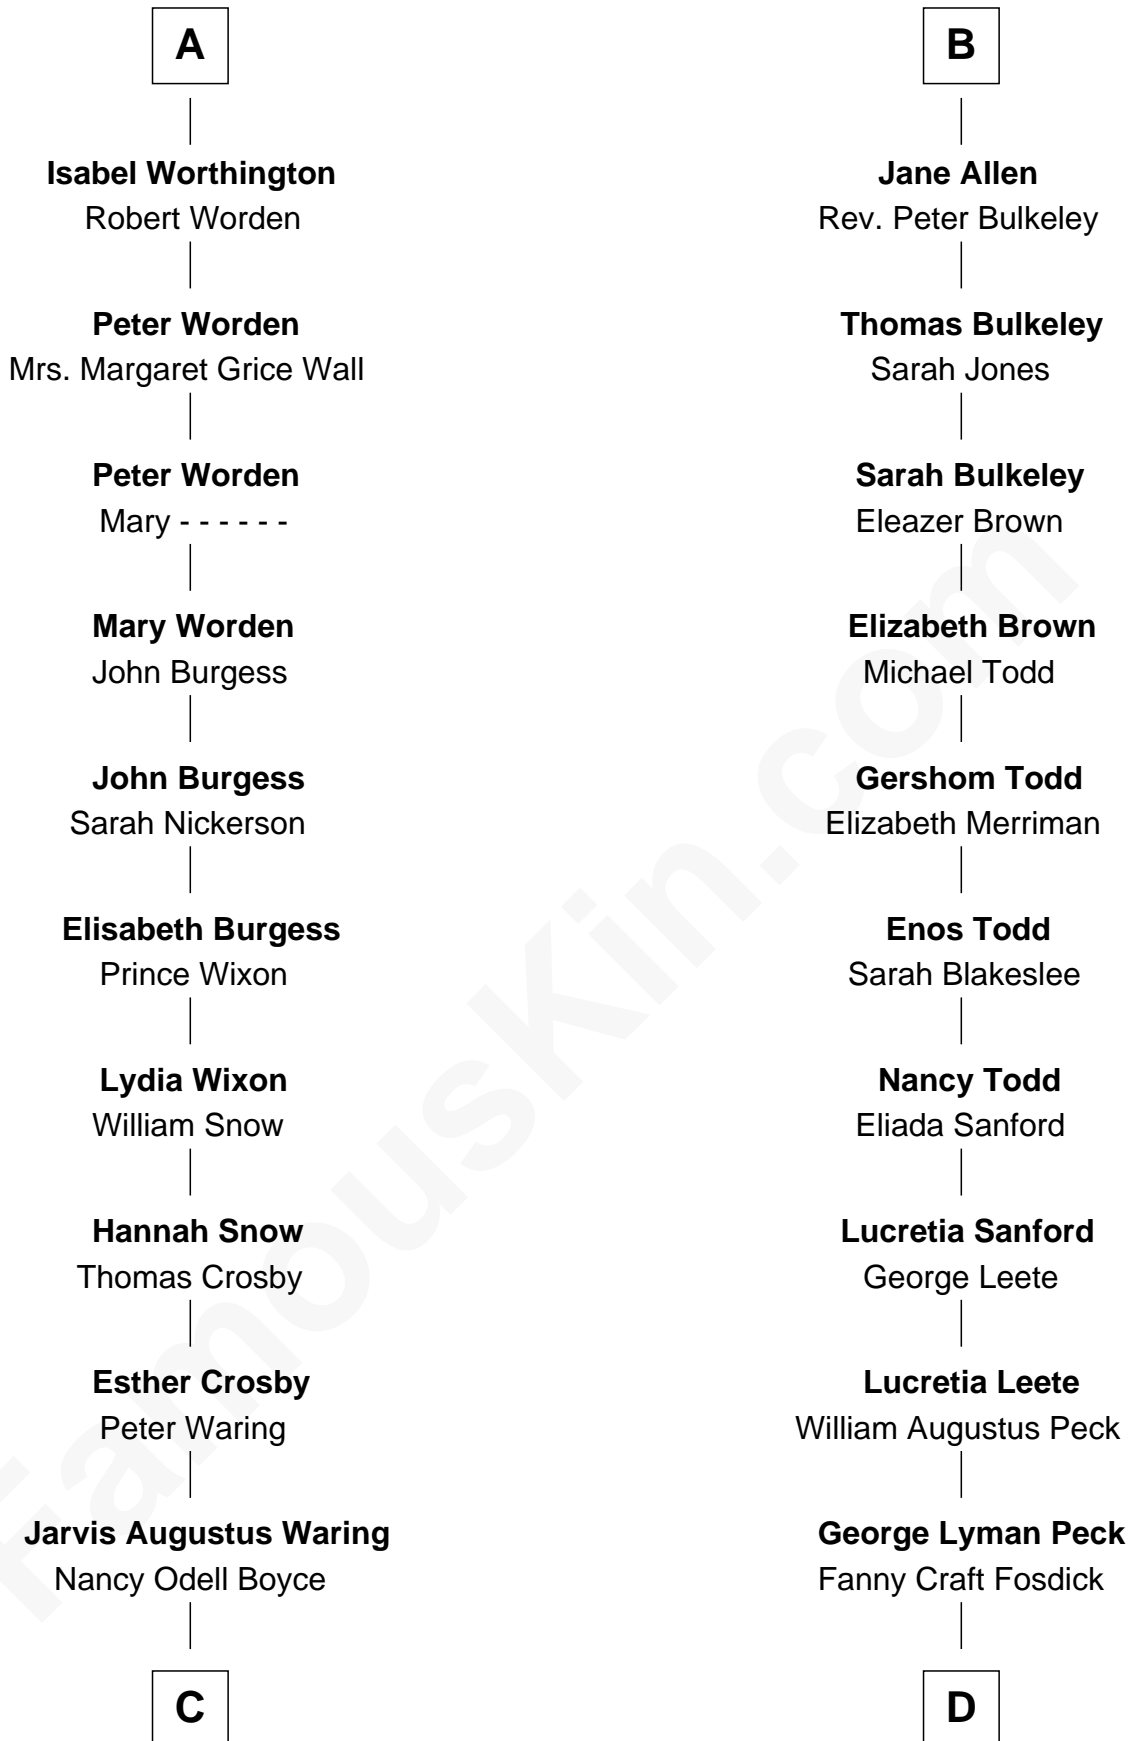

**FamousKin.com**  
**Relationship Chart of**  
**Norman Rockwell**  
*American Artist*

19th cousin 1 time removed of

**Mizuo Peck**  
*TV and Movie Actress*

**C**

**Phebe Boyce Waring**  
John William Rockwell

**Jarvis Waring Rockwell**  
Anne Mary Hill

**Norman Rockwell**  
*American Artist*

**D**

**George Leete Peck**  
Katharine May Tolles

**Laurence Tolles Peck**  
Barbara Field

**George Leete Peck**  
Sanae Mizusawa

**Mizuo Peck**  
*TV and Movie Actress*