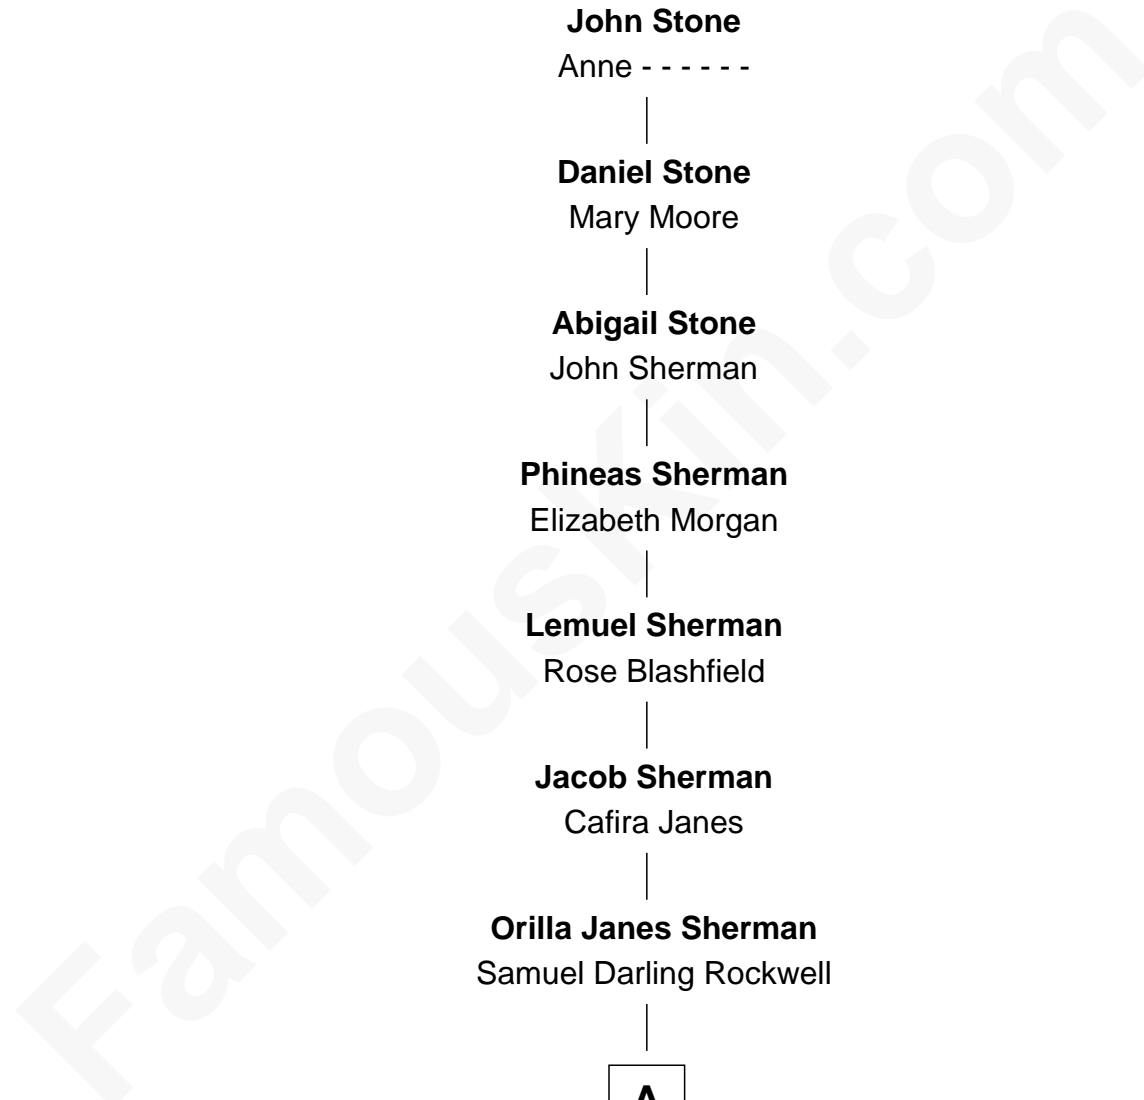

FamousKin.com Relationship Chart of

Norman Rockwell

American Artist

8th Great-grandson of

Gregory Stone

(c1592 - 1672) Great Migration Immigrant 1635

Gregory Stone

Margaret Garrad

John Stone

Anne - - - - -

Daniel Stone

Mary Moore

Abigail Stone

John Sherman

Phineas Sherman

Elizabeth Morgan

Lemuel Sherman

Rose Blashfield

Jacob Sherman

Cafira Janes

Orilla Janes Sherman

Samuel Darling Rockwell

A

A

|
John William Rockwell

Phebe Boyce Waring

|
Jarvis Waring Rockwell

Anne Mary Hill

|
Norman Rockwell

American Artist

FamousKin.com