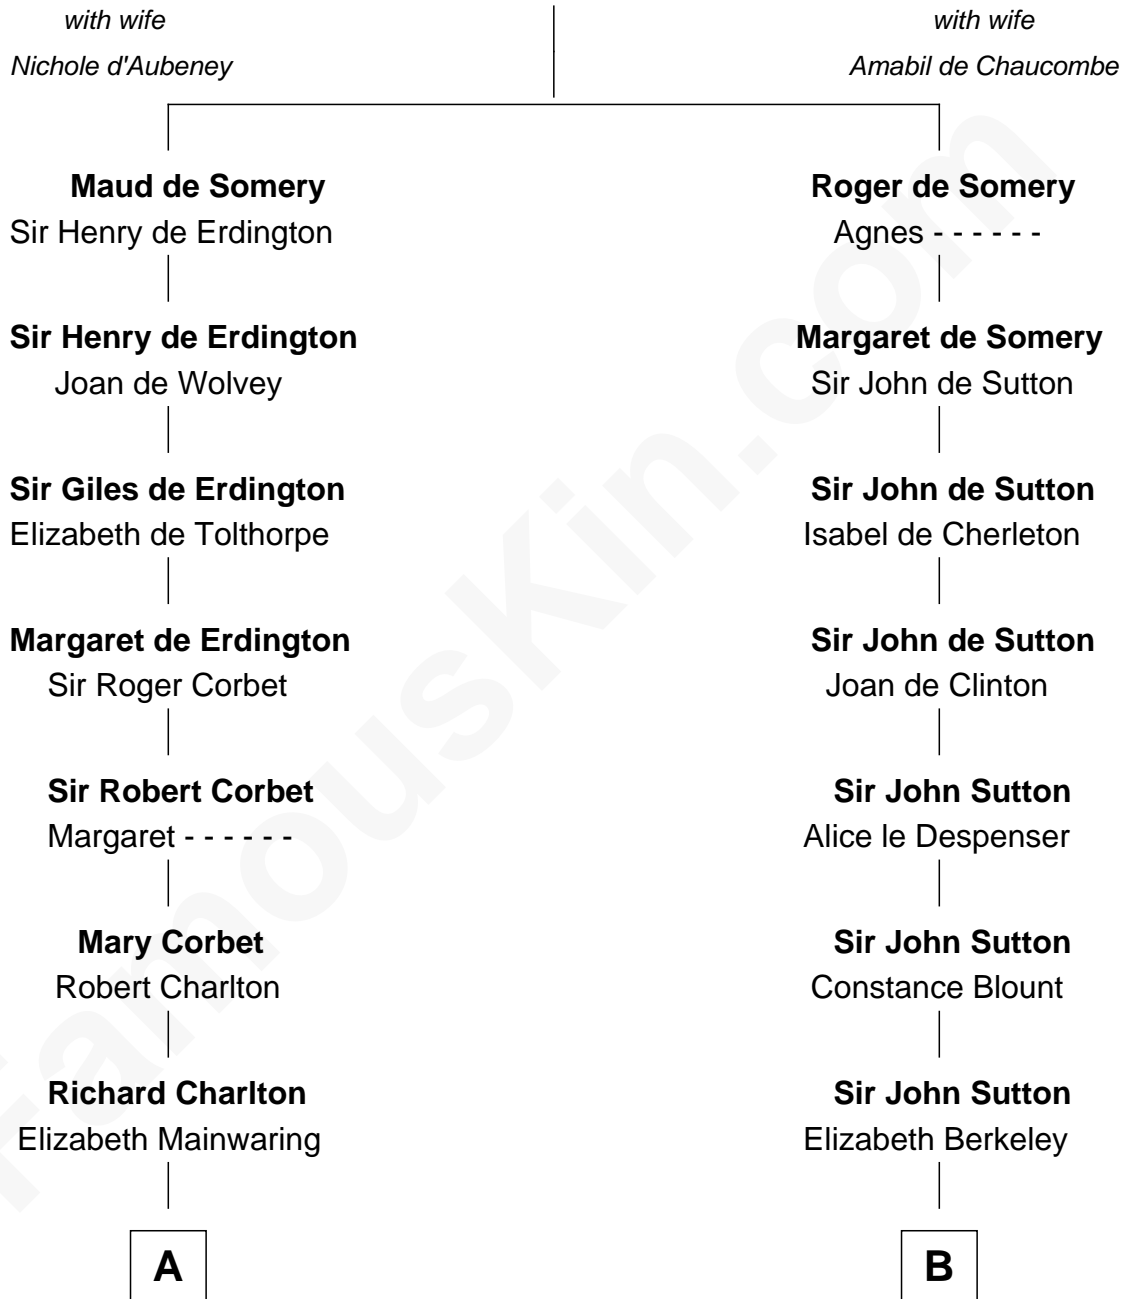

FamousKin.com Relationship Chart of

Norman Rockwell

American Artist

19th cousin of

Oliver Wendell Holmes, Sr.

American "Fireside" Poet

Sir Roger de Somery

C

John William Rockwell

Phebe Boyce Waring

Jarvis Waring Rockwell

Anne Mary Hill

Norman Rockwell

American Artist

D

Oliver Wendell