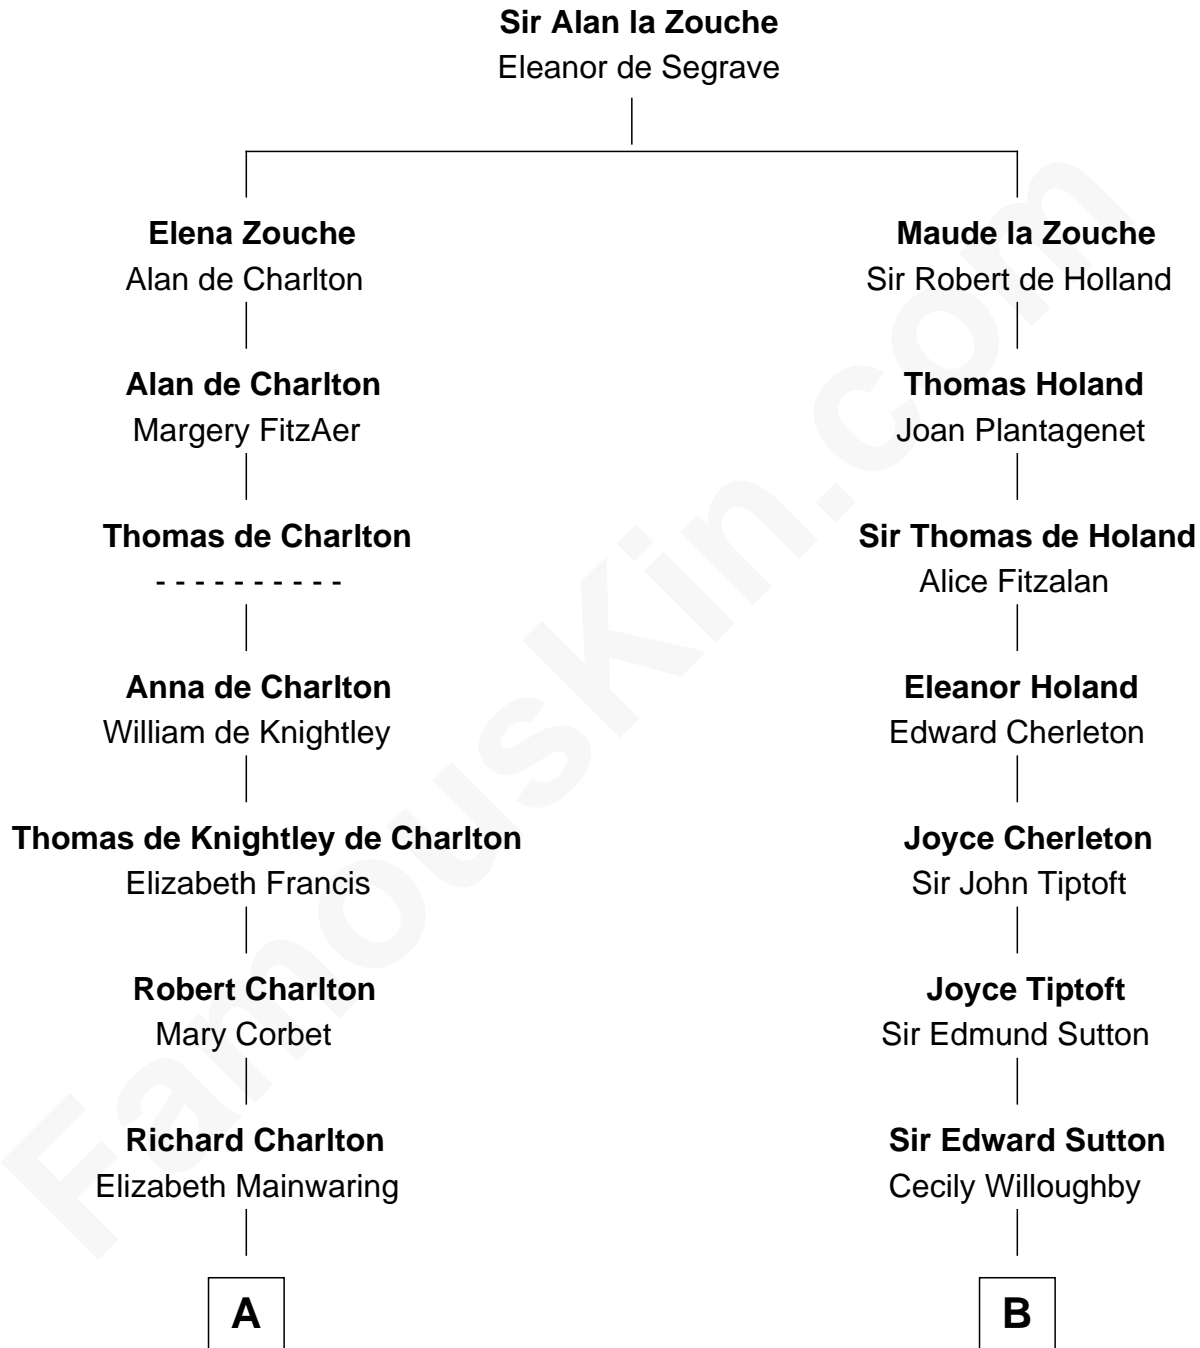

FamousKin.com
Relationship Chart of
Norman Rockwell
American Artist

17th cousin 2 times removed of
Oliver Wendell Holmes, Sr.
American "Fireside" Poet

C

—
John William Rockwell

Phebe Boyce Waring

—
Jarvis Waring Rockwell

Anne Mary Hill

—
Norman Rockwell

American Artist

FamousKin.com