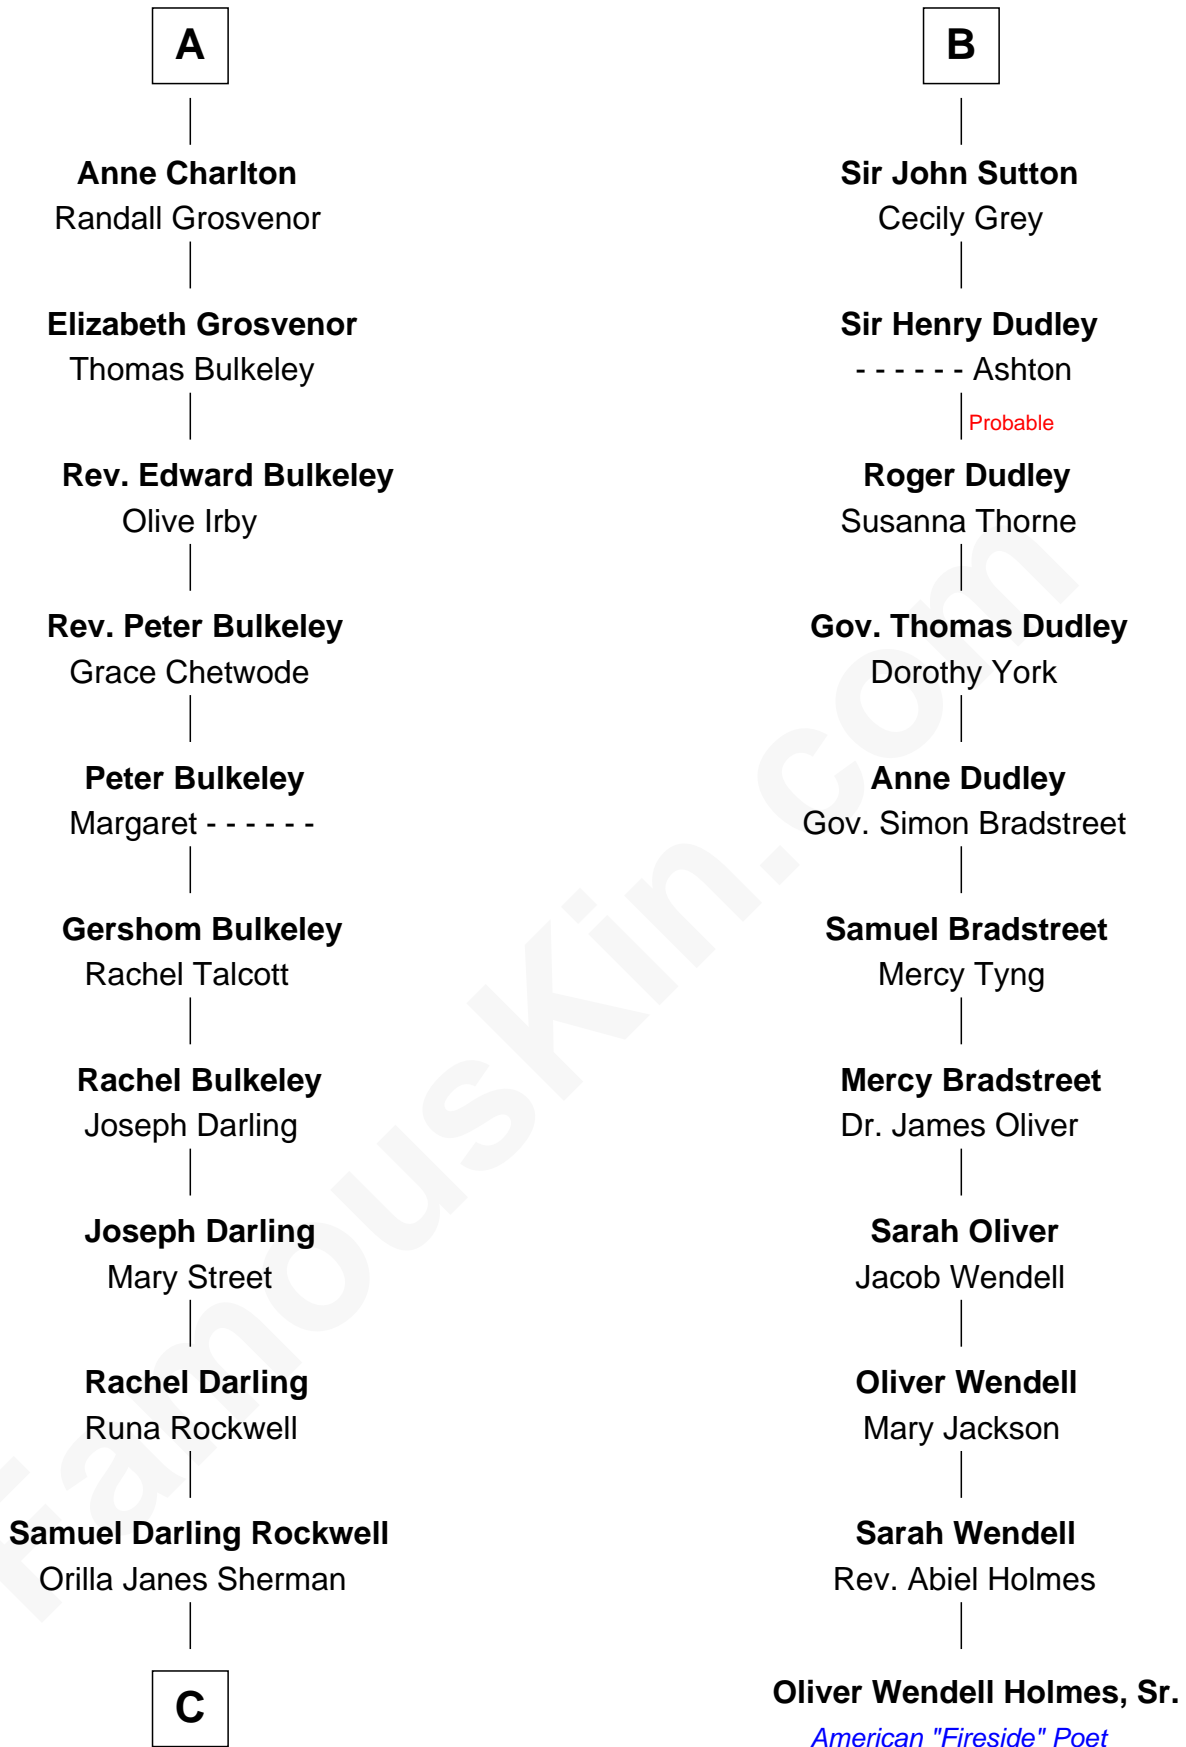

FamousKin.com
Relationship Chart of
Norman Rockwell
American Artist

17th cousin 2 times removed of
Oliver Wendell Holmes, Sr.
American "Fireside" Poet

C

—
John William Rockwell

Phebe Boyce Waring

—
Jarvis Waring Rockwell

Anne Mary Hill

—
Norman Rockwell

American Artist

FamousKin.com