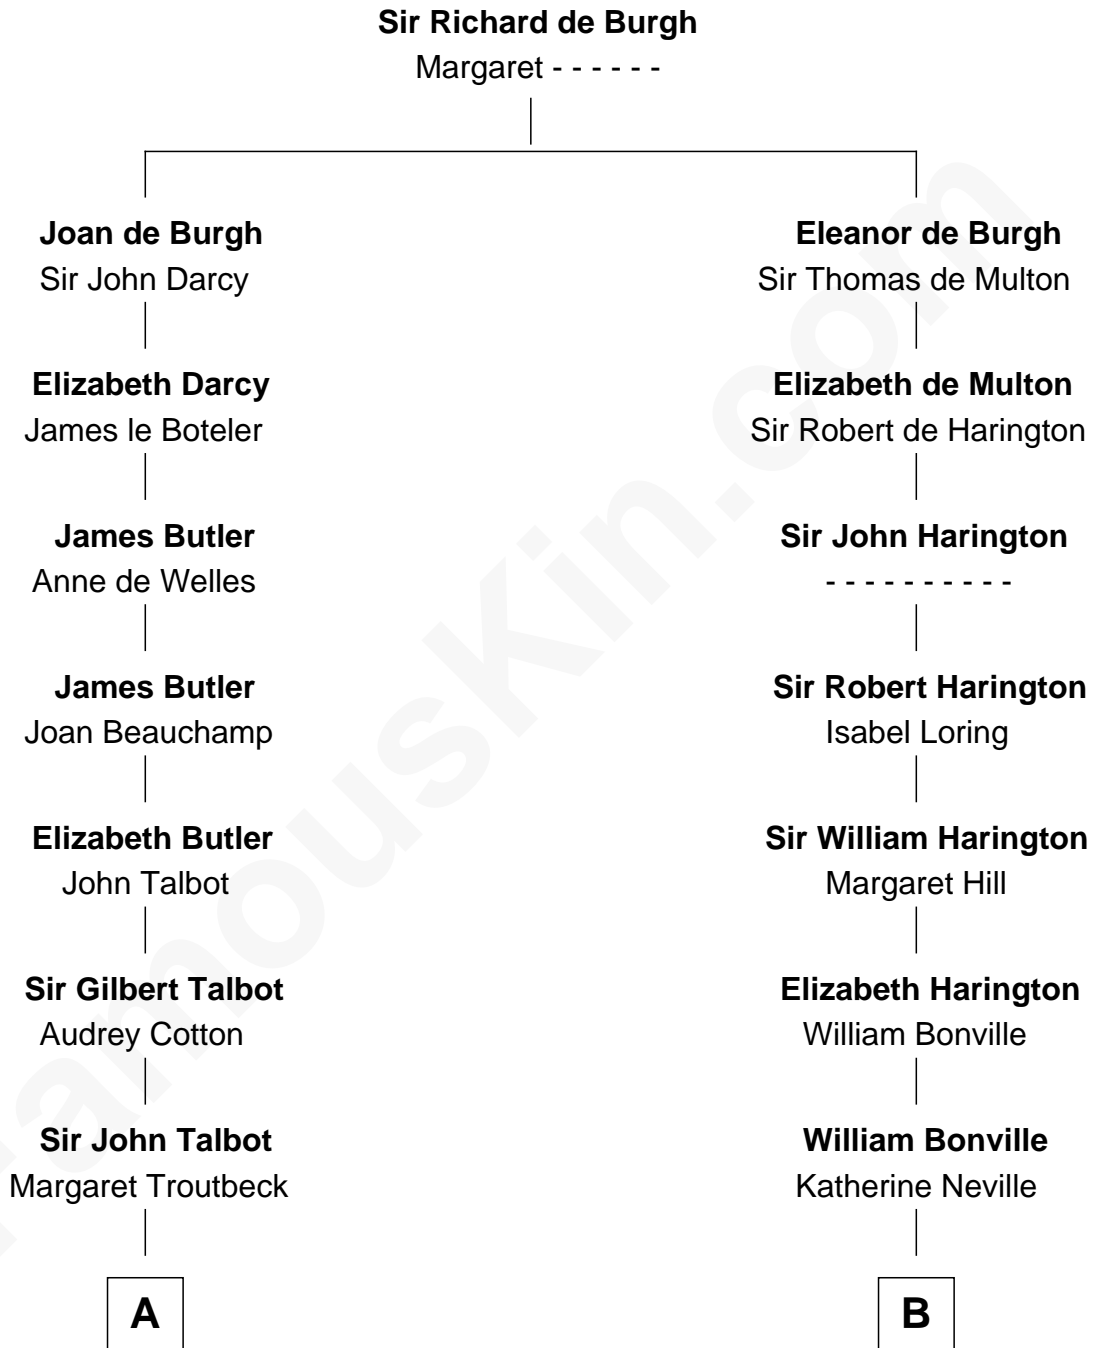

FamousKin.com
Relationship Chart of
Norman Rockwell
American Artist

18th cousin 1 time removed of
Oliver Wendell Holmes, Sr.
American "Fireside" Poet

C

John William Rockwell

Phebe Boyce Waring

Jarvis Waring Rockwell

Anne Mary Hill

Norman Rockwell

American Artist

D

Sarah Wendell

Rev. Abiel Holmes

Oliver Wendell Holmes, Sr.

American "Fireside" Poet