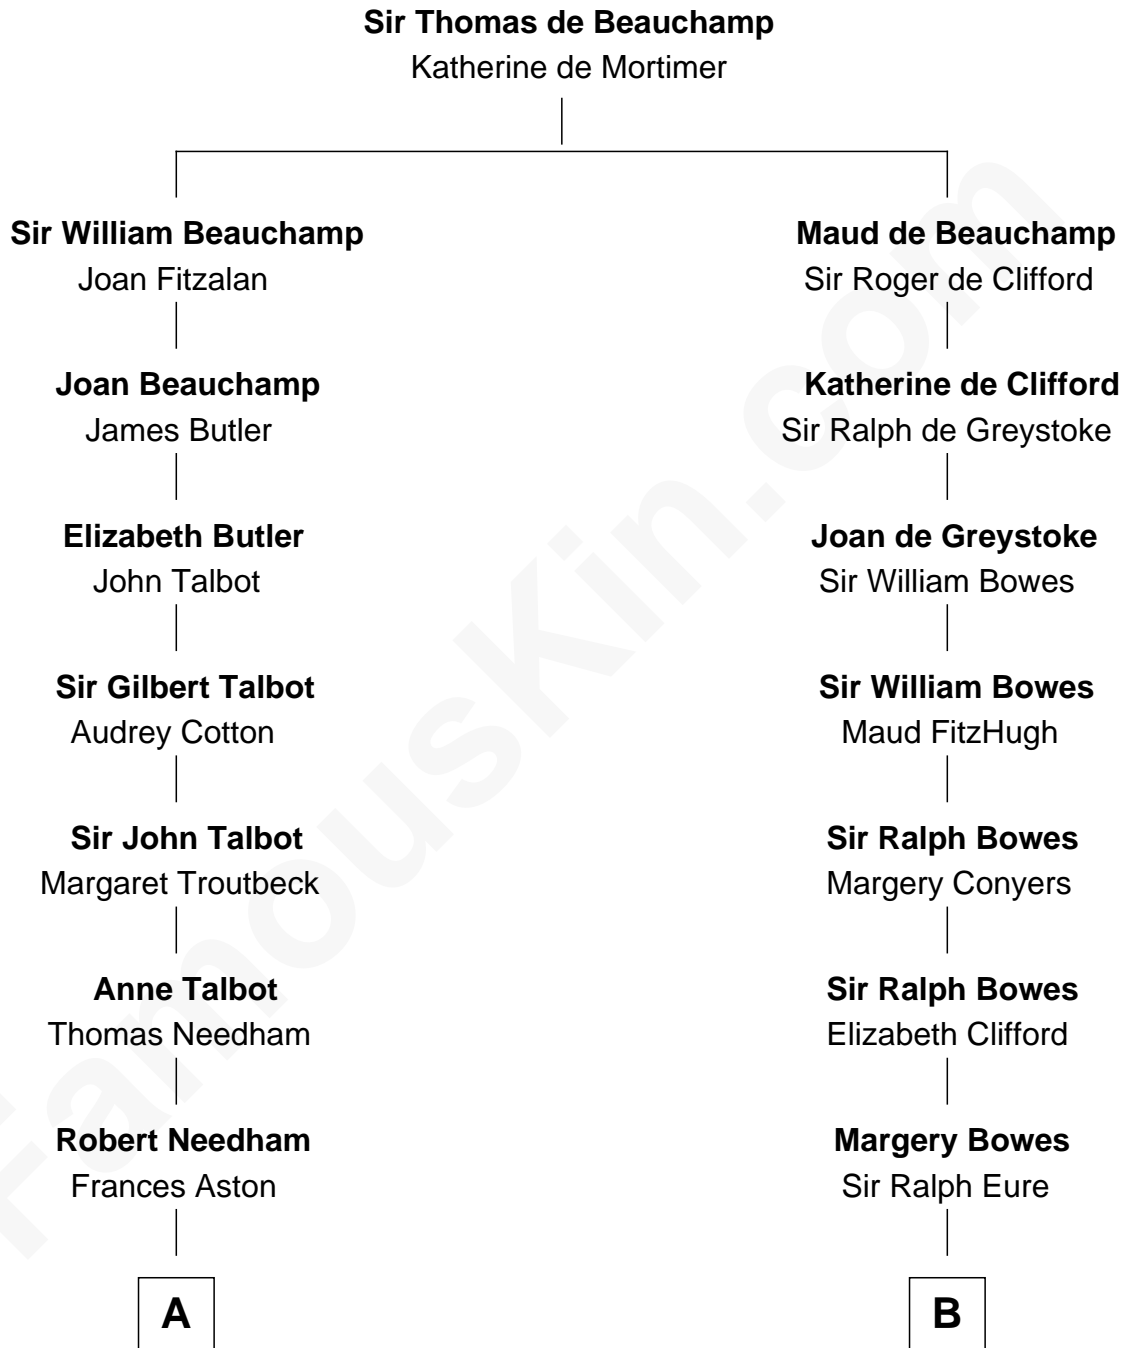

FamousKin.com
Relationship Chart of
Norman Rockwell
American Artist

17th cousin 2 times removed of

Endicott Peabody
62nd Governor of Massachusetts

C

Henry Parkman
Mary Frances Parker

Mary Elizabeth Parkman
Rt. Rev. Malcolm Endicott Peabody

Endicott Peabody
62nd Governor of Massachusetts

FamousKin.com