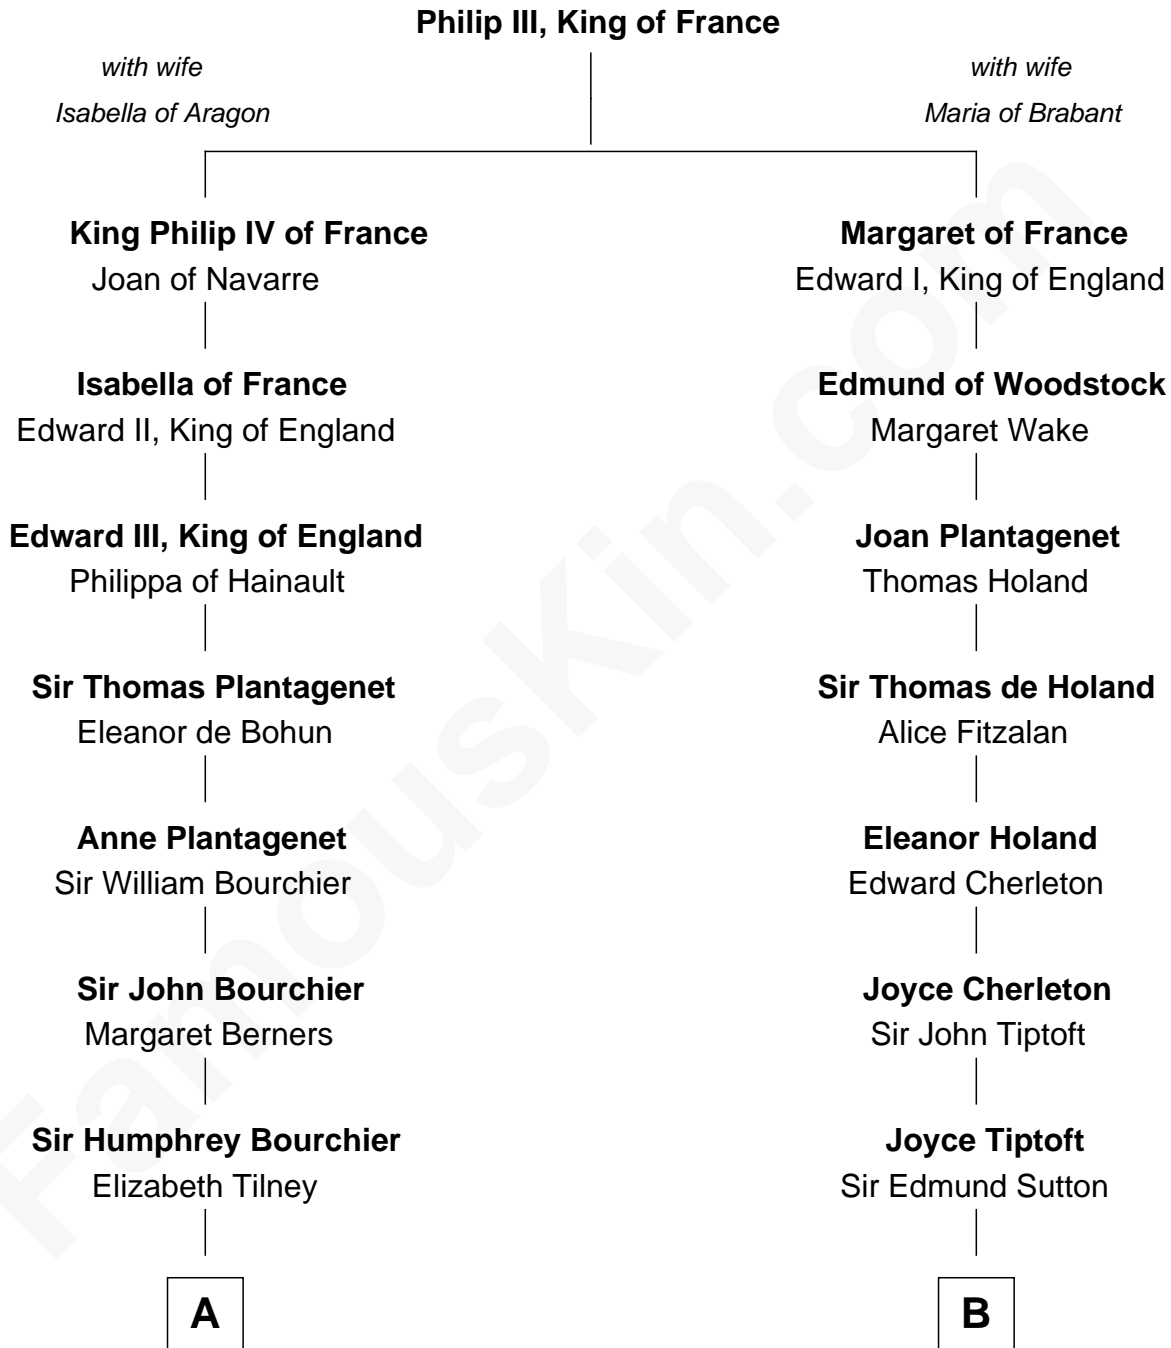

FamousKin.com
Relationship Chart of
Norman Rockwell
American Artist

20th cousin 1 time removed of
Endicott Peabody
62nd Governor of Massachusetts

C

Jacob Sherman

Cafira Janes

Orilla Janes Sherman
Samuel Darling Rockwell

John William Rockwell
Phebe Boyce Waring

Jarvis Waring Rockwell
Anne Mary Hill

Norman Rockwell
American Artist

D

Mary Eliot Dwight
Dr. Samuel Parkman

Henry Parkman
Mary Frances Parker

Mary Elizabeth Parkman
Rt. Rev. Malcolm Endicott Peabody

Endicott Peabody
62nd Governor of Massachusetts