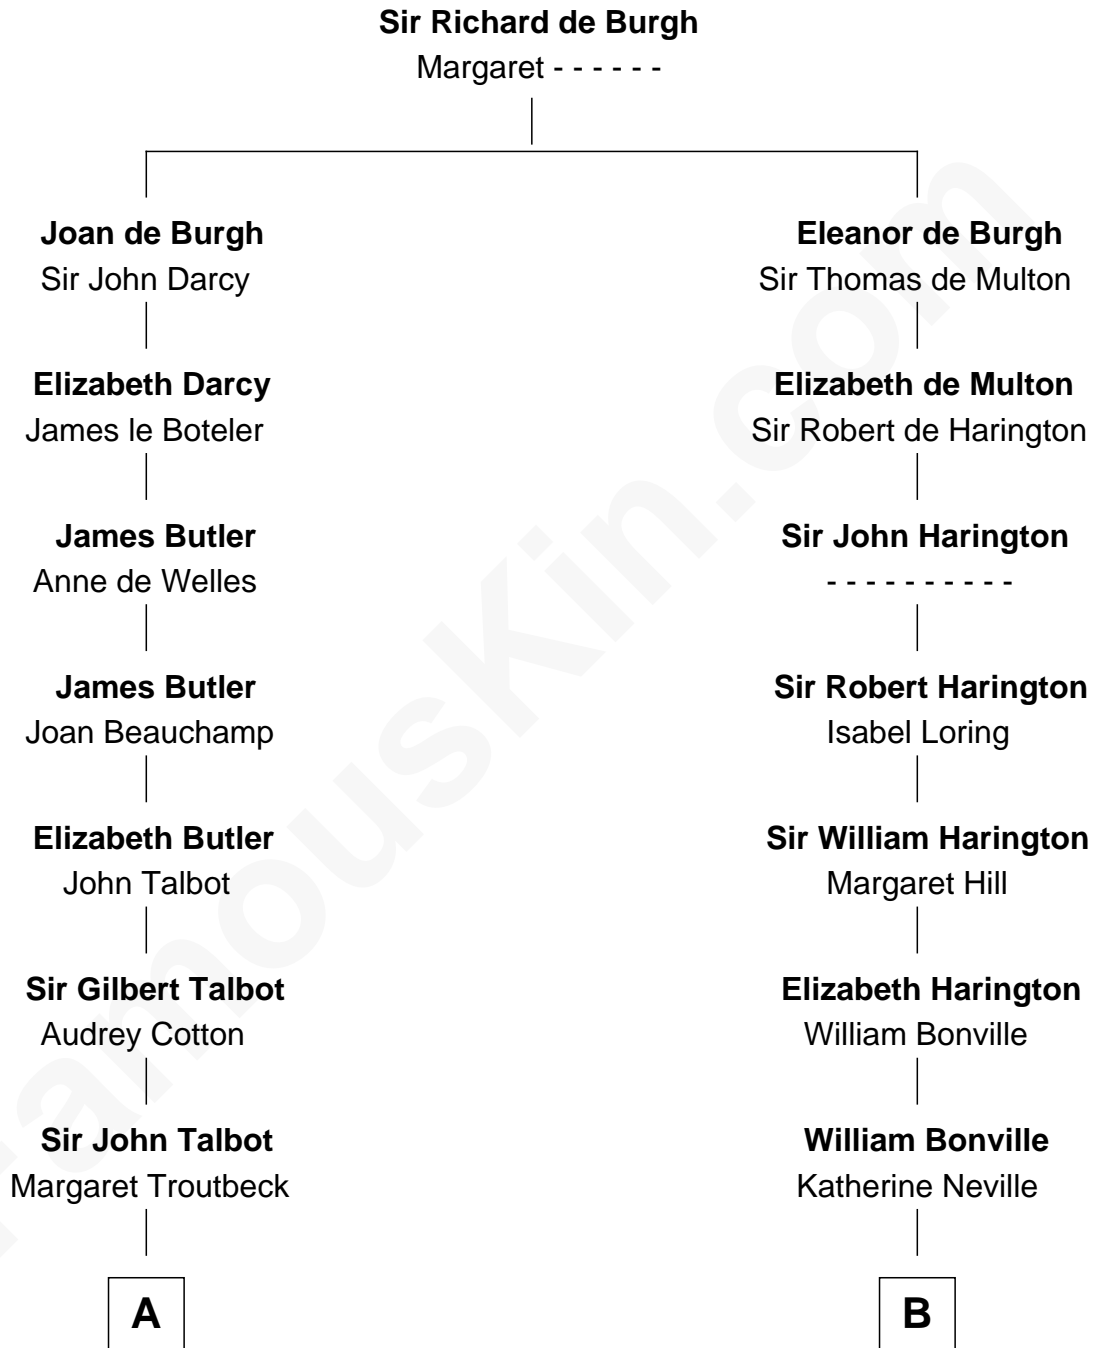

FamousKin.com
Relationship Chart of
Norman Rockwell
American Artist

19th cousin 1 time removed of
Endicott Peabody
62nd Governor of Massachusetts

C

John William Rockwell

Phebe Boyce Waring

Jarvis Waring Rockwell

Anne Mary Hill

Norman Rockwell

American Artist

D

Mary Eliot Dwight

Dr. Samuel Parkman

Henry Parkman

Mary Frances Parker