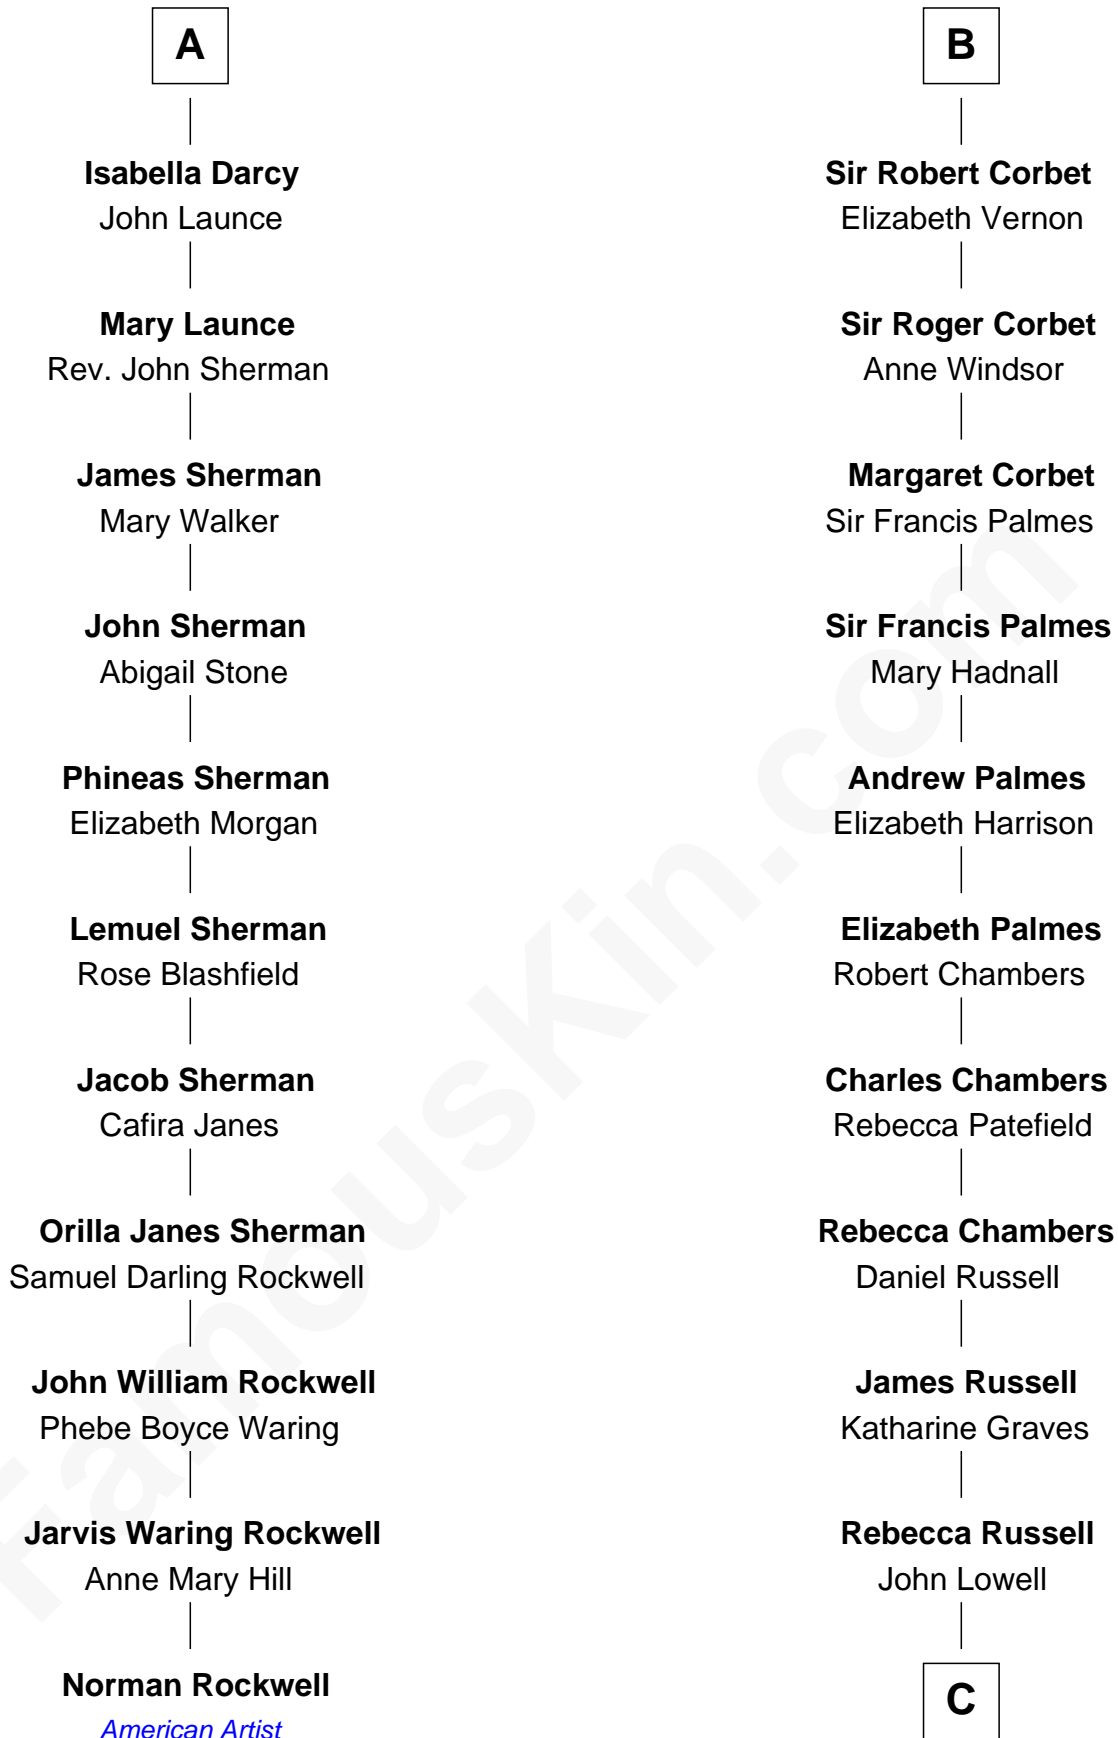

**FamousKin.com**  
**Relationship Chart of**  
**Norman Rockwell**  
*American Artist*

17th cousin 1 time removed of  
**James Russell Lowell**  
*American "Fireside" Poet*

C

Rev. Charles Lowell  
Harriet Brackett Spence

James Russell Lowell  
*American "Fireside" Poet*

FamousKin.com