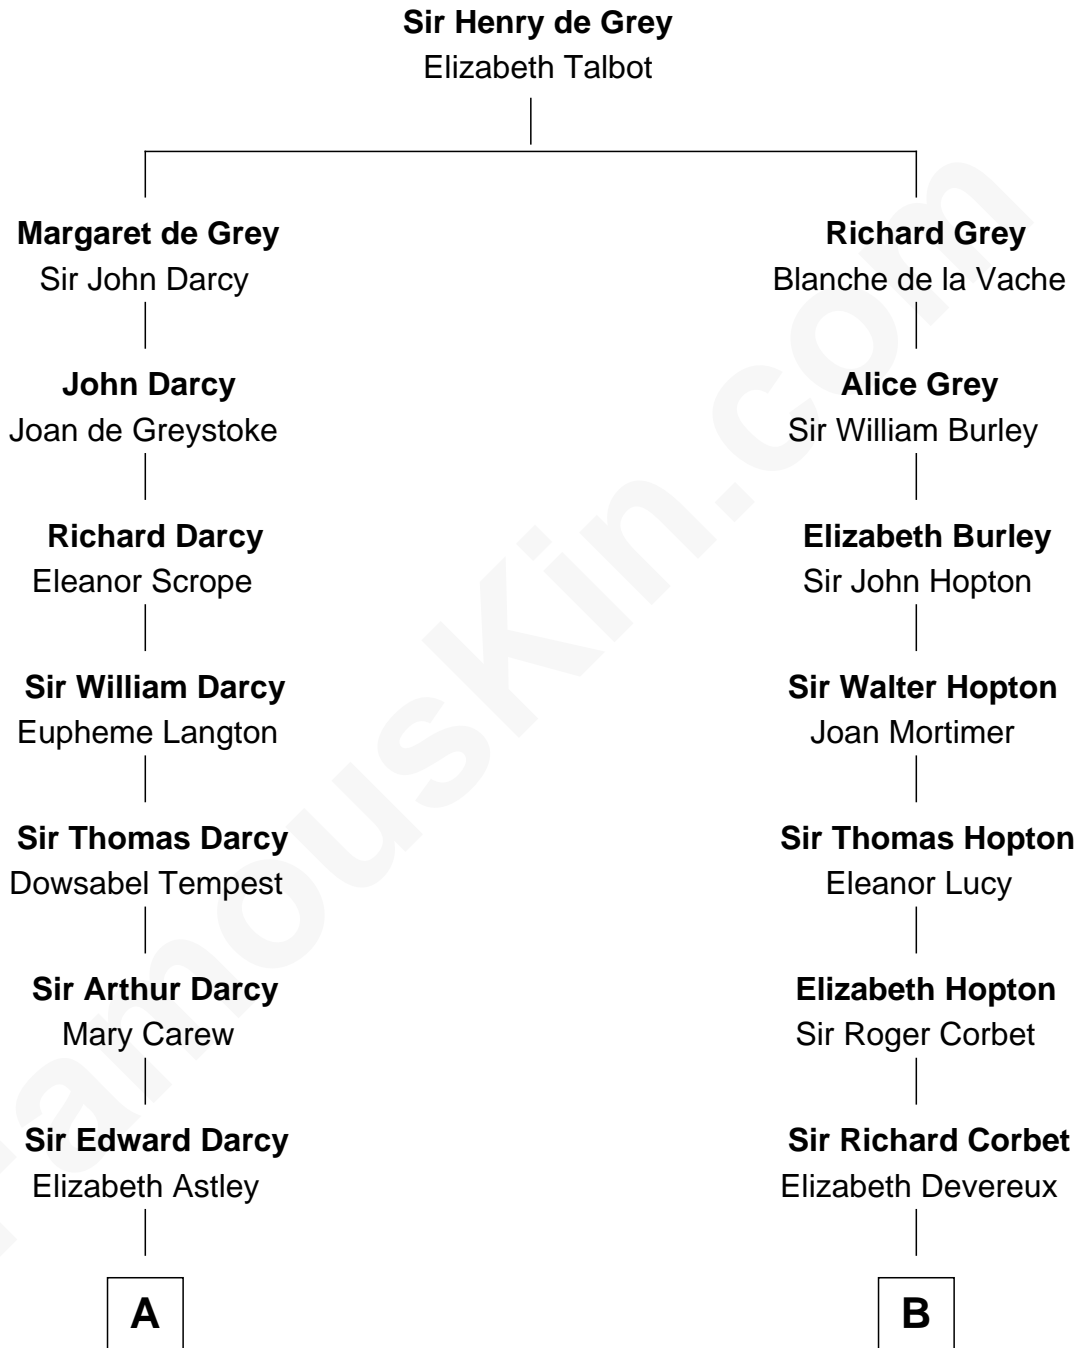

**FamousKin.com**  
**Relationship Chart of**  
**Norman Rockwell**  
*American Artist*

17th cousin 1 time removed of  
**James Russell Lowell**  
*American "Fireside" Poet*

C

Rev. Charles Lowell  
Harriet Brackett Spence

James Russell Lowell  
*American "Fireside" Poet*

FamousKin.com