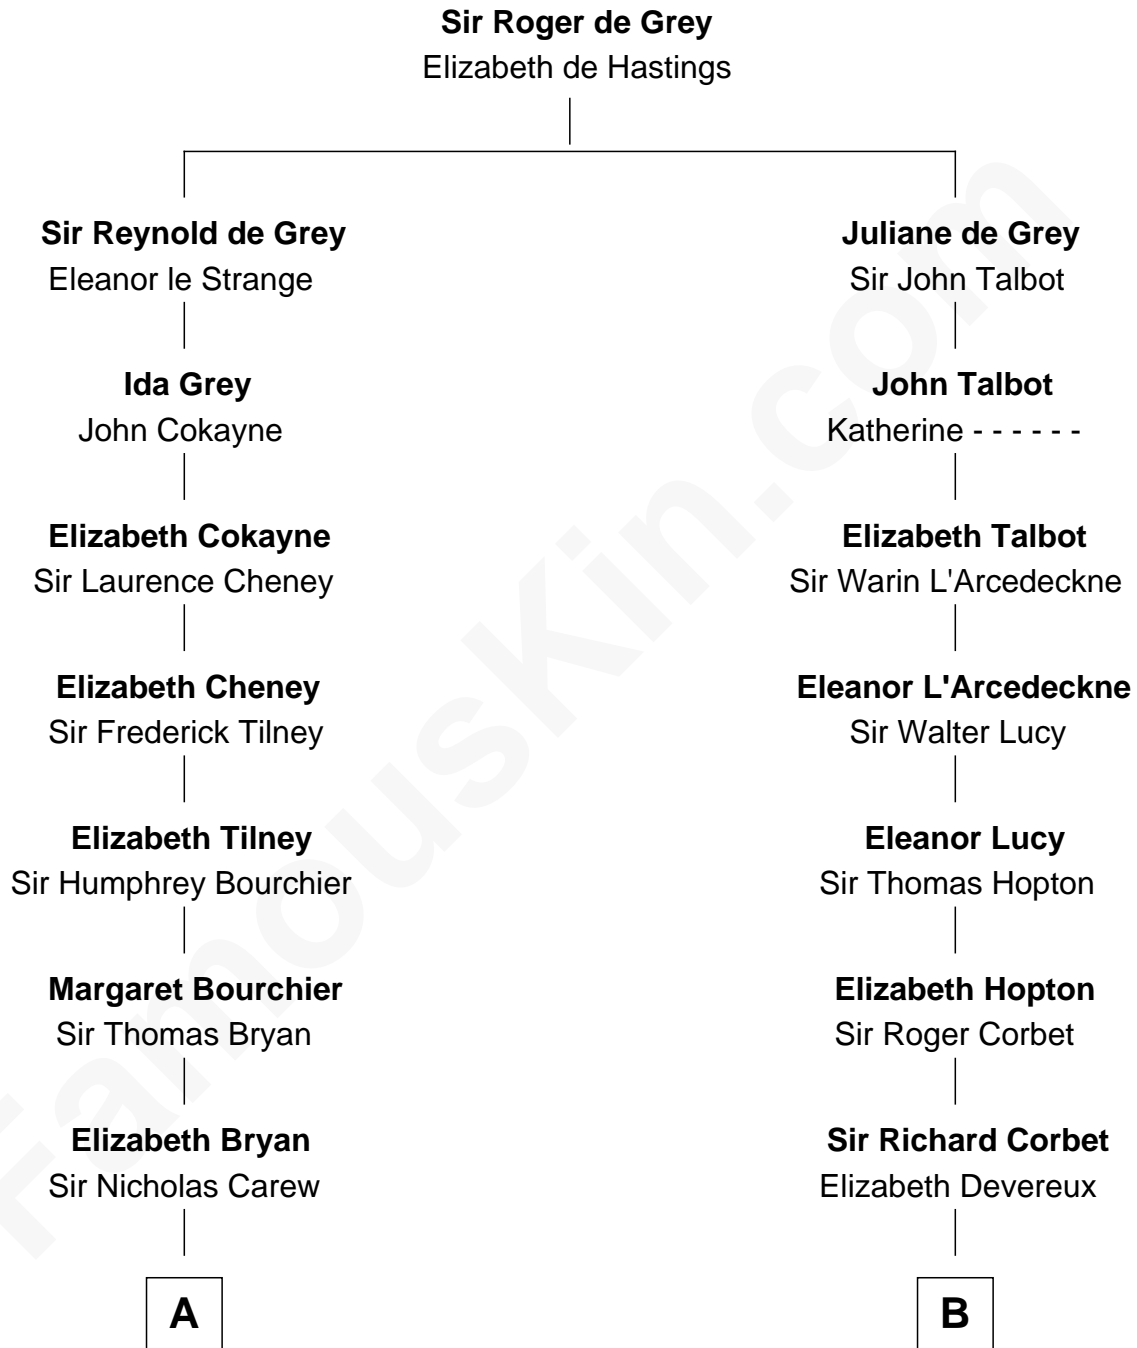

FamousKin.com
Relationship Chart of
Norman Rockwell
American Artist

18th cousin 1 time removed of
James Russell Lowell
American "Fireside" Poet

C

John William Rockwell

Phebe Boyce Waring

Jarvis Waring Rockwell

Anne Mary Hill

Norman Rockwell

American Artist

D

Rev. Charles Lowell

Harriet Brackett Spence

James Russell Lowell

American "Fireside" Poet