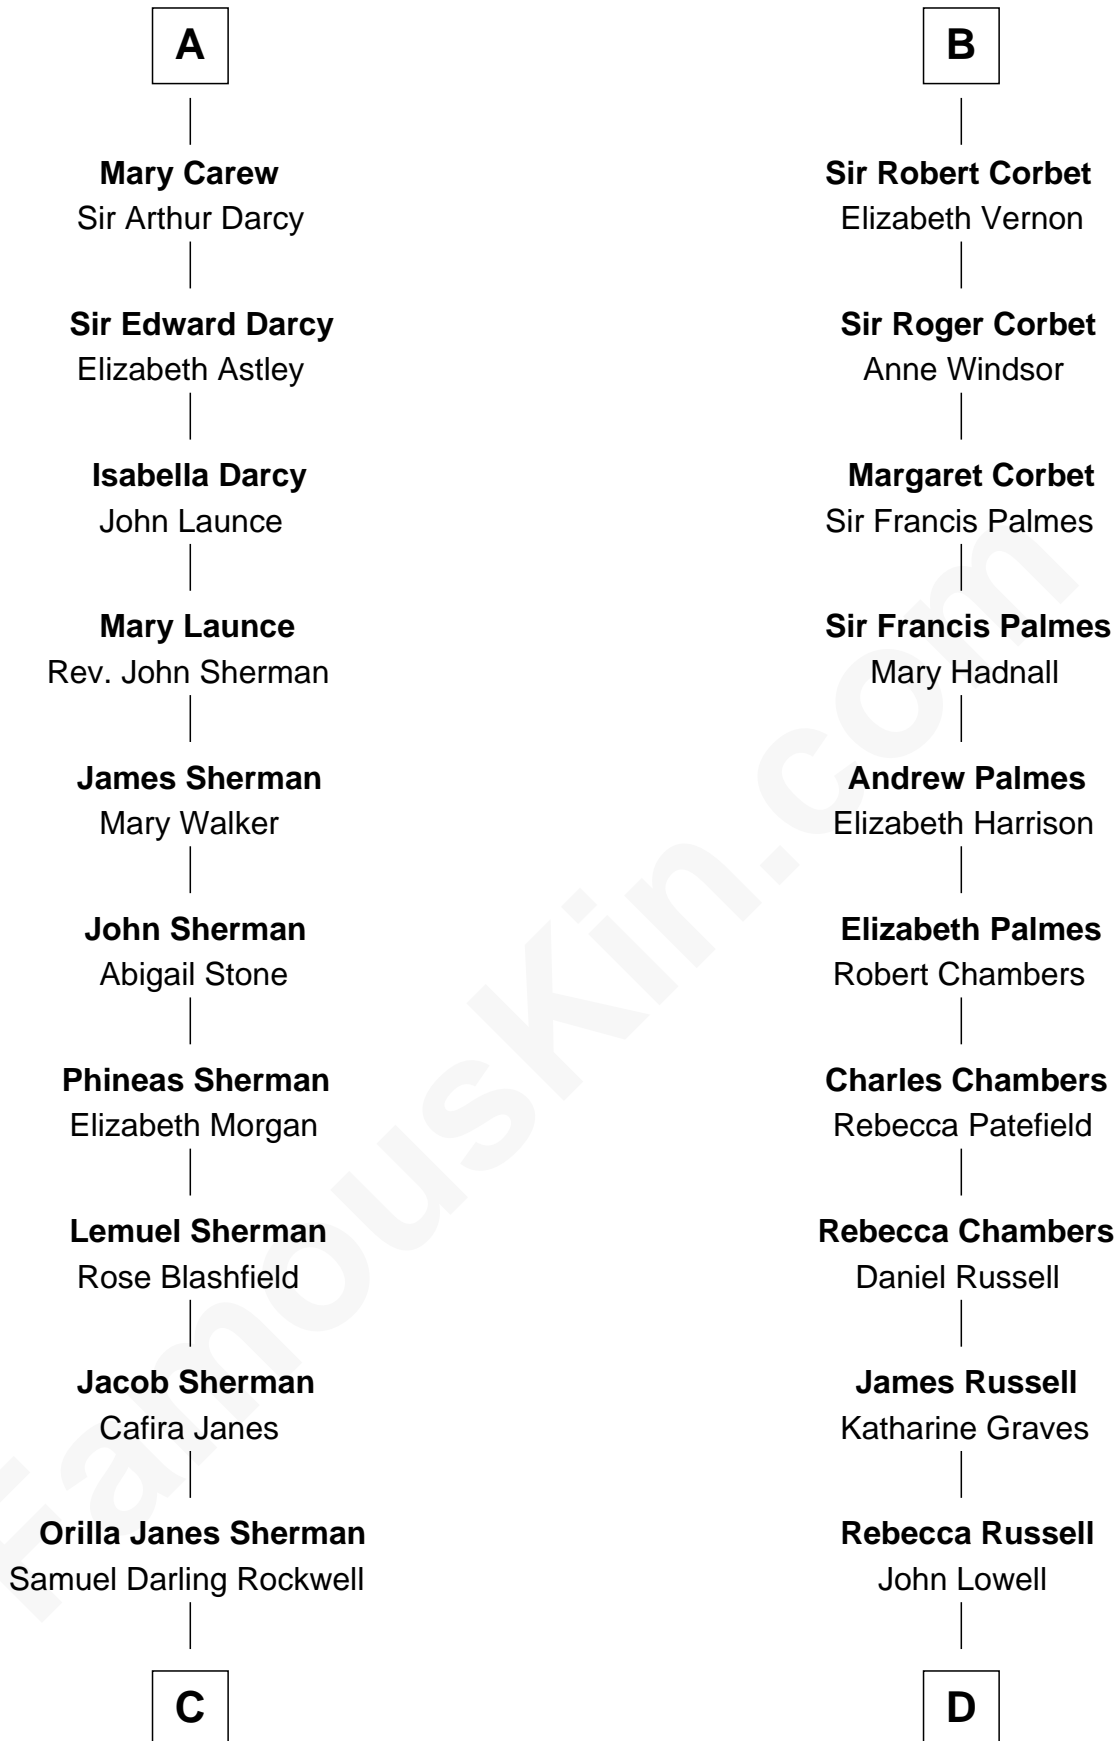

FamousKin.com
Relationship Chart of
Norman Rockwell
American Artist

18th cousin 1 time removed of
James Russell Lowell
American "Fireside" Poet

C

John William Rockwell

Phebe Boyce Waring

Jarvis Waring Rockwell

Anne Mary Hill

Norman Rockwell

American Artist

D

Rev. Charles Lowell

Harriet Brackett Spence

James Russell Lowell

American "Fireside" Poet