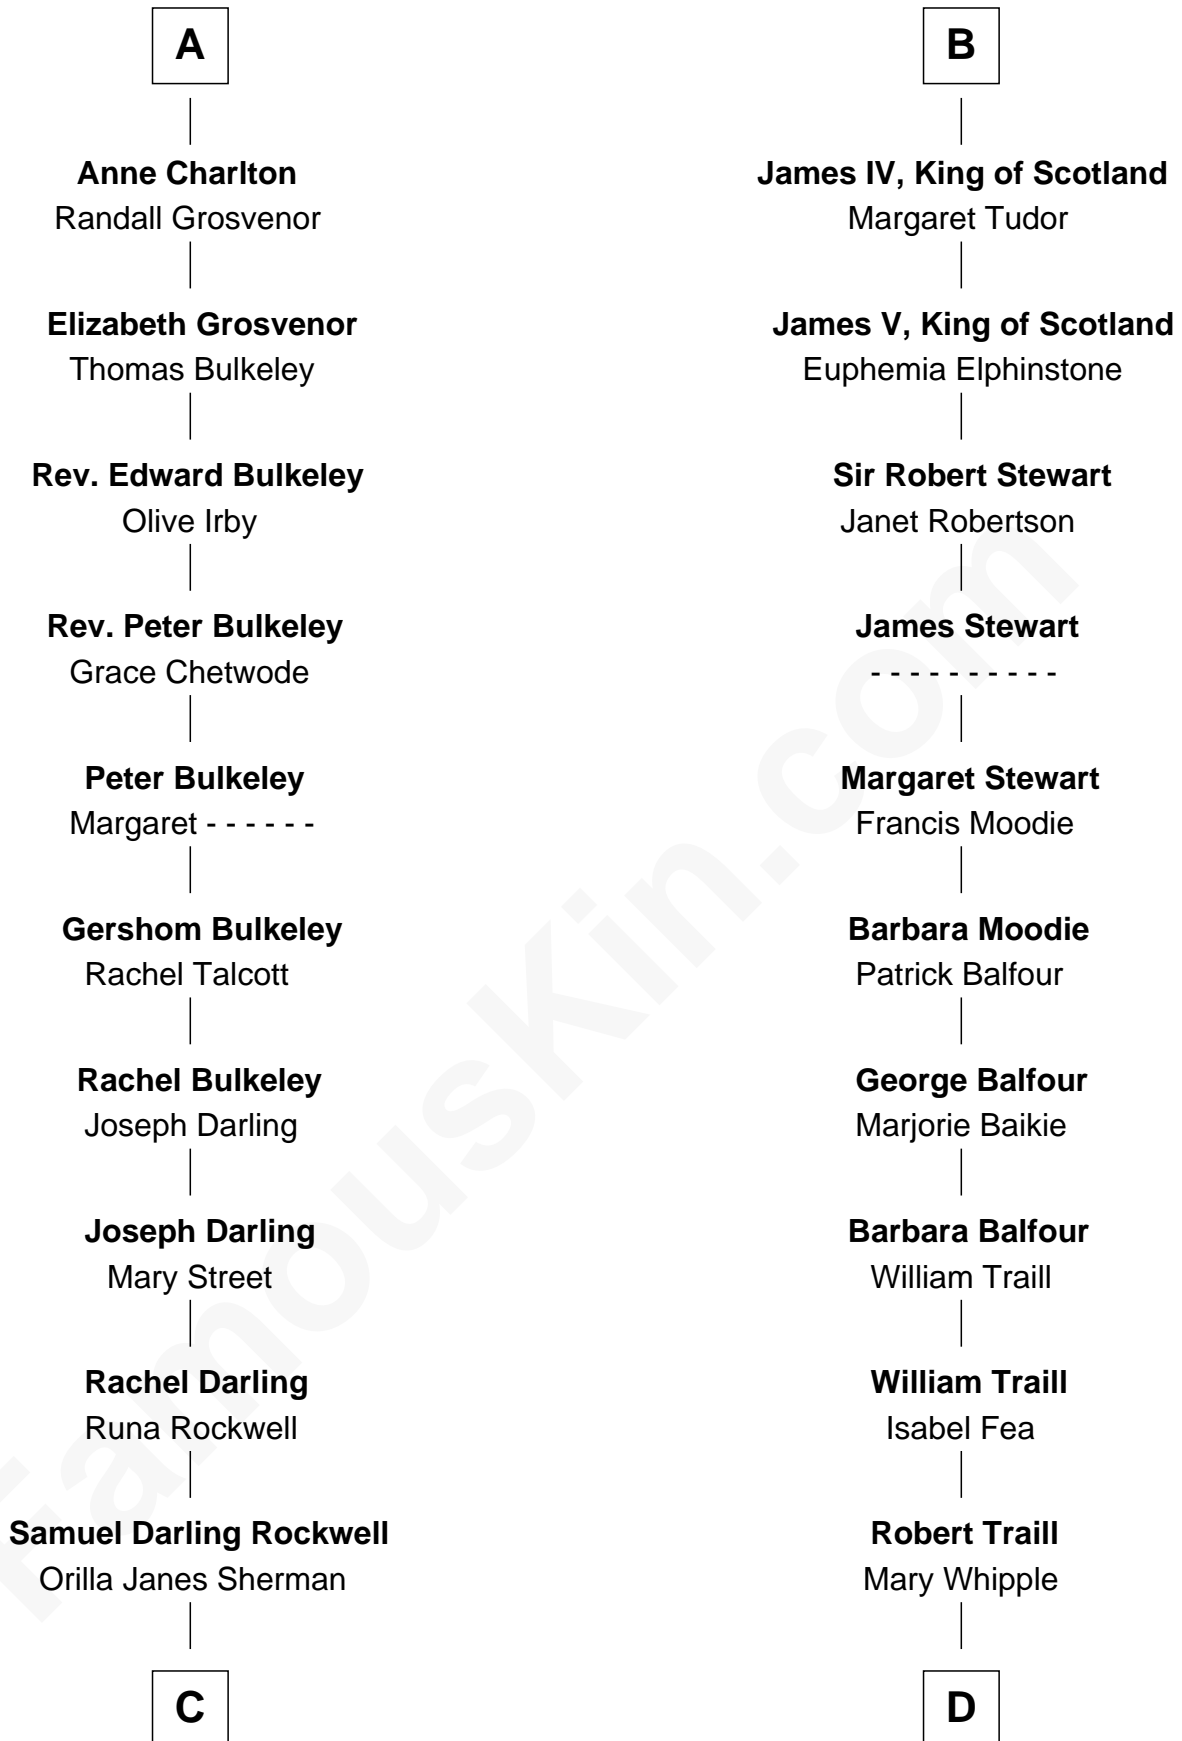

FamousKin.com Relationship Chart of

Norman Rockwell

American Artist

19th cousin of

James Russell Lowell

American "Fireside" Poet

Sir Alan la Zouche

Eleanor de Segrave

C

John William Rockwell

Phebe Boyce Waring

Jarvis Waring Rockwell

Anne Mary Hill

Norman Rockwell

American Artist

D