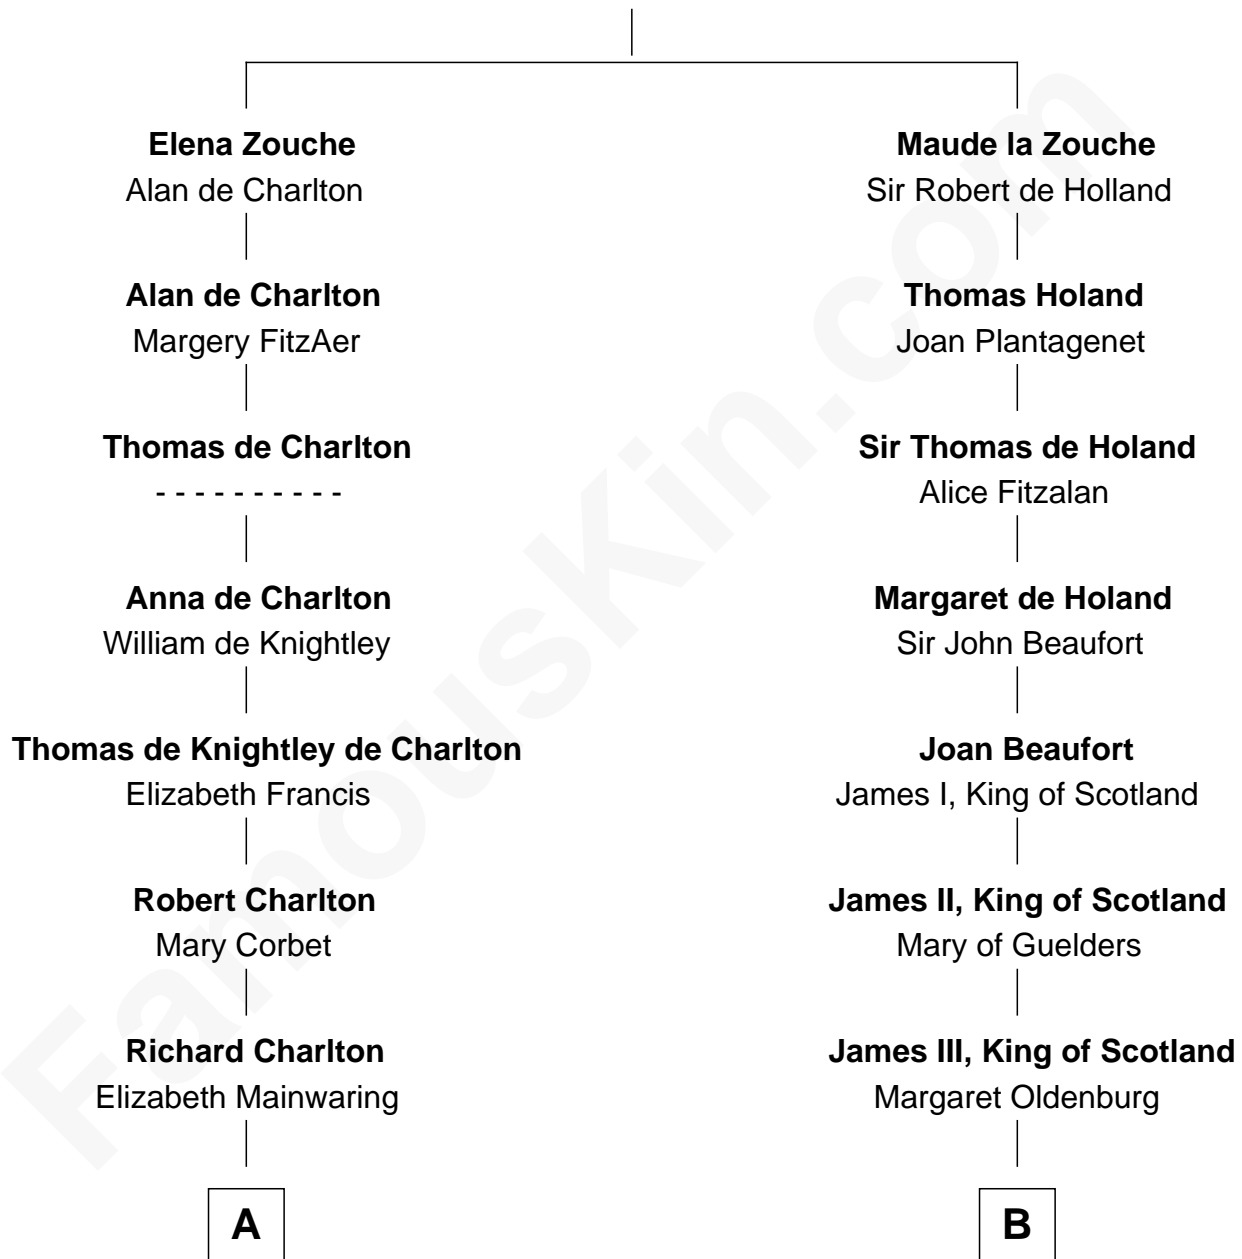

FamousKin.com Relationship Chart of

Norman Rockwell

American Artist

19th cousin of

James Russell Lowell

American "Fireside" Poet

Sir Alan la Zouche

Eleanor de Segrave

C

John William Rockwell

Phebe Boyce Waring

Jarvis Waring Rockwell

Anne Mary Hill

Norman Rockwell

American Artist

D