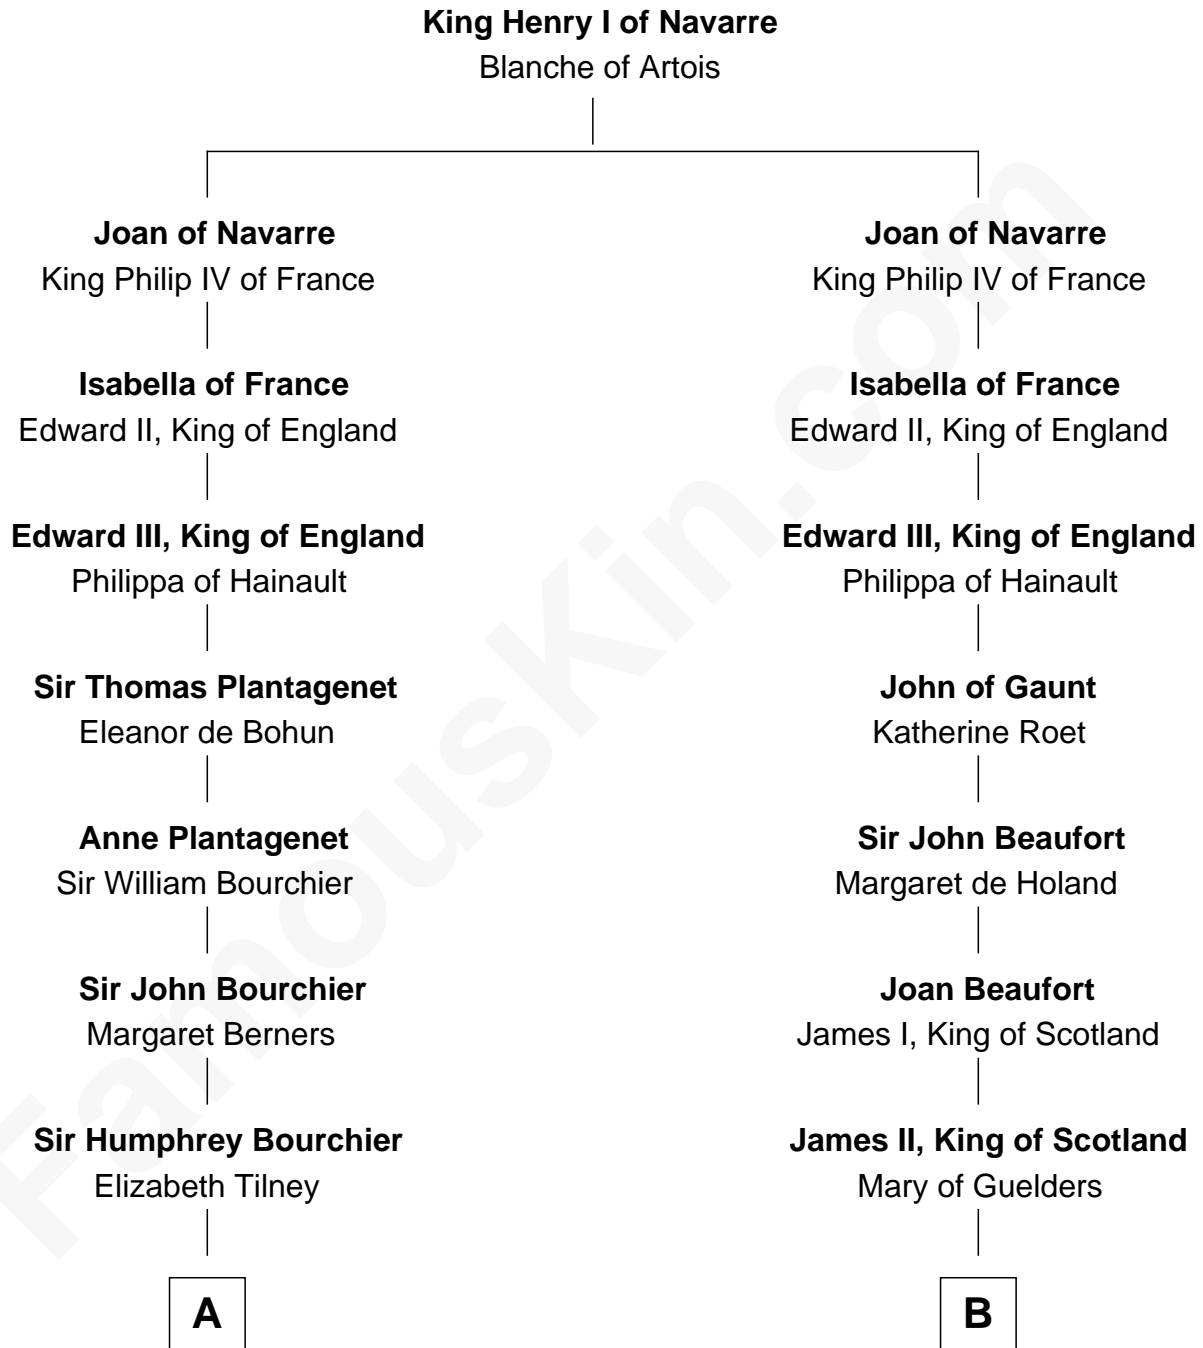

FamousKin.com
Relationship Chart of
Norman Rockwell
American Artist

20th cousin 1 time removed of
James Russell Lowell
American "Fireside" Poet

C

Jacob Sherman

Cafira Janes

Orilla Janes Sherman
Samuel Darling Rockwell

John William Rockwell
Phebe Boyce Waring

Jarvis Waring Rockwell
Anne Mary Hill

Norman Rockwell
American Artist

D

Robert Traill

Mary Whipple

Mary Whipple Traill
Keith Spence

Harriet Brackett Spence
Rev. Charles Lowell