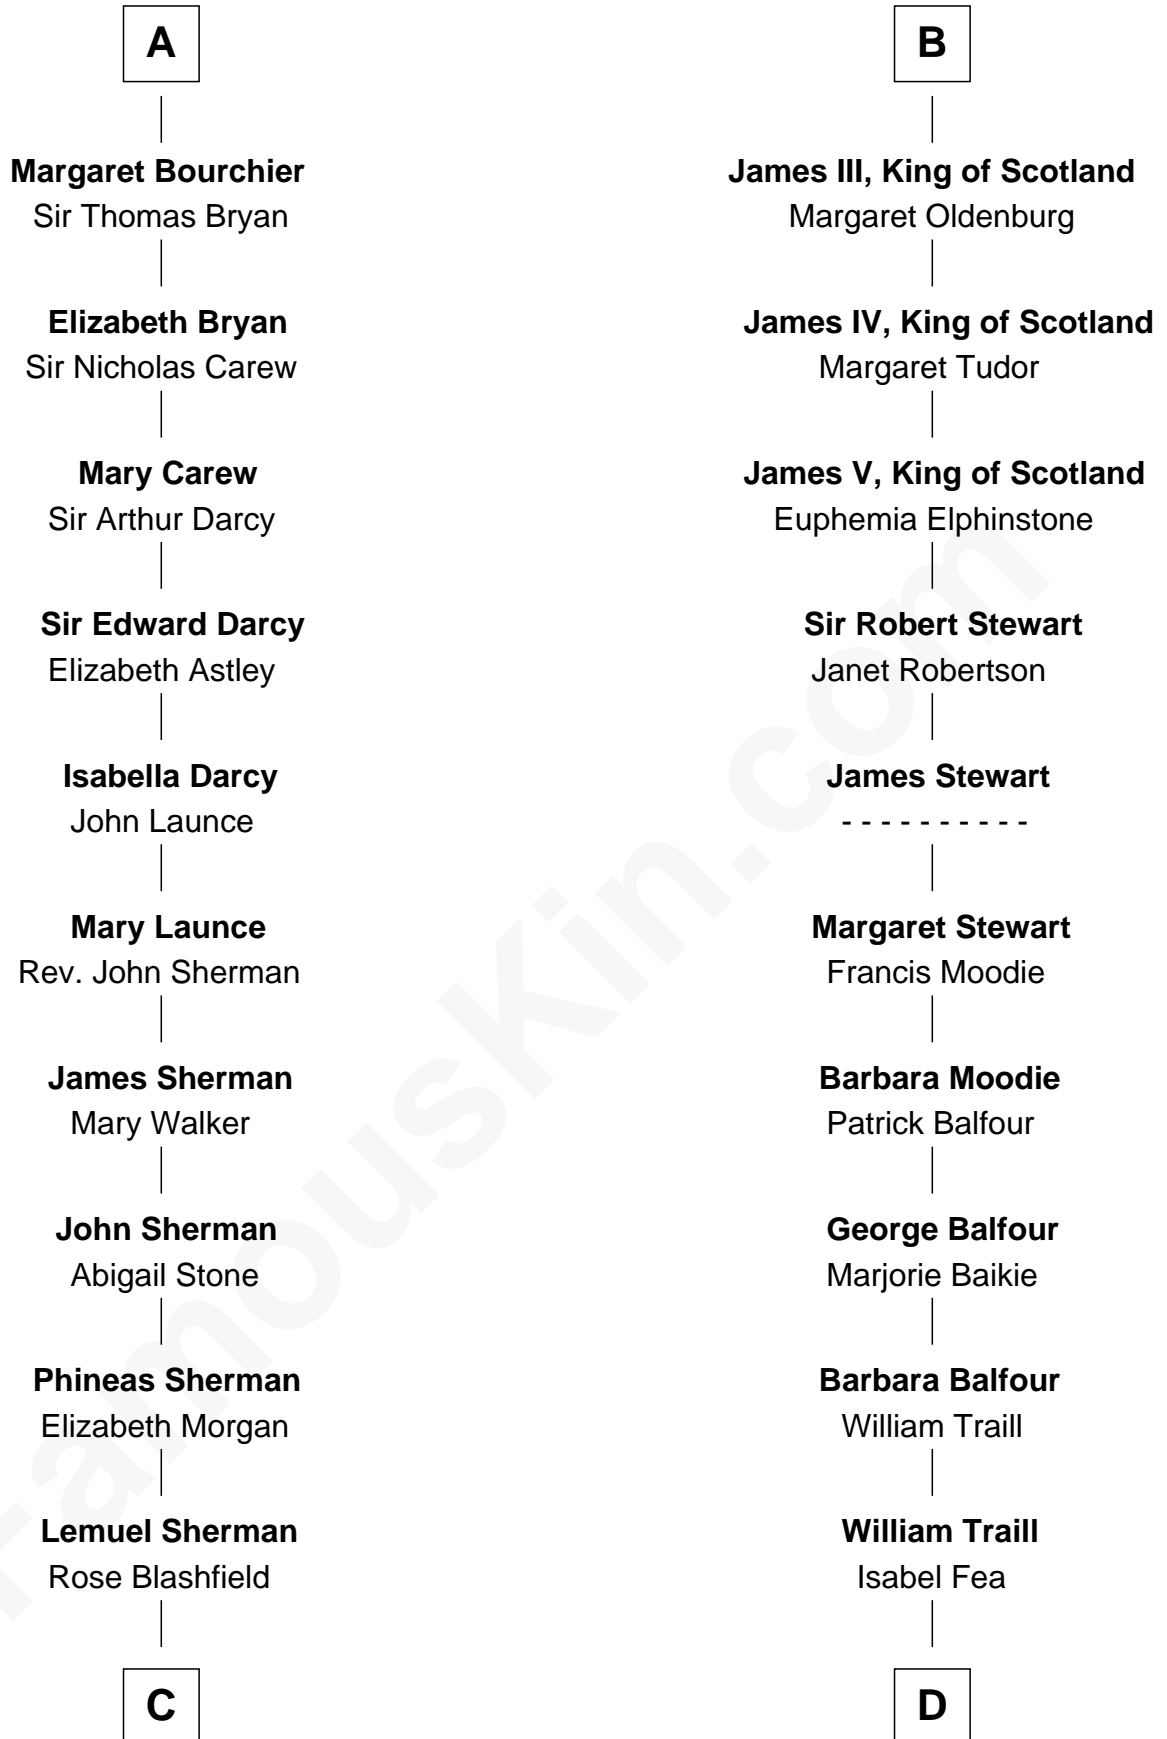

FamousKin.com
Relationship Chart of
Norman Rockwell
American Artist

20th cousin 1 time removed of
James Russell Lowell
American "Fireside" Poet

C

Jacob Sherman

Cafira Janes

Orilla Janes Sherman
Samuel Darling Rockwell

John William Rockwell
Phebe Boyce Waring

Jarvis Waring Rockwell
Anne Mary Hill

Norman Rockwell
American Artist

D

Robert Traill

Mary Whipple

Mary Whipple Traill
Keith Spence

Harriet Brackett Spence
Rev. Charles Lowell