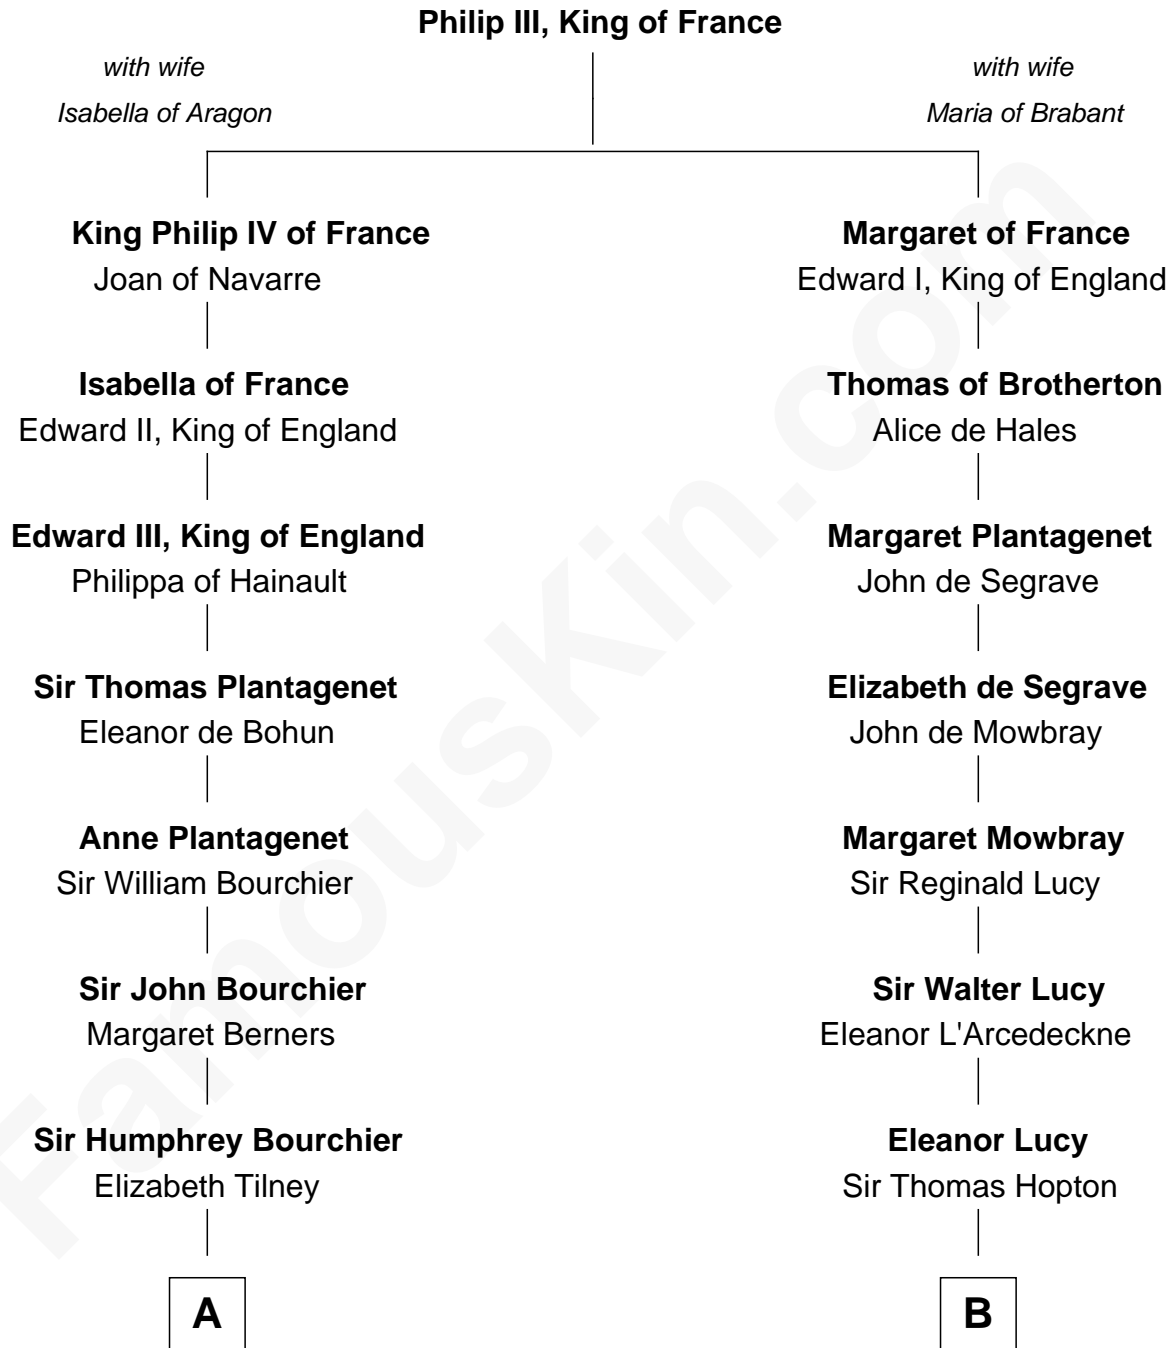

FamousKin.com

Relationship Chart of

Norman Rockwell

American Artist

20th cousin 1 time removed of

James Russell Lowell
American "Fireside" Poet

C

Jacob Sherman

Cafira Janes

Orilla Janes Sherman
Samuel Darling Rockwell

John William Rockwell
Phebe Boyce Waring

Jarvis Waring Rockwell
Anne Mary Hill

Norman Rockwell
American Artist

D

James Russell

Katharine Graves