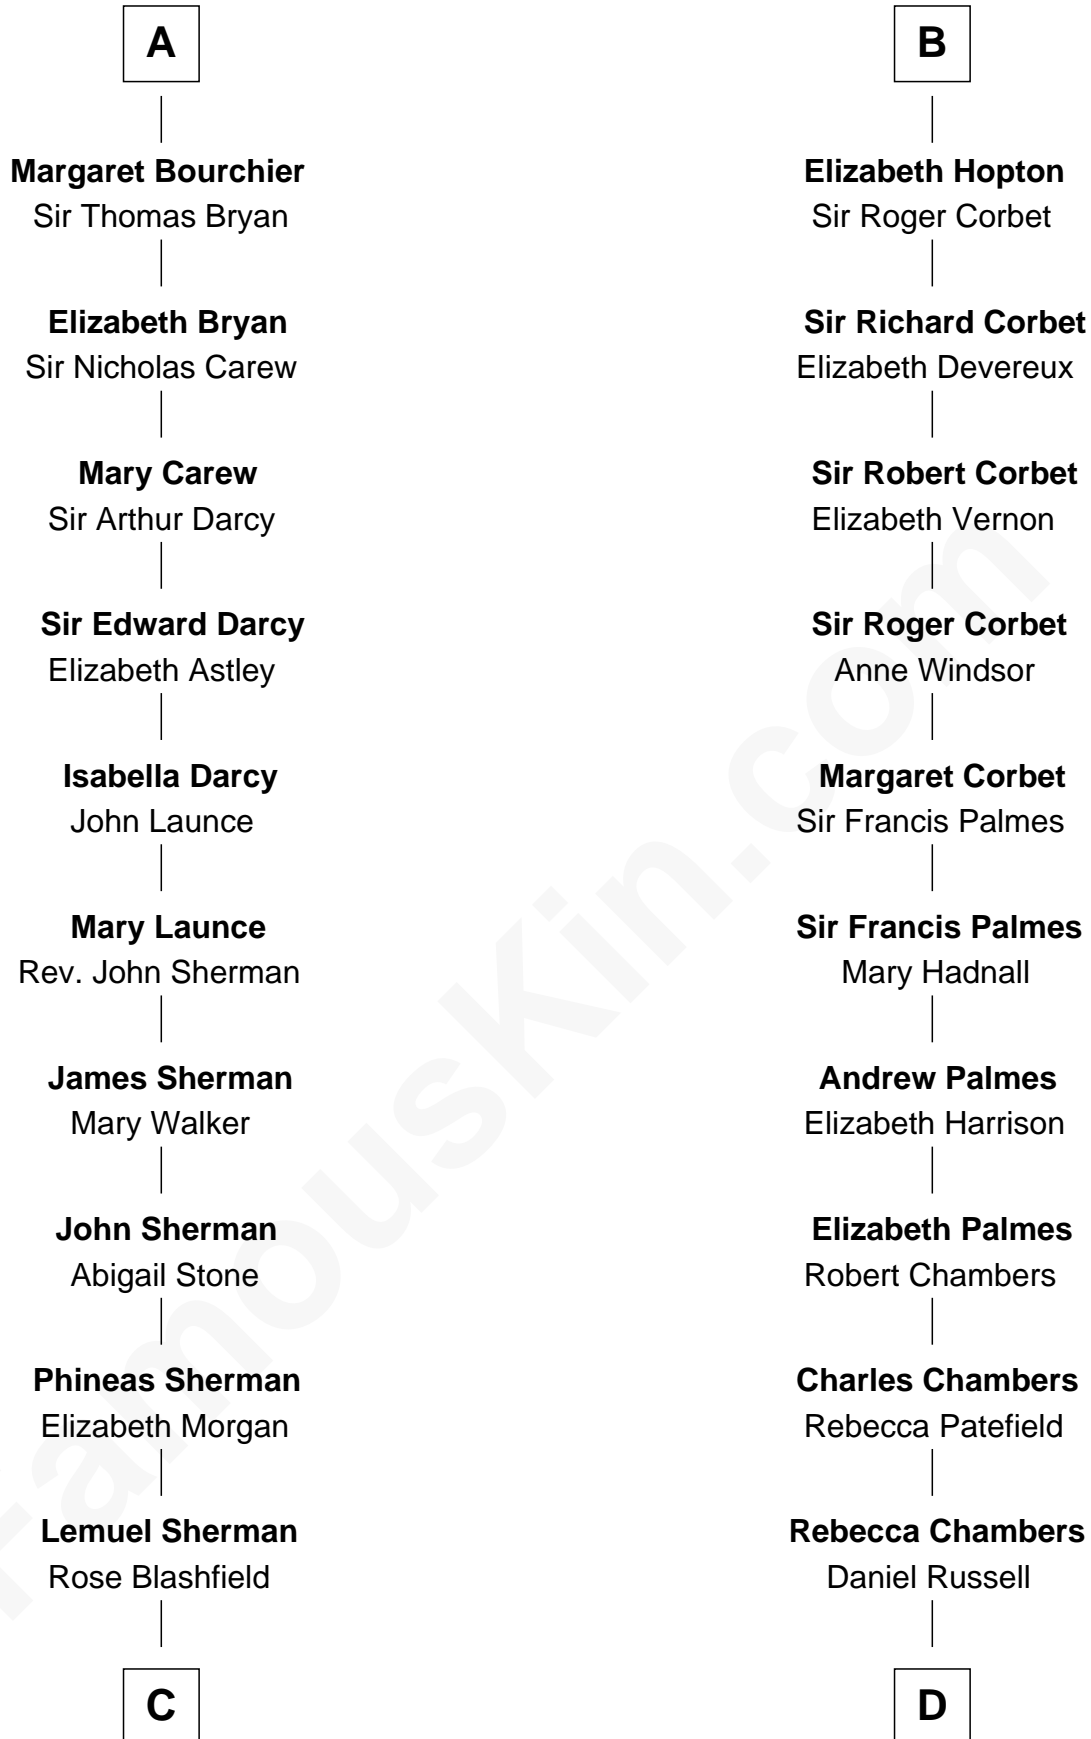

FamousKin.com

Relationship Chart of

Norman Rockwell

American Artist

20th cousin 1 time removed of

James Russell Lowell
American "Fireside" Poet

C

Jacob Sherman

Cafira Janes

Orilla Janes Sherman
Samuel Darling Rockwell

John William Rockwell
Phebe Boyce Waring

Jarvis Waring Rockwell
Anne Mary Hill

Norman Rockwell
American Artist

D

James Russell

Katharine Graves