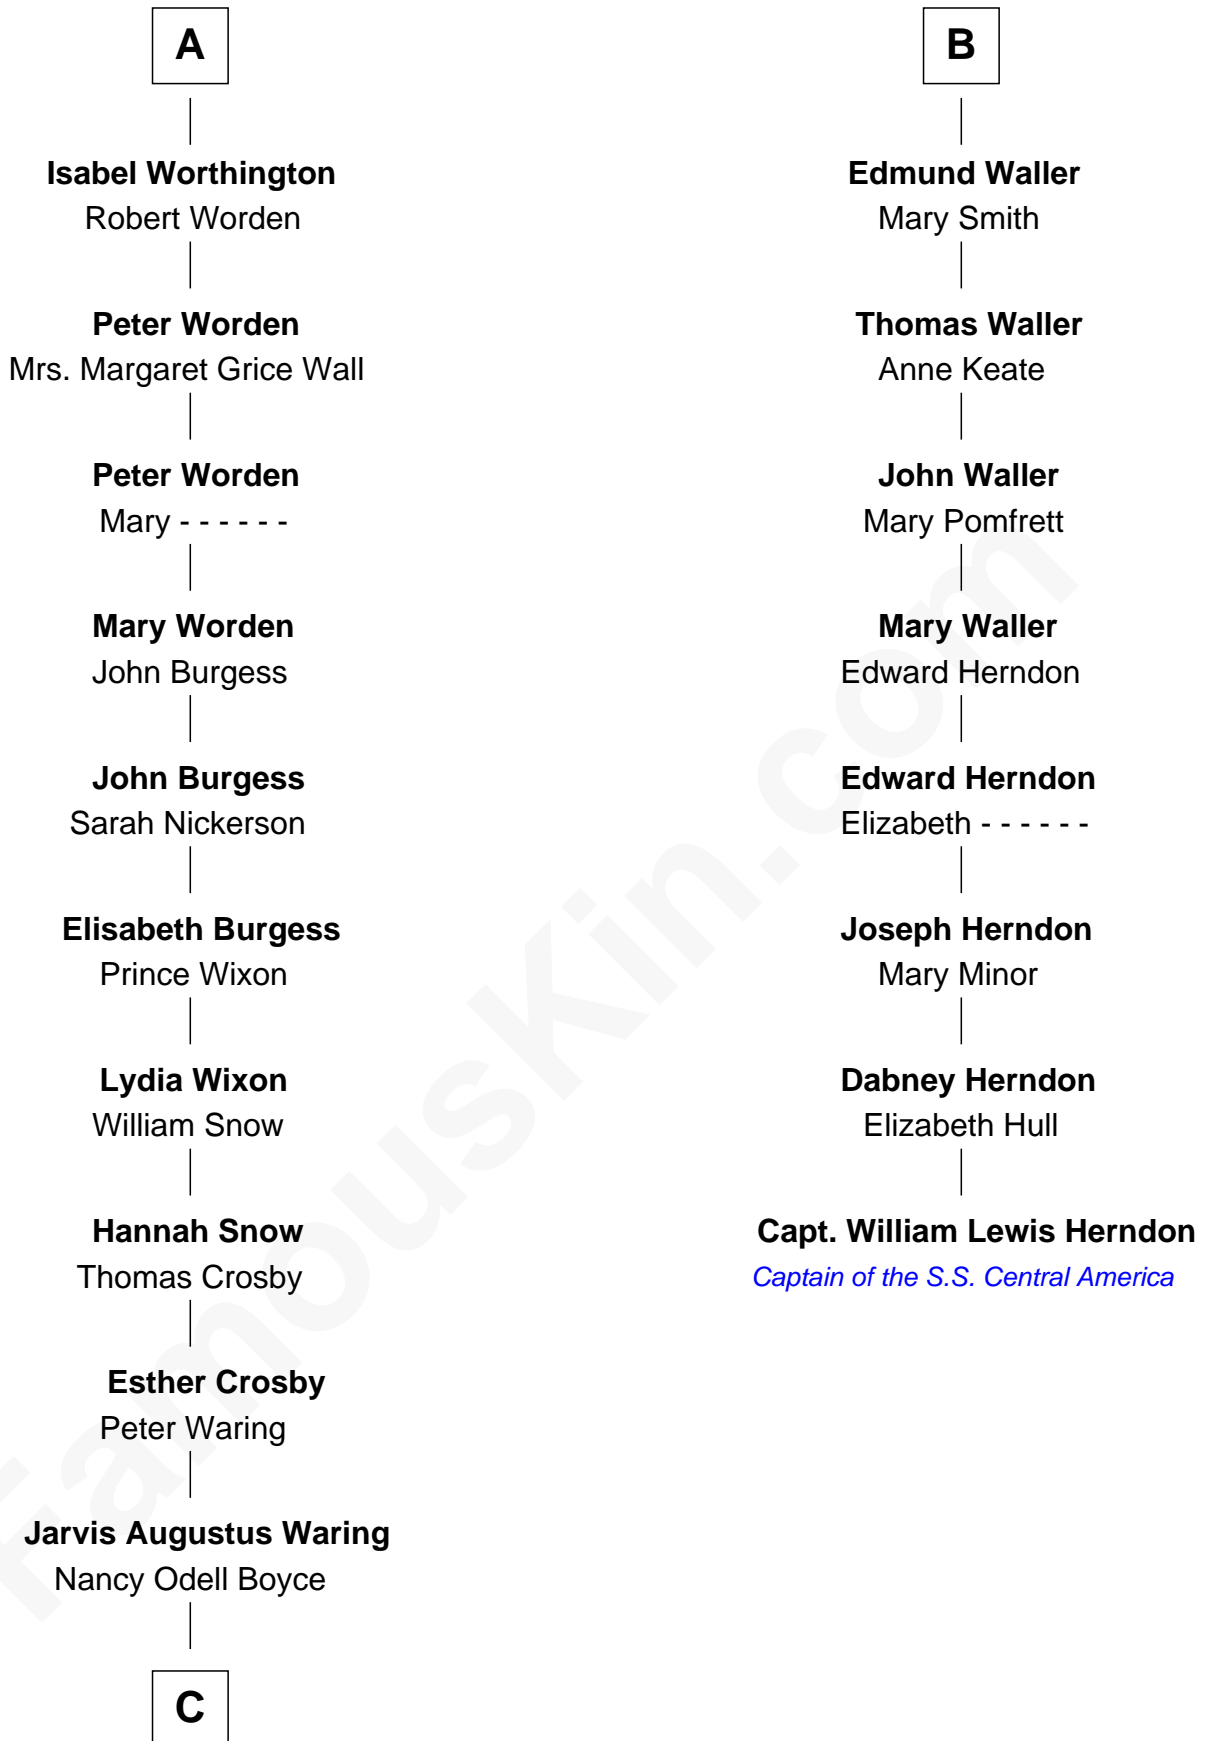

FamousKin.com
Relationship Chart of
Norman Rockwell
American Artist

14th cousin 5 times removed of
Capt. William Lewis Herndon
Captain of the ill fated S.S. Central America

C

Phebe Boyce Waring
John William Rockwell

Jarvis Waring Rockwell
Anne Mary Hill

Norman Rockwell
American Artist

FamousKin.com