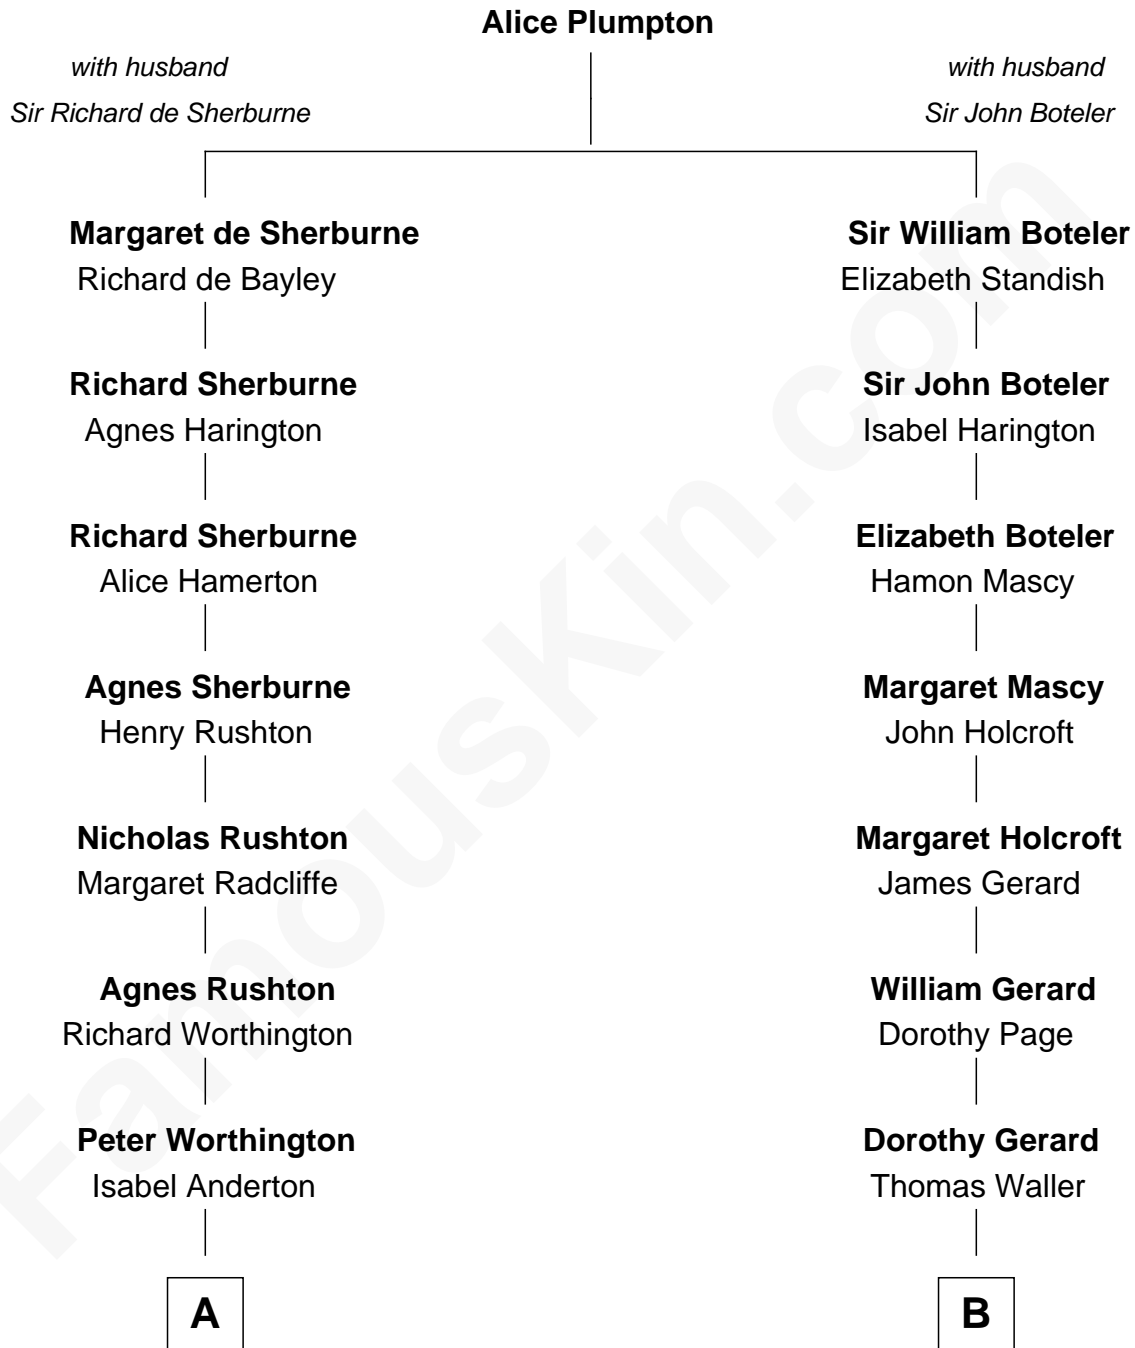

FamousKin.com
Relationship Chart of
Norman Rockwell
American Artist

14th cousin 5 times removed of
Capt. William Lewis Herndon
Captain of the ill fated S.S. Central America

C

Phebe Boyce Waring
John William Rockwell

Jarvis Waring Rockwell
Anne Mary Hill

Norman Rockwell
American Artist

FamousKin.com