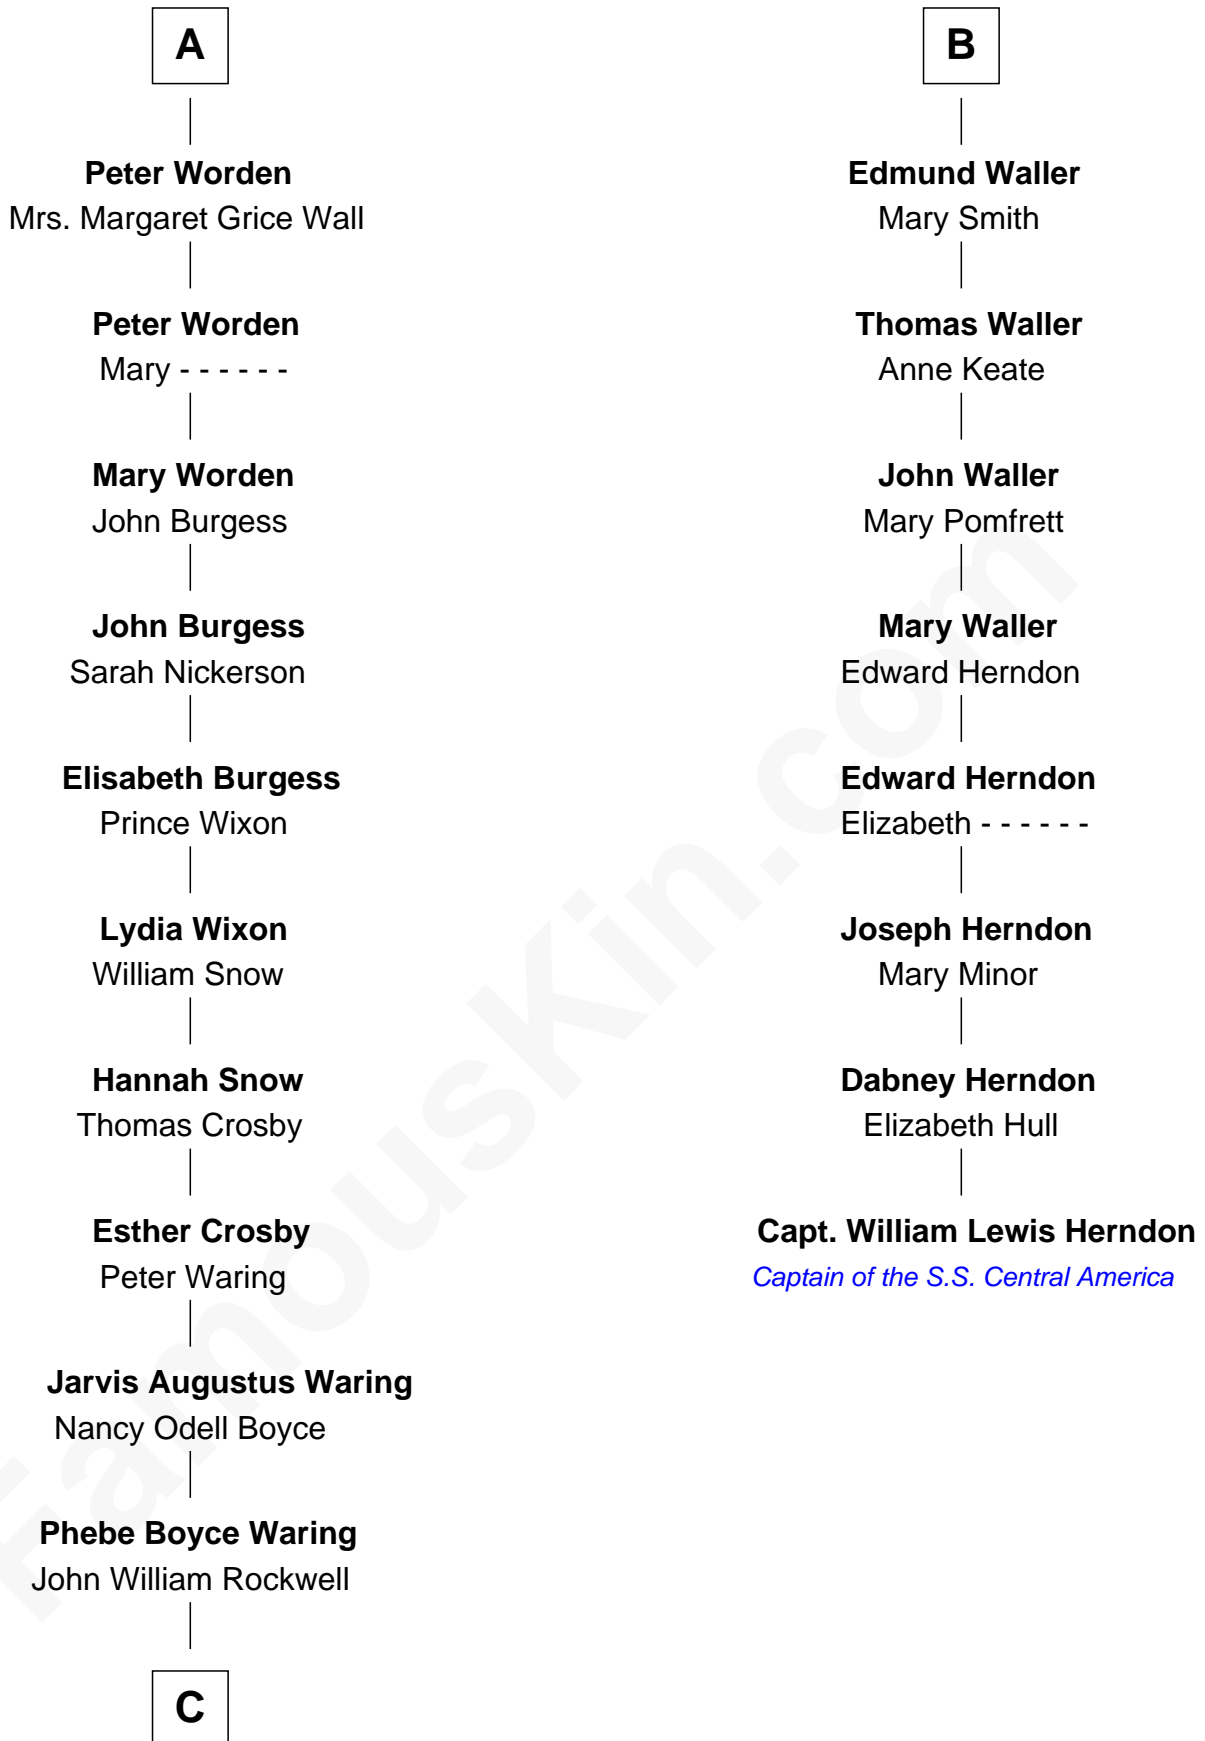

FamousKin.com

Relationship Chart of

Norman Rockwell

American Artist

14th cousin 4 times removed of

Capt. William Lewis Herndon

Captain of the ill fated S.S. Central America

Sir Nicholas Harington

Isabel English

Agnes Harington

Richard Sherburne

Richard Sherburne

Alice Hamerton

Agnes Sherburne

Henry Rushton

Nicholas Rushton

Margaret Holcroft

James Gerard

William Gerard

Dorothy Page

Dorothy Gerard

Thomas Waller

B

C

Jarvis Waring Rockwell

Anne Mary Hill

Norman Rockwell

American Artist

FamousKin.com