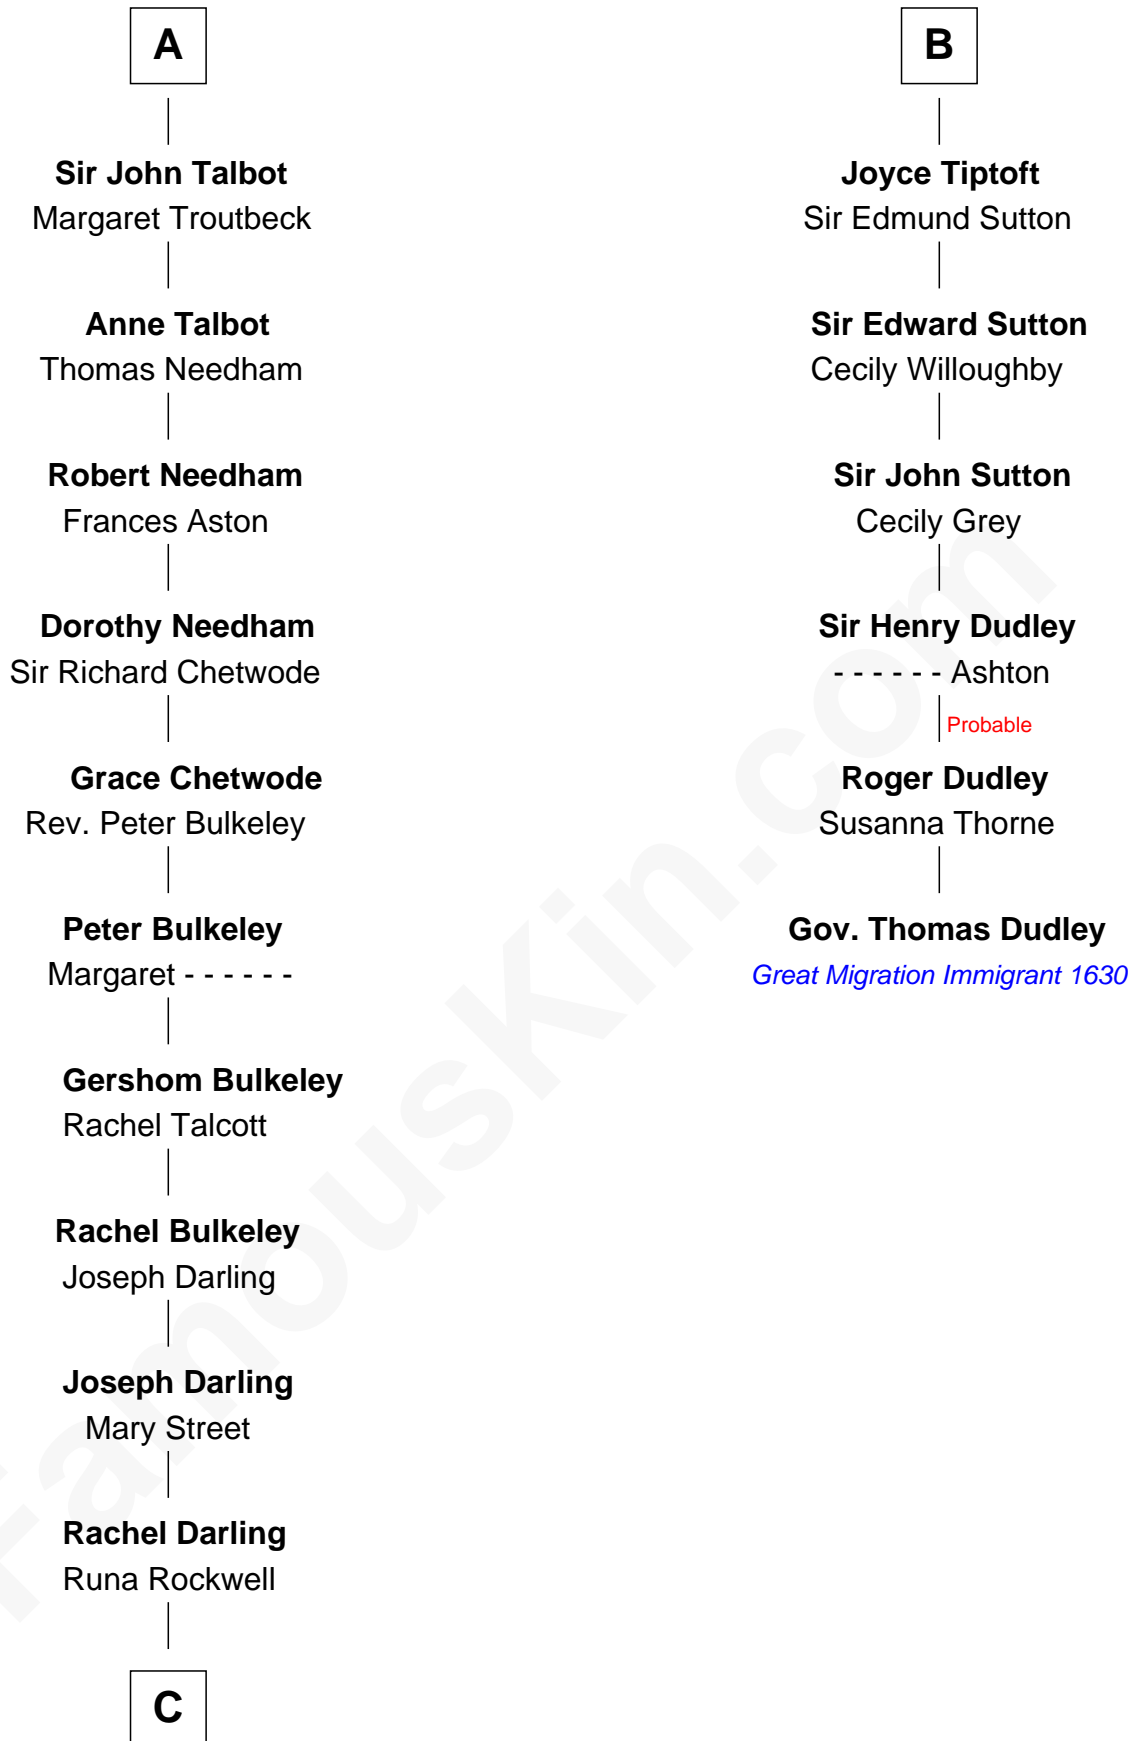

FamousKin.com
Relationship Chart of
Norman Rockwell
American Artist

12th cousin 8 times removed of

Gov. Thomas Dudley
(1576 - 1653) Great Migration Immigrant 1630

C

Samuel Darling Rockwell

Orilla Janes Sherman

John William Rockwell

Phebe Boyce Waring

Jarvis Waring Rockwell

Anne Mary Hill

Norman Rockwell

American Artist

FamousKin.com