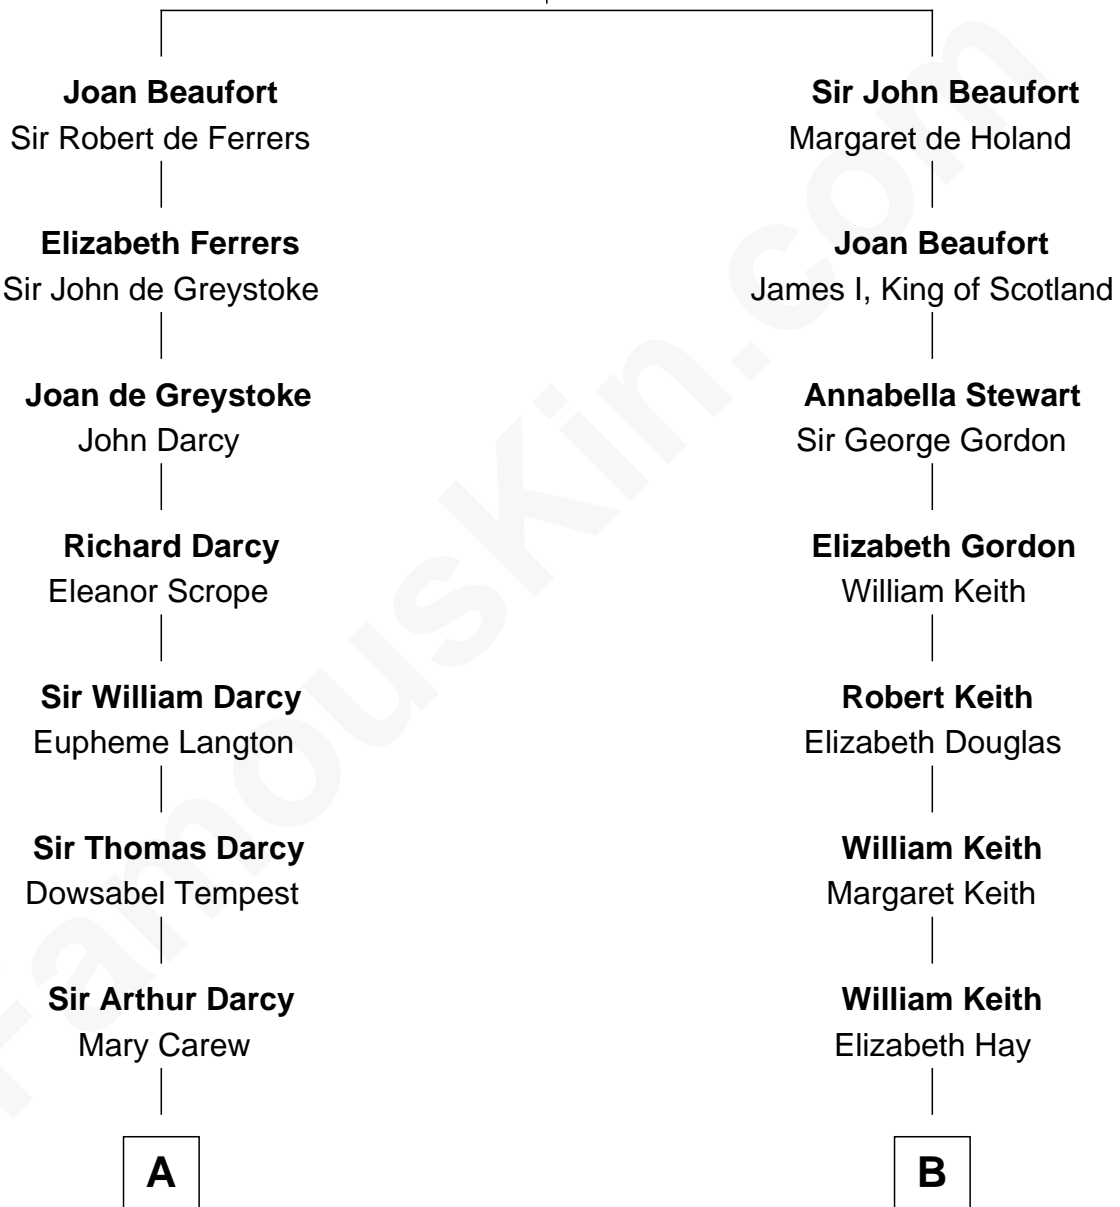

FamousKin.com
Relationship Chart of
Norman Rockwell
American Artist

18th cousin 1 time removed of
Wernher von Braun
Rocket Scientist

John of Gaunt
 Katherine Roet

FamousKin.com