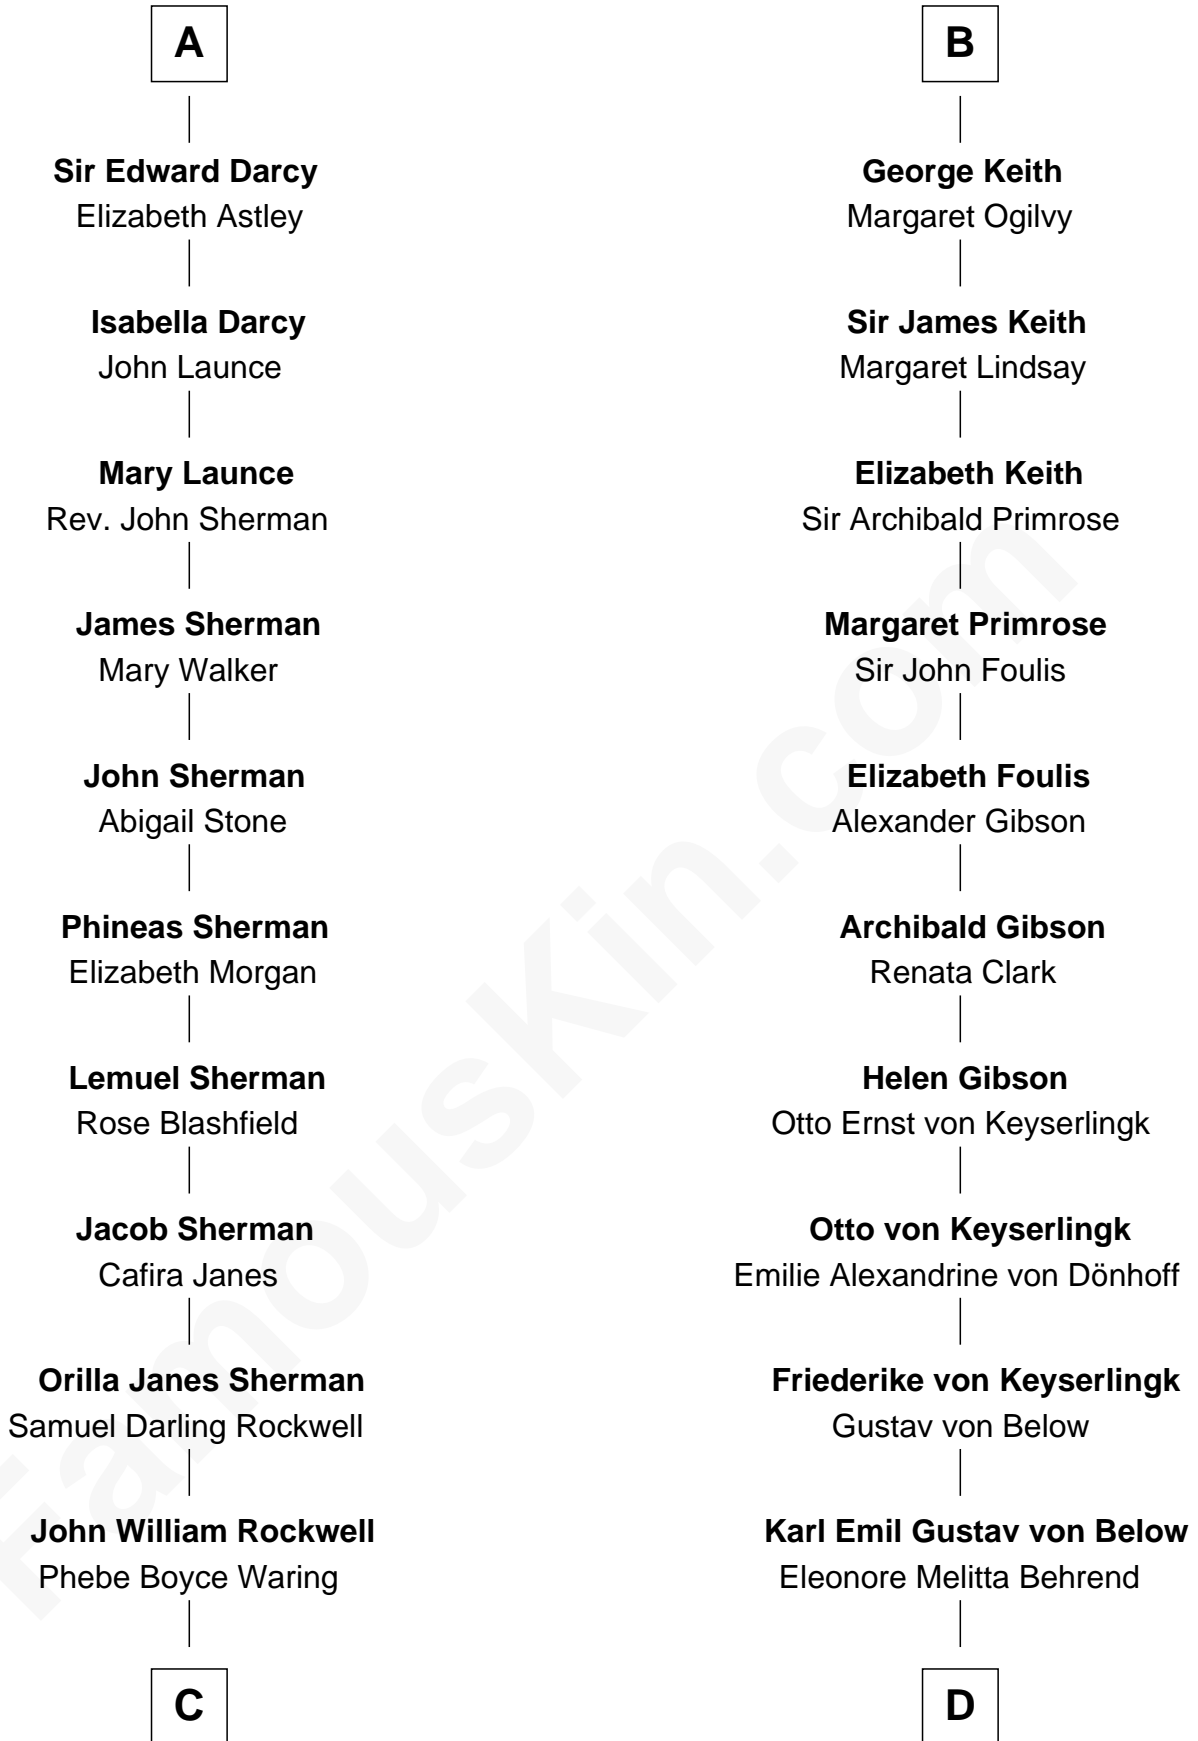

FamousKin.com
Relationship Chart of
Norman Rockwell
American Artist

18th cousin 1 time removed of
Wernher von Braun
Rocket Scientist

John of Gaunt
 Katherine Roet

FamousKin.com