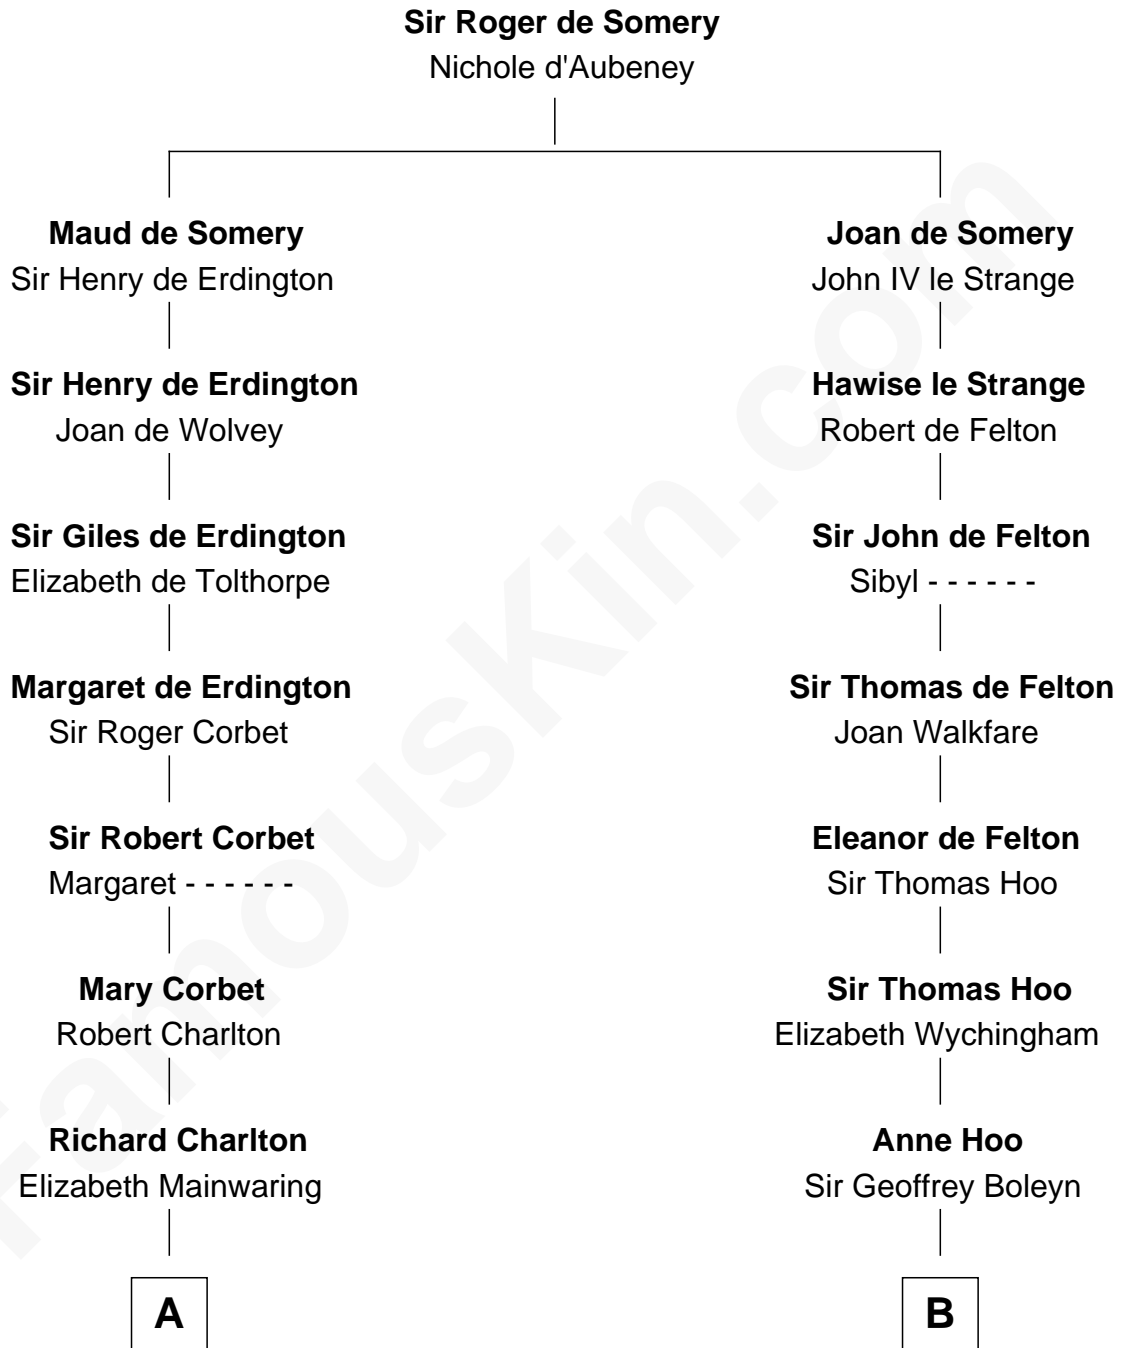

FamousKin.com
Relationship Chart of
Norman Rockwell
American Artist

9th cousin 10 times removed of

Anne Boleyn
2nd Wife of King Henry VIII

C

—
John William Rockwell

Phebe Boyce Waring

—
Jarvis Waring Rockwell

Anne Mary Hill

—
Norman Rockwell

American Artist

FamousKin.com