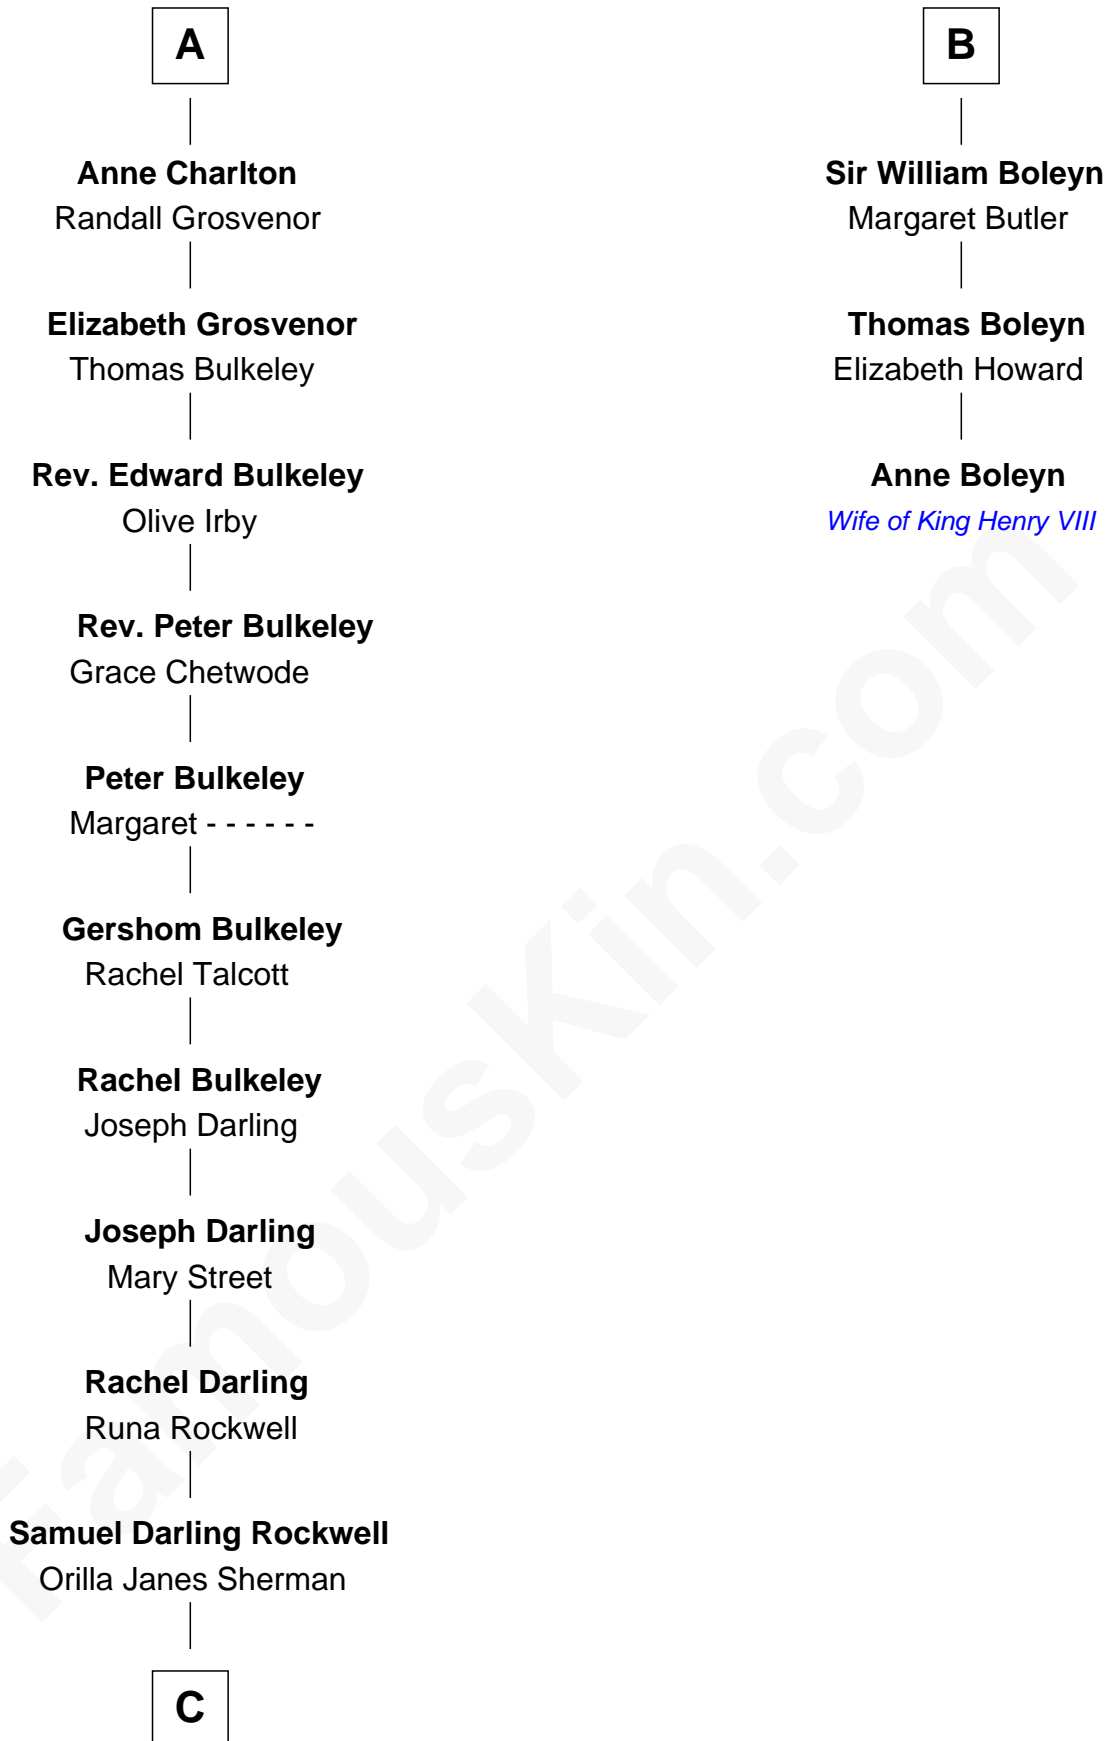

FamousKin.com
Relationship Chart of
Norman Rockwell
American Artist

9th cousin 10 times removed of

Anne Boleyn
2nd Wife of King Henry VIII

C

—
John William Rockwell

Phebe Boyce Waring

—
Jarvis Waring Rockwell

Anne Mary Hill

—
Norman Rockwell

American Artist

FamousKin.com