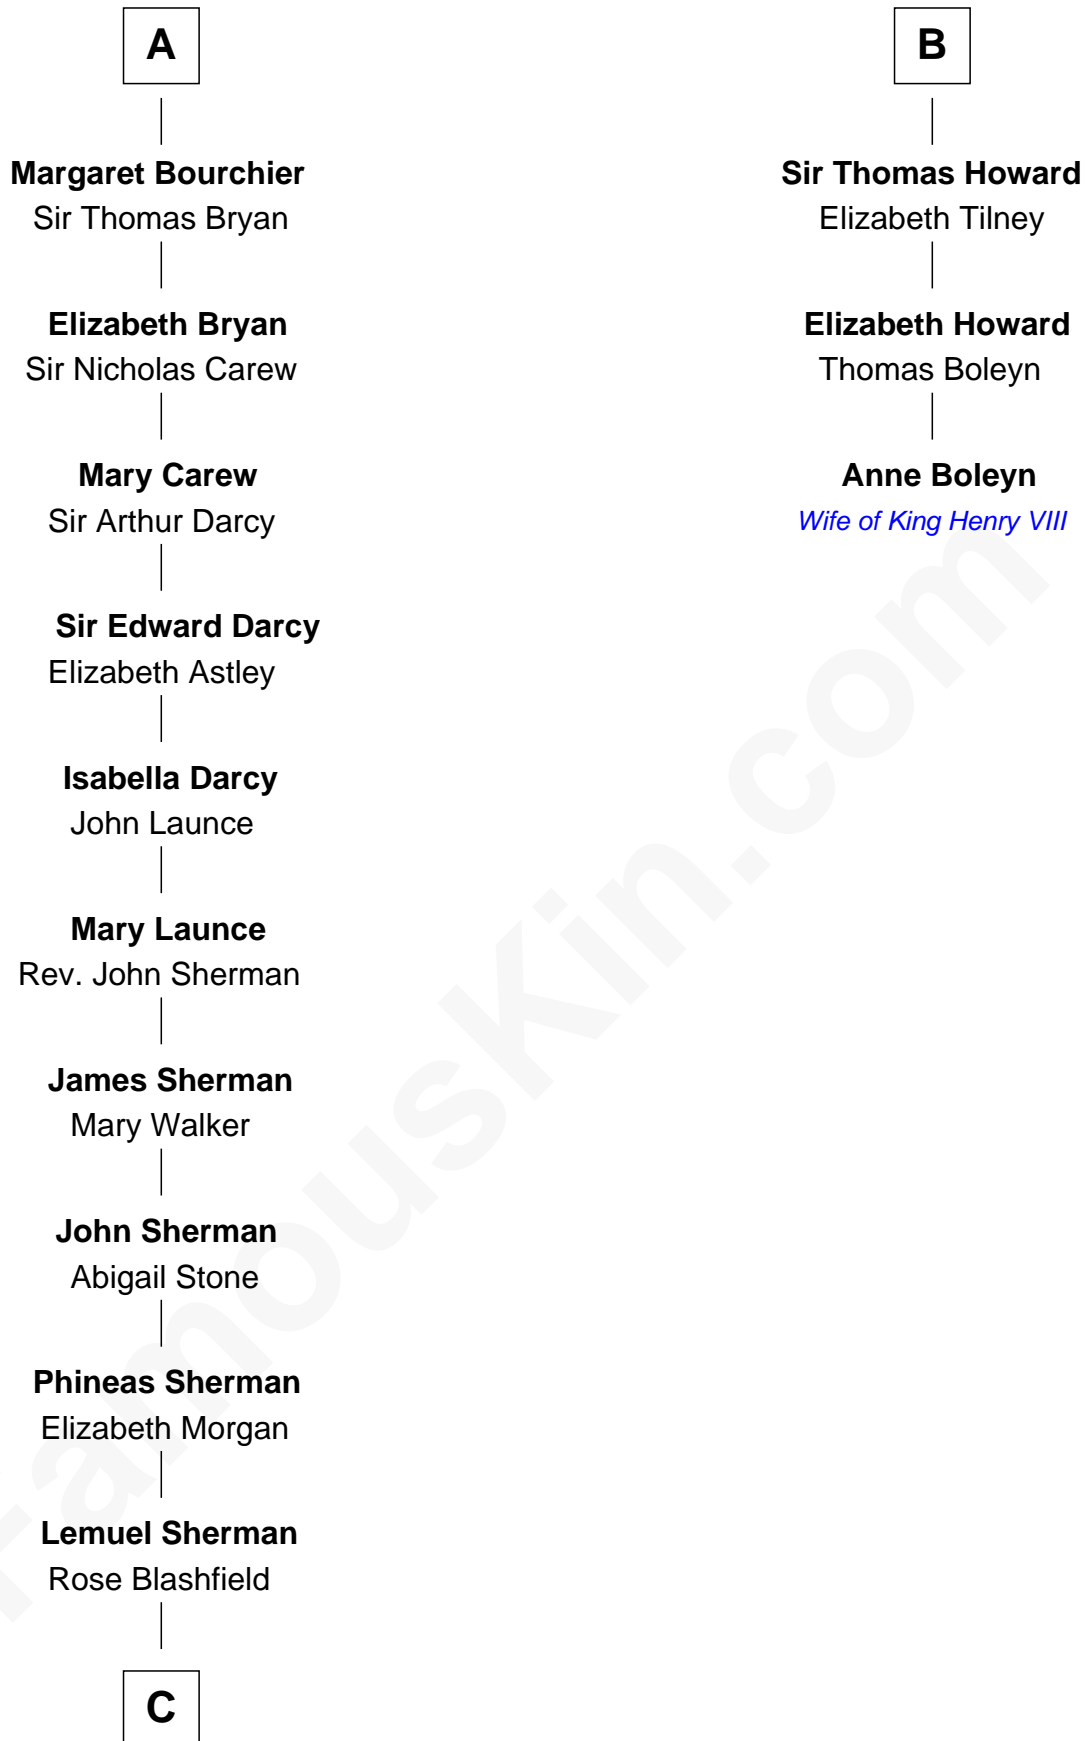

**FamousKin.com**  
**Relationship Chart of**  
**Norman Rockwell**  
*American Artist*

9th cousin 12 times removed of  
**Anne Boleyn**  
*2nd Wife of King Henry VIII*

**C**

—  
**Jacob Sherman**

Cafira Janes

—  
**Orilla Janes Sherman**  
Samuel Darling Rockwell

—  
**John William Rockwell**  
Phebe Boyce Waring

—  
**Jarvis Waring Rockwell**  
Anne Mary Hill

—  
**Norman Rockwell**  
*American Artist*

FamousKin.com