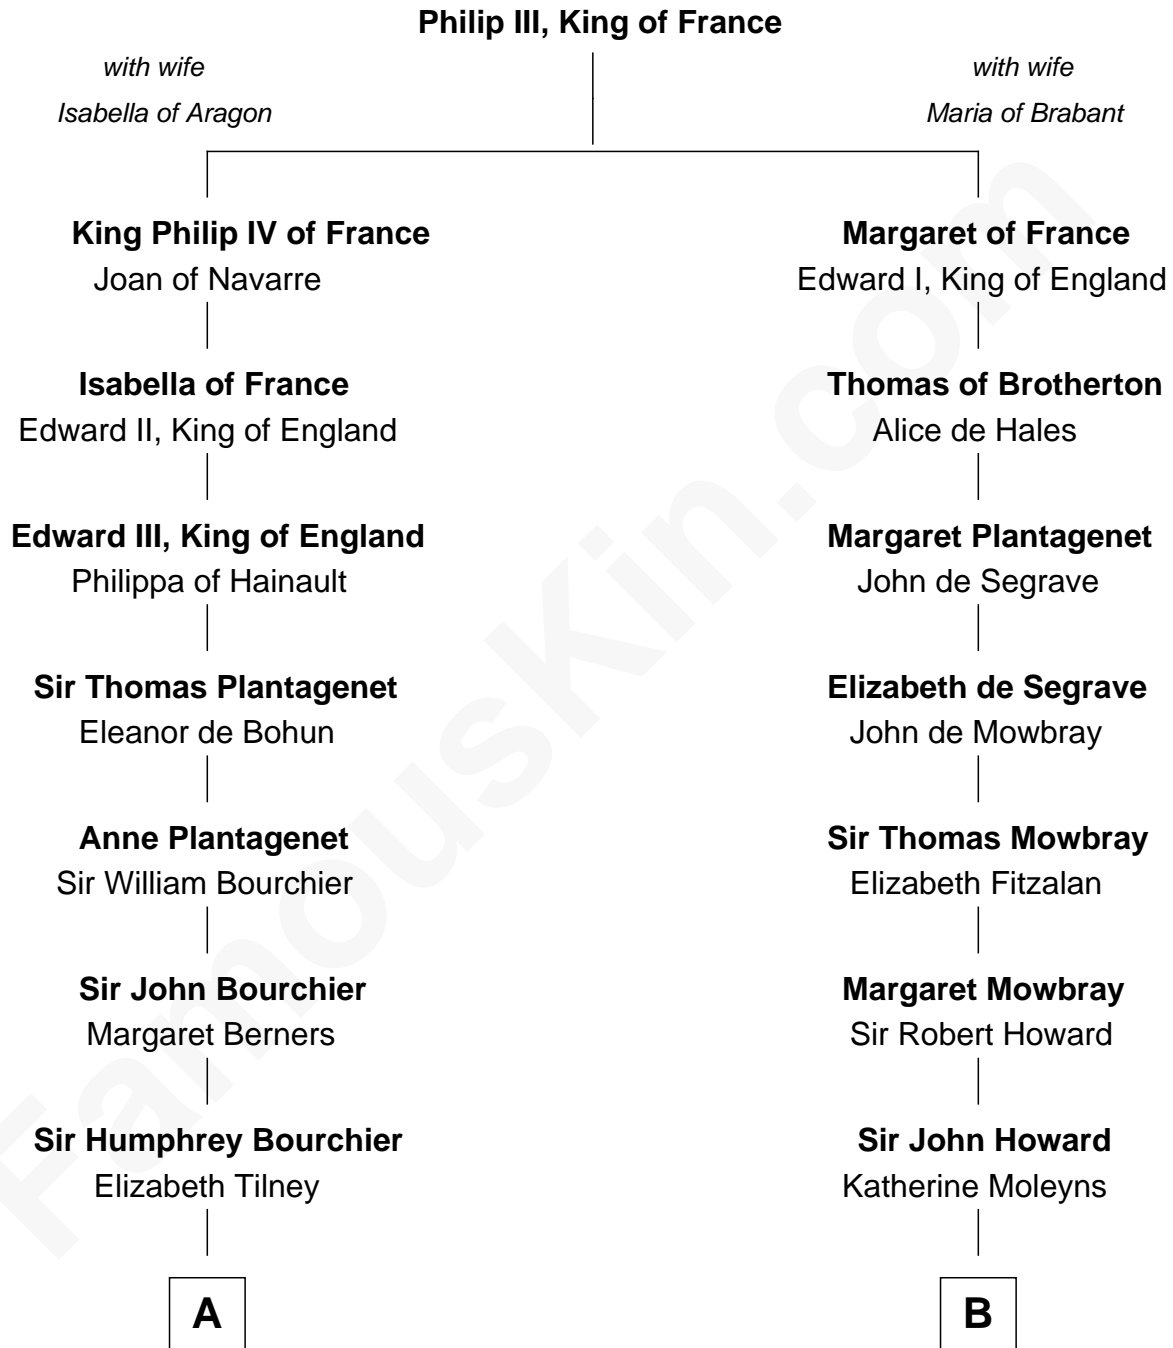

**FamousKin.com**  
**Relationship Chart of**  
**Norman Rockwell**  
*American Artist*

9th cousin 12 times removed of  
**Anne Boleyn**  
*2nd Wife of King Henry VIII*

**C**

—  
**Jacob Sherman**

Cafira Janes

—  
**Orilla Janes Sherman**  
Samuel Darling Rockwell

—  
**John William Rockwell**  
Phebe Boyce Waring

—  
**Jarvis Waring Rockwell**  
Anne Mary Hill

—  
**Norman Rockwell**  
*American Artist*

FamousKin.com