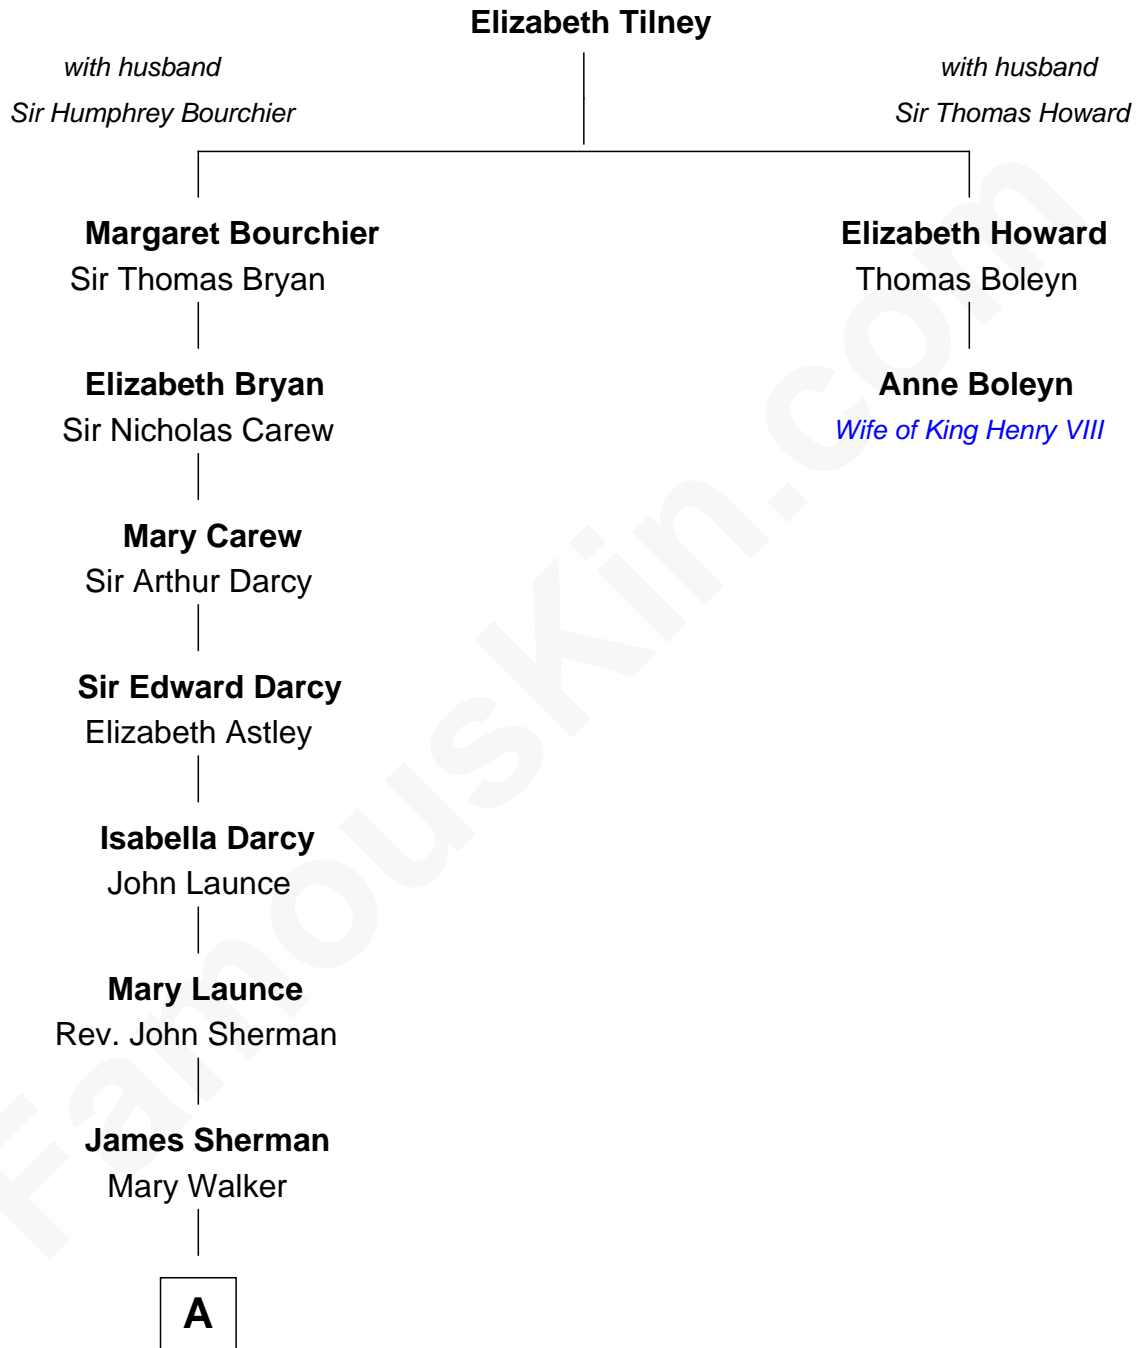

**FamousKin.com**  
**Relationship Chart of**  
**Norman Rockwell**  
*American Artist*

**1st cousin 13 times removed of**

**Anne Boleyn**  
*2nd Wife of King Henry VIII*

**A**

**John Sherman**

Abigail Stone

**Phineas Sherman**

Elizabeth Morgan

**Lemuel Sherman**

Rose Blashfield

**Jacob Sherman**

Cafira Janes

**Orilla Janes Sherman**

Samuel Darling Rockwell