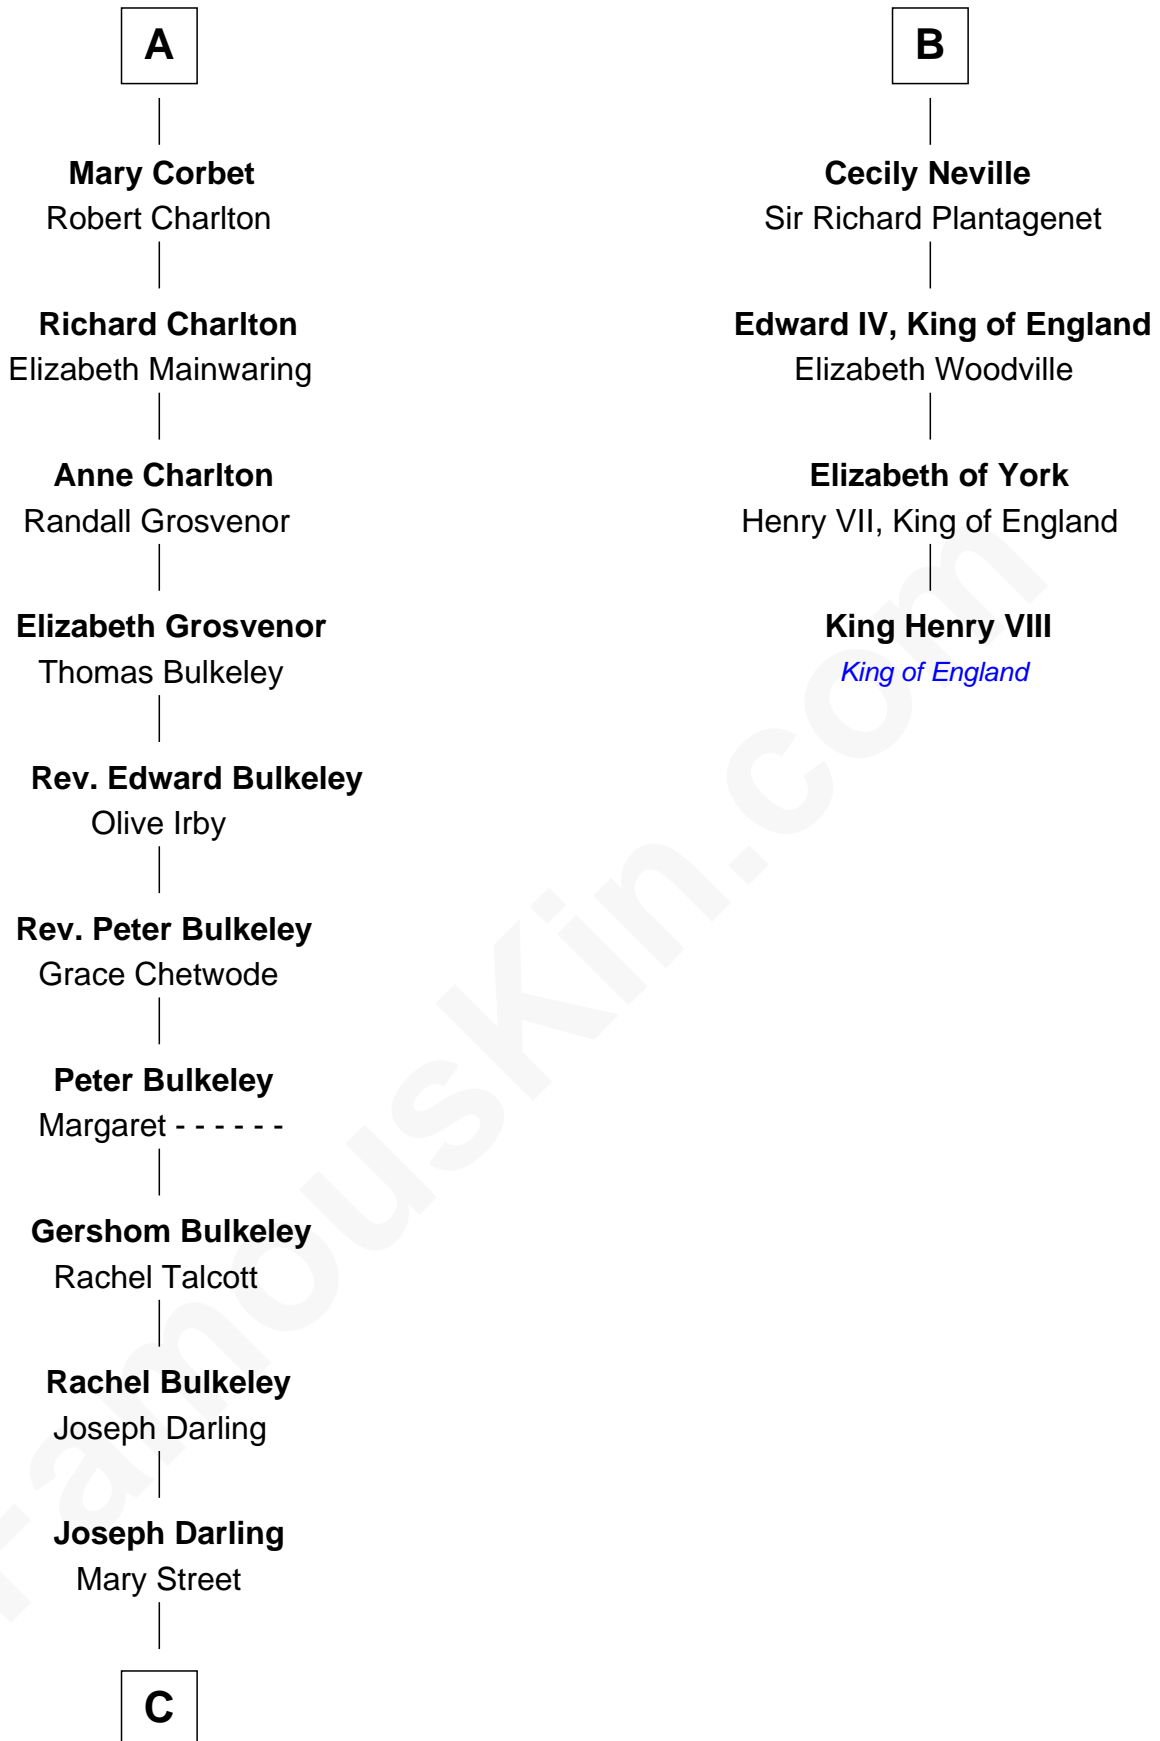

**FamousKin.com**  
**Relationship Chart of**  
**Norman Rockwell**  
*American Artist*

10th cousin 11 times removed of  
**King Henry VIII**  
*King of England*

**C**

—  
**Rachel Darling**  
Runa Rockwell

—  
**Samuel Darling Rockwell**  
Orilla Janes Sherman

—  
**John William Rockwell**  
Phebe Boyce Waring

—  
**Jarvis Waring Rockwell**  
Anne Mary Hill

—  
**Norman Rockwell**  
*American Artist*

FamousKin.com