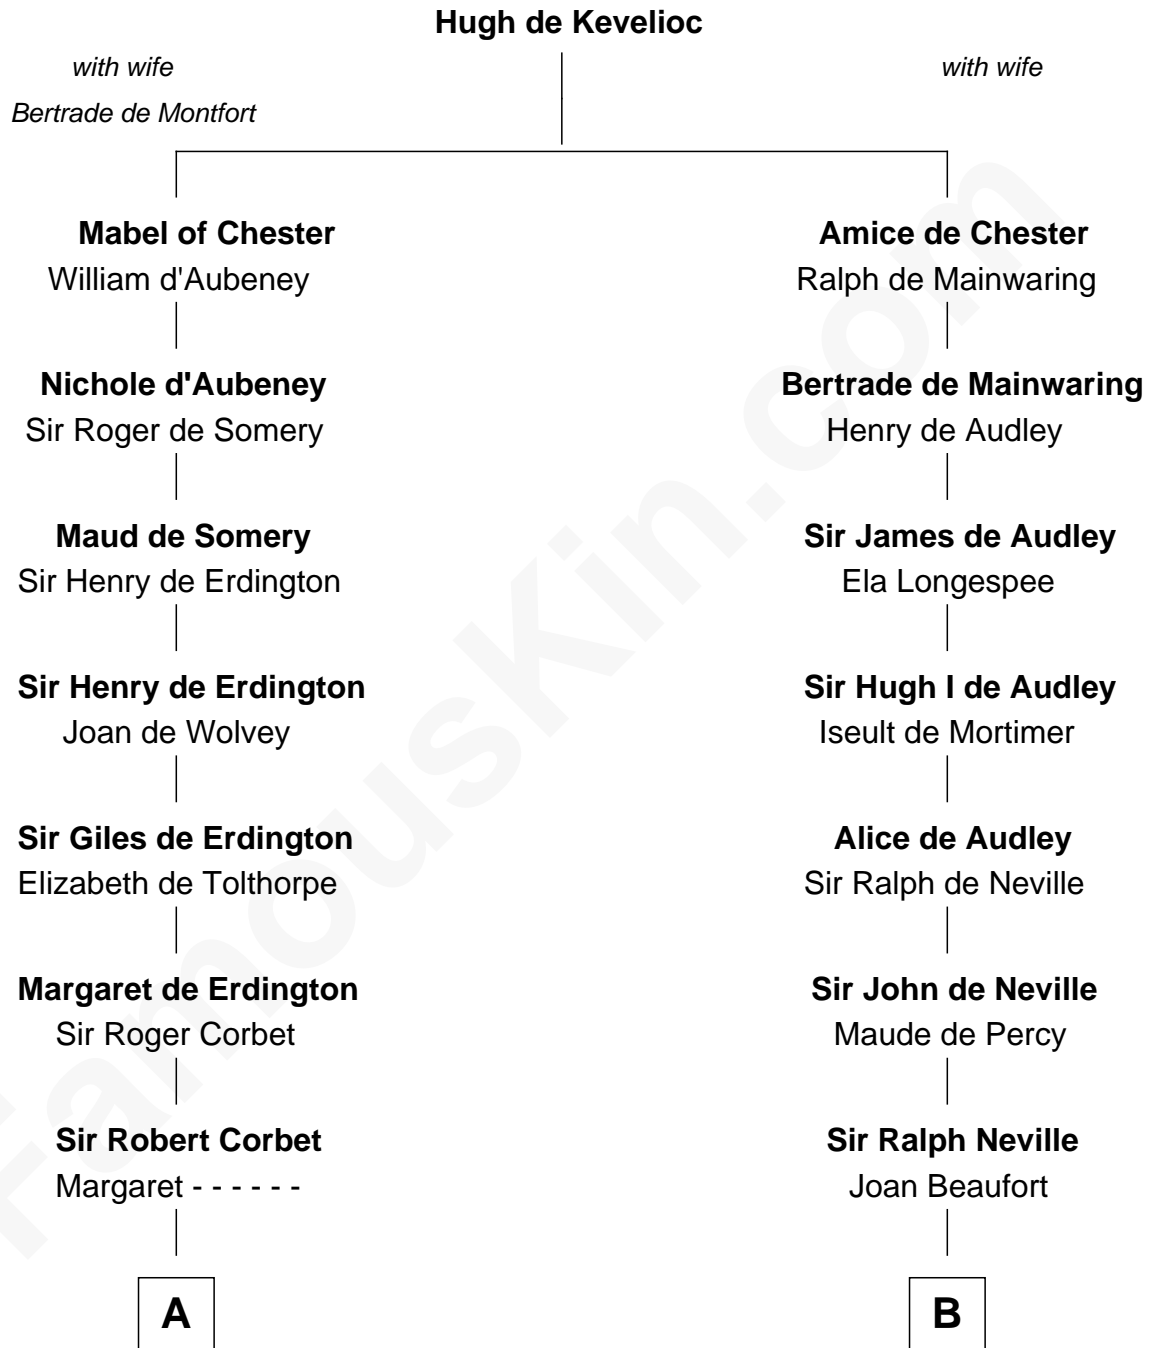

**FamousKin.com**  
**Relationship Chart of**  
**Norman Rockwell**  
*American Artist*

10th cousin 11 times removed of  
**King Henry VIII**  
*King of England*

**C**

—  
**Rachel Darling**  
Runa Rockwell

—  
**Samuel Darling Rockwell**  
Orilla Janes Sherman

—  
**John William Rockwell**  
Phebe Boyce Waring

—  
**Jarvis Waring Rockwell**  
Anne Mary Hill

—  
**Norman Rockwell**  
*American Artist*

FamousKin.com