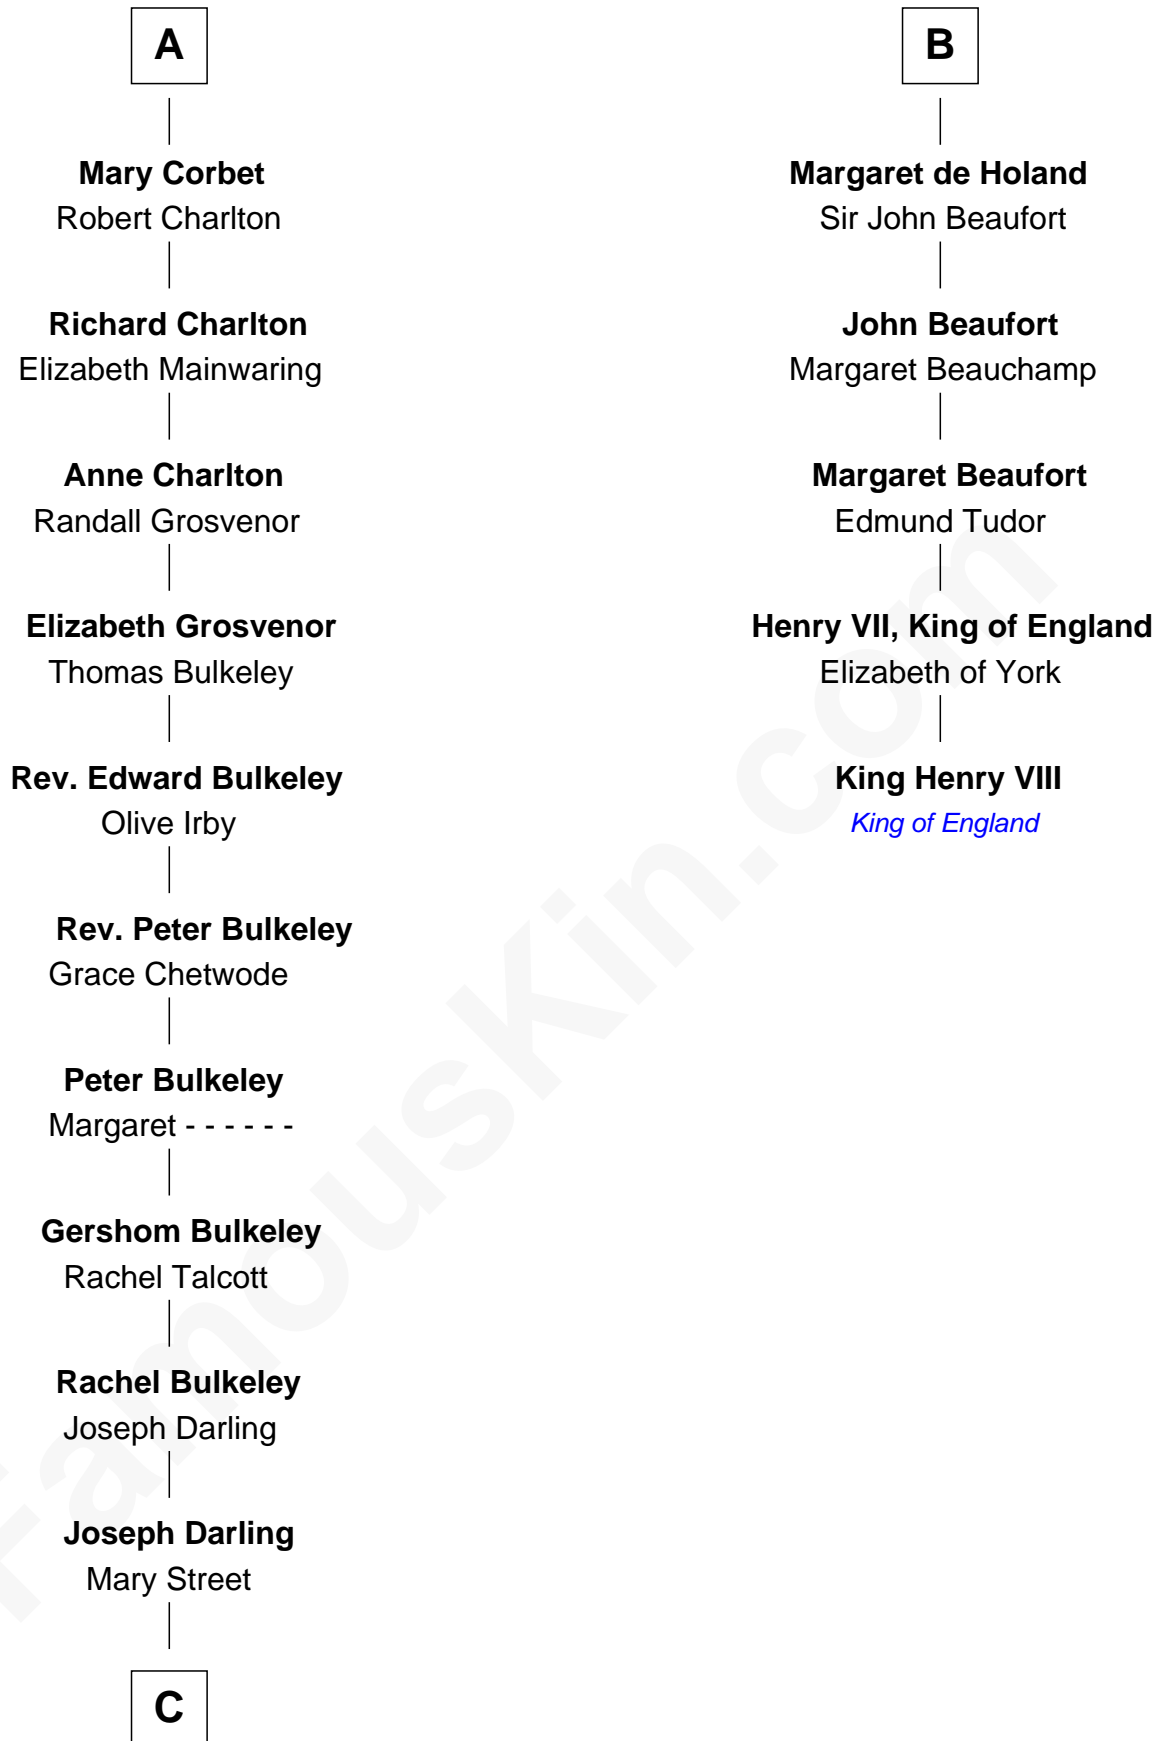

**FamousKin.com**  
**Relationship Chart of**  
**Norman Rockwell**  
*American Artist*

**11th cousin 10 times removed of**  
**King Henry VIII**  
*King of England*

**C**

—  
**Rachel Darling**  
Runa Rockwell

—  
**Samuel Darling Rockwell**  
Orilla Janes Sherman

—  
**John William Rockwell**  
Phebe Boyce Waring

—  
**Jarvis Waring Rockwell**  
Anne Mary Hill

—  
**Norman Rockwell**  
*American Artist*

FamousKin.com