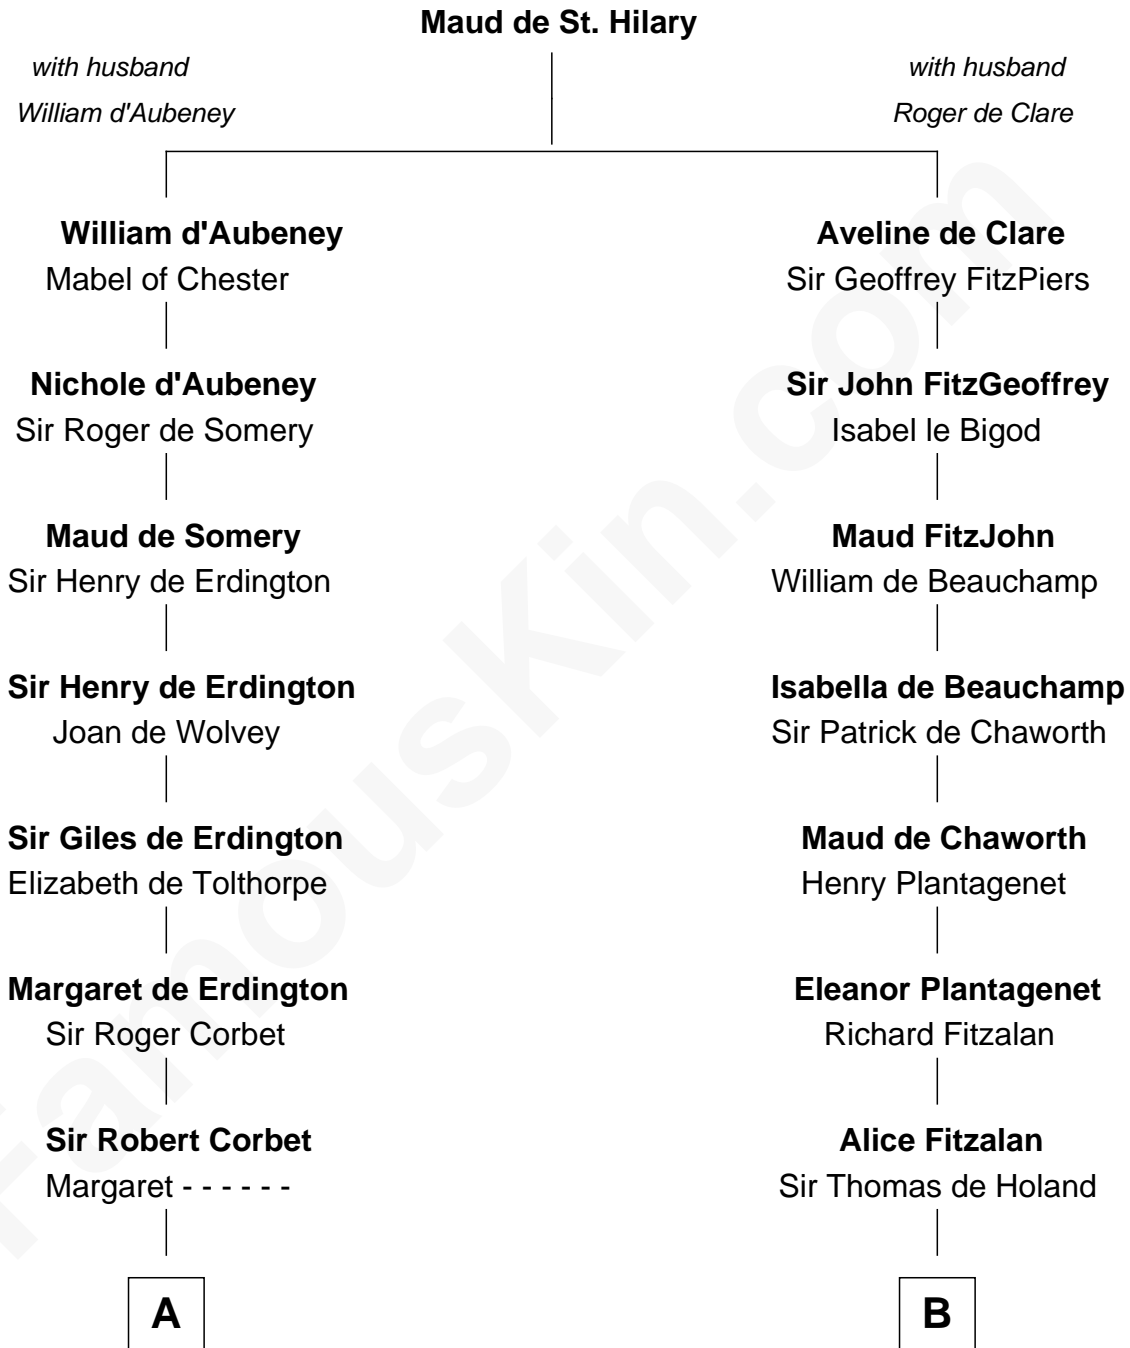

**FamousKin.com**  
**Relationship Chart of**  
**Norman Rockwell**  
*American Artist*

**11th cousin 10 times removed of**  
**King Henry VIII**  
*King of England*

**C**

—  
**Rachel Darling**  
Runa Rockwell

—  
**Samuel Darling Rockwell**  
Orilla Janes Sherman

—  
**John William Rockwell**  
Phebe Boyce Waring

—  
**Jarvis Waring Rockwell**  
Anne Mary Hill

—  
**Norman Rockwell**  
*American Artist*

FamousKin.com