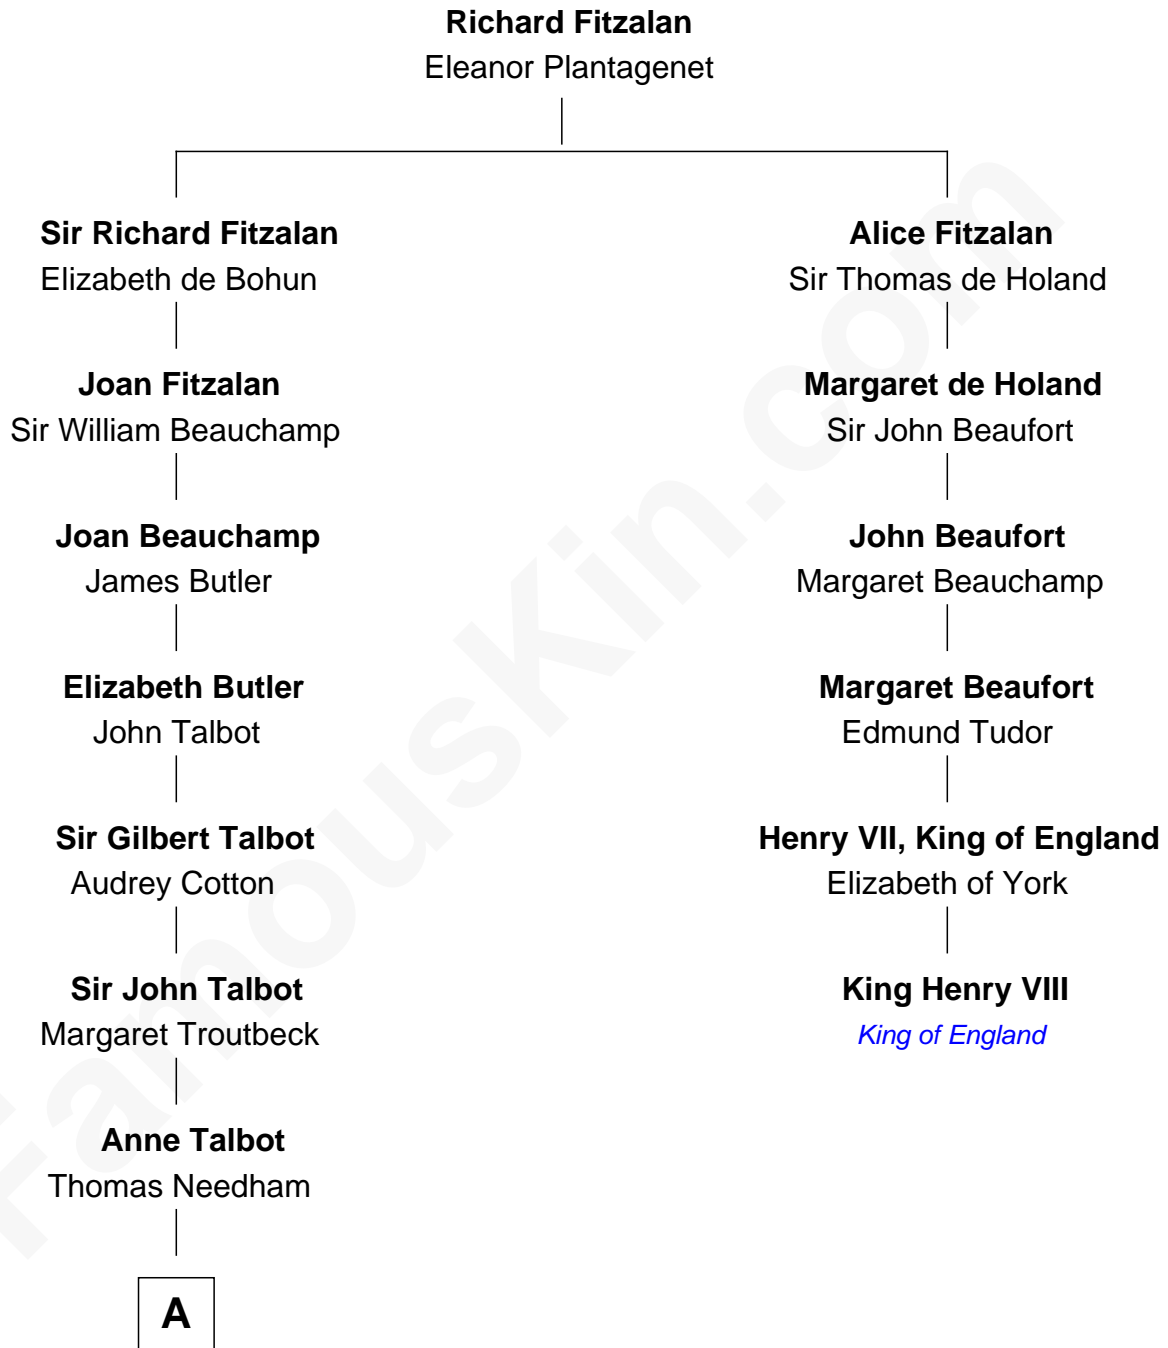

FamousKin.com
Relationship Chart of
Norman Rockwell
American Artist

5th cousin 13 times removed of
King Henry VIII
King of England

B

—
Jarvis Waring Rockwell

Anne Mary Hill

—
Norman Rockwell

American Artist

FamousKin.com