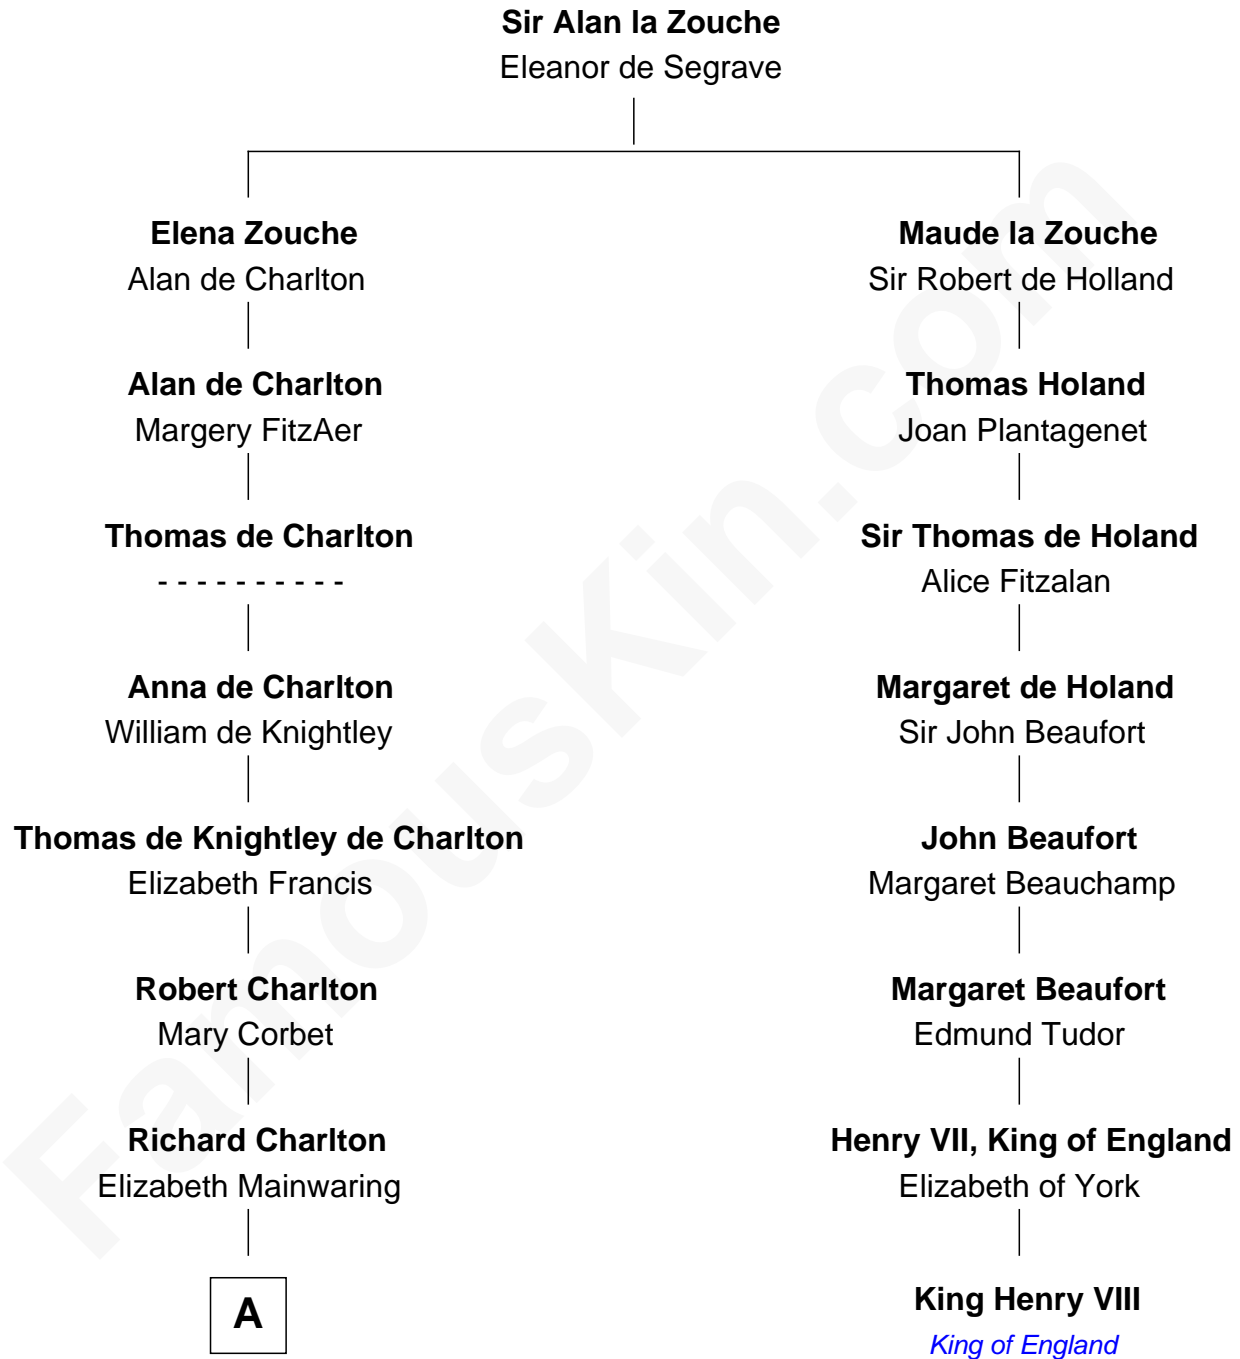

**FamousKin.com**  
**Relationship Chart of**  
**Norman Rockwell**  
*American Artist*

7th cousin 12 times removed of  
**King Henry VIII**  
*King of England*

**B**

—  
**John William Rockwell**

Phebe Boyce Waring

—  
**Jarvis Waring Rockwell**

Anne Mary Hill

—  
**Norman Rockwell**

*American Artist*

FamousKin.com