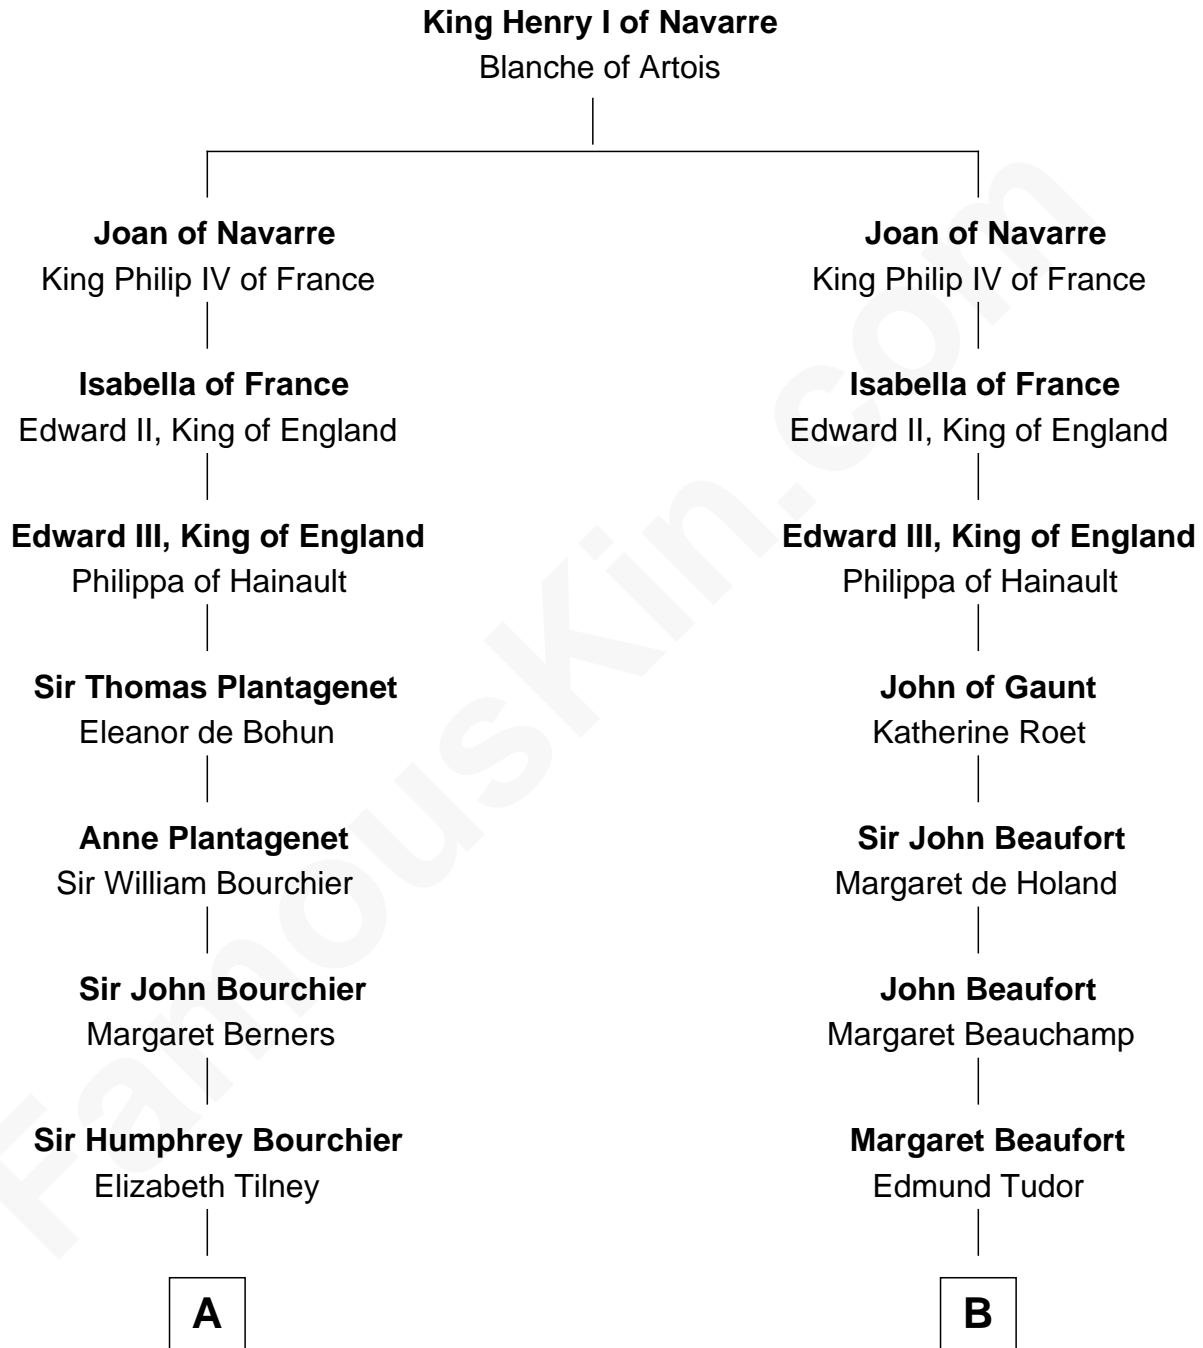

FamousKin.com
Relationship Chart of
Norman Rockwell
American Artist

8th cousin 13 times removed of
King Henry VIII
King of England

C

—
Jacob Sherman

Cafira Janes

—
Orilla Janes Sherman
Samuel Darling Rockwell

—
John William Rockwell
Phebe Boyce Waring

—
Jarvis Waring Rockwell
Anne Mary Hill

—
Norman Rockwell
American Artist

FamousKin.com