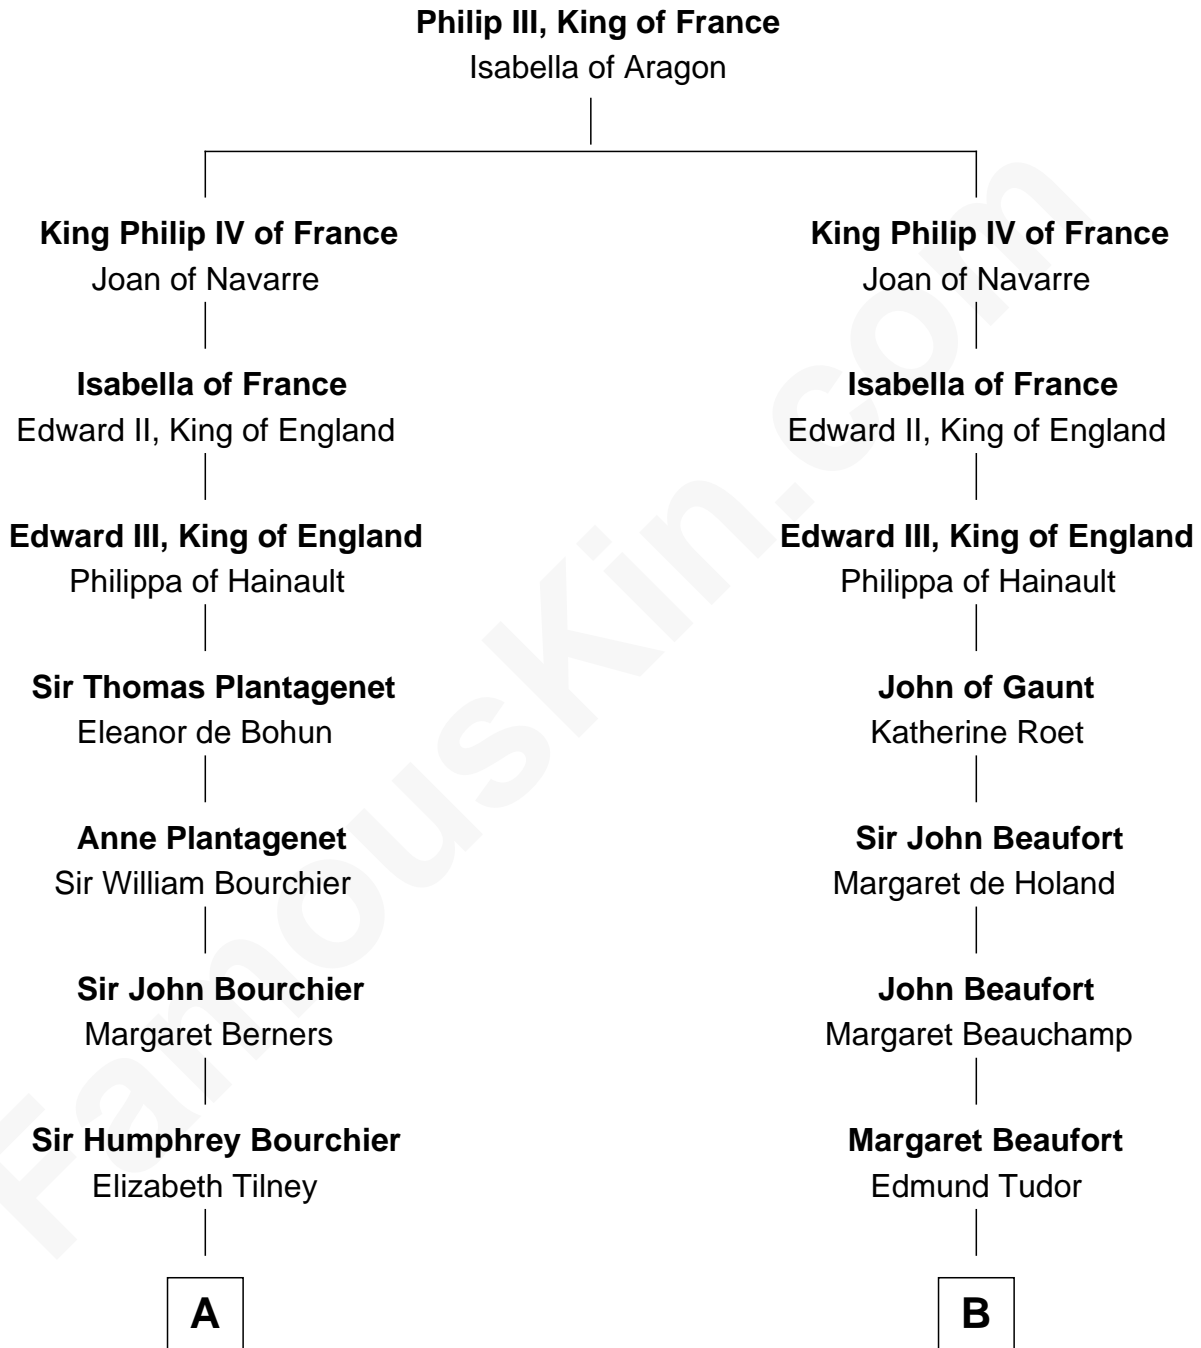

FamousKin.com
Relationship Chart of
Norman Rockwell
American Artist

8th cousin 13 times removed of
King Henry VIII
King of England

C

—
Jacob Sherman

Cafira Janes

—
Orilla Janes Sherman
Samuel Darling Rockwell

—
John William Rockwell
Phebe Boyce Waring

—
Jarvis Waring Rockwell
Anne Mary Hill

—
Norman Rockwell
American Artist

FamousKin.com