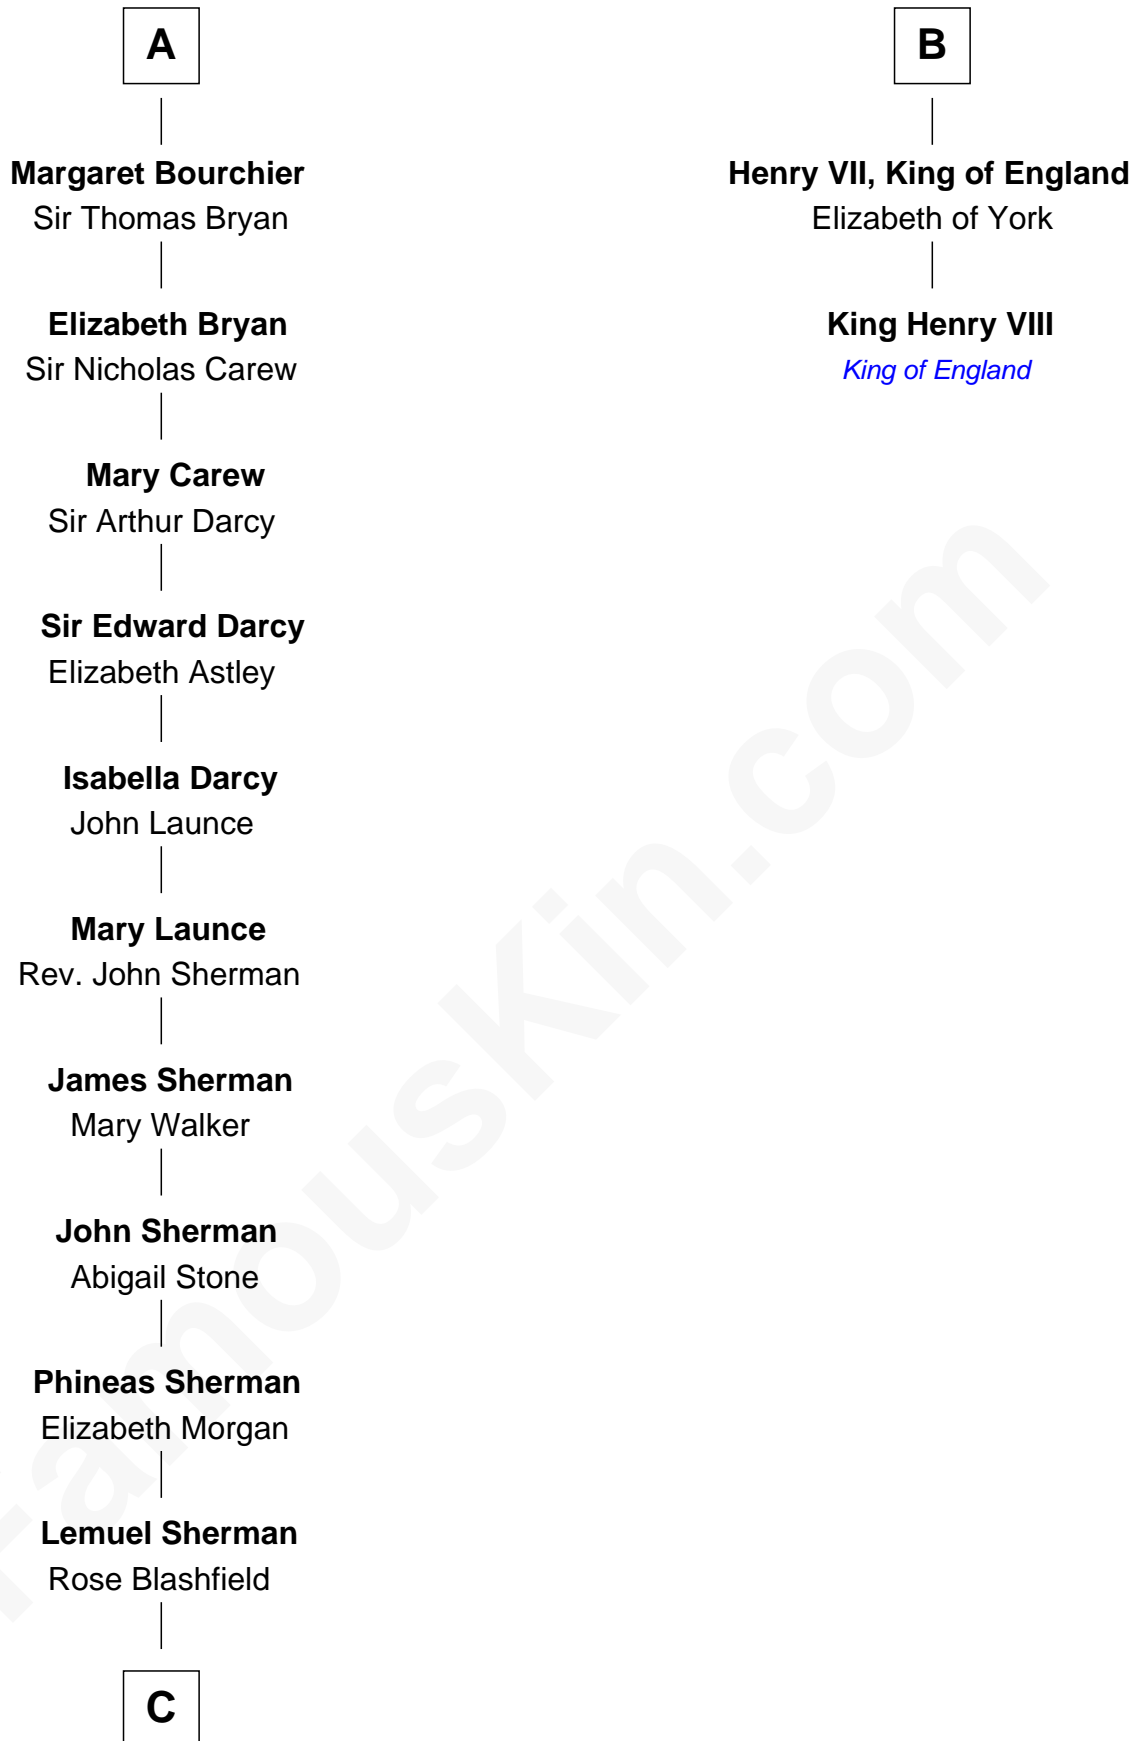

FamousKin.com
Relationship Chart of
Norman Rockwell
American Artist

8th cousin 13 times removed of
King Henry VIII
King of England

C

—
Jacob Sherman

Cafira Janes

—
Orilla Janes Sherman
Samuel Darling Rockwell

—
John William Rockwell
Phebe Boyce Waring

—
Jarvis Waring Rockwell
Anne Mary Hill

—
Norman Rockwell
American Artist

FamousKin.com