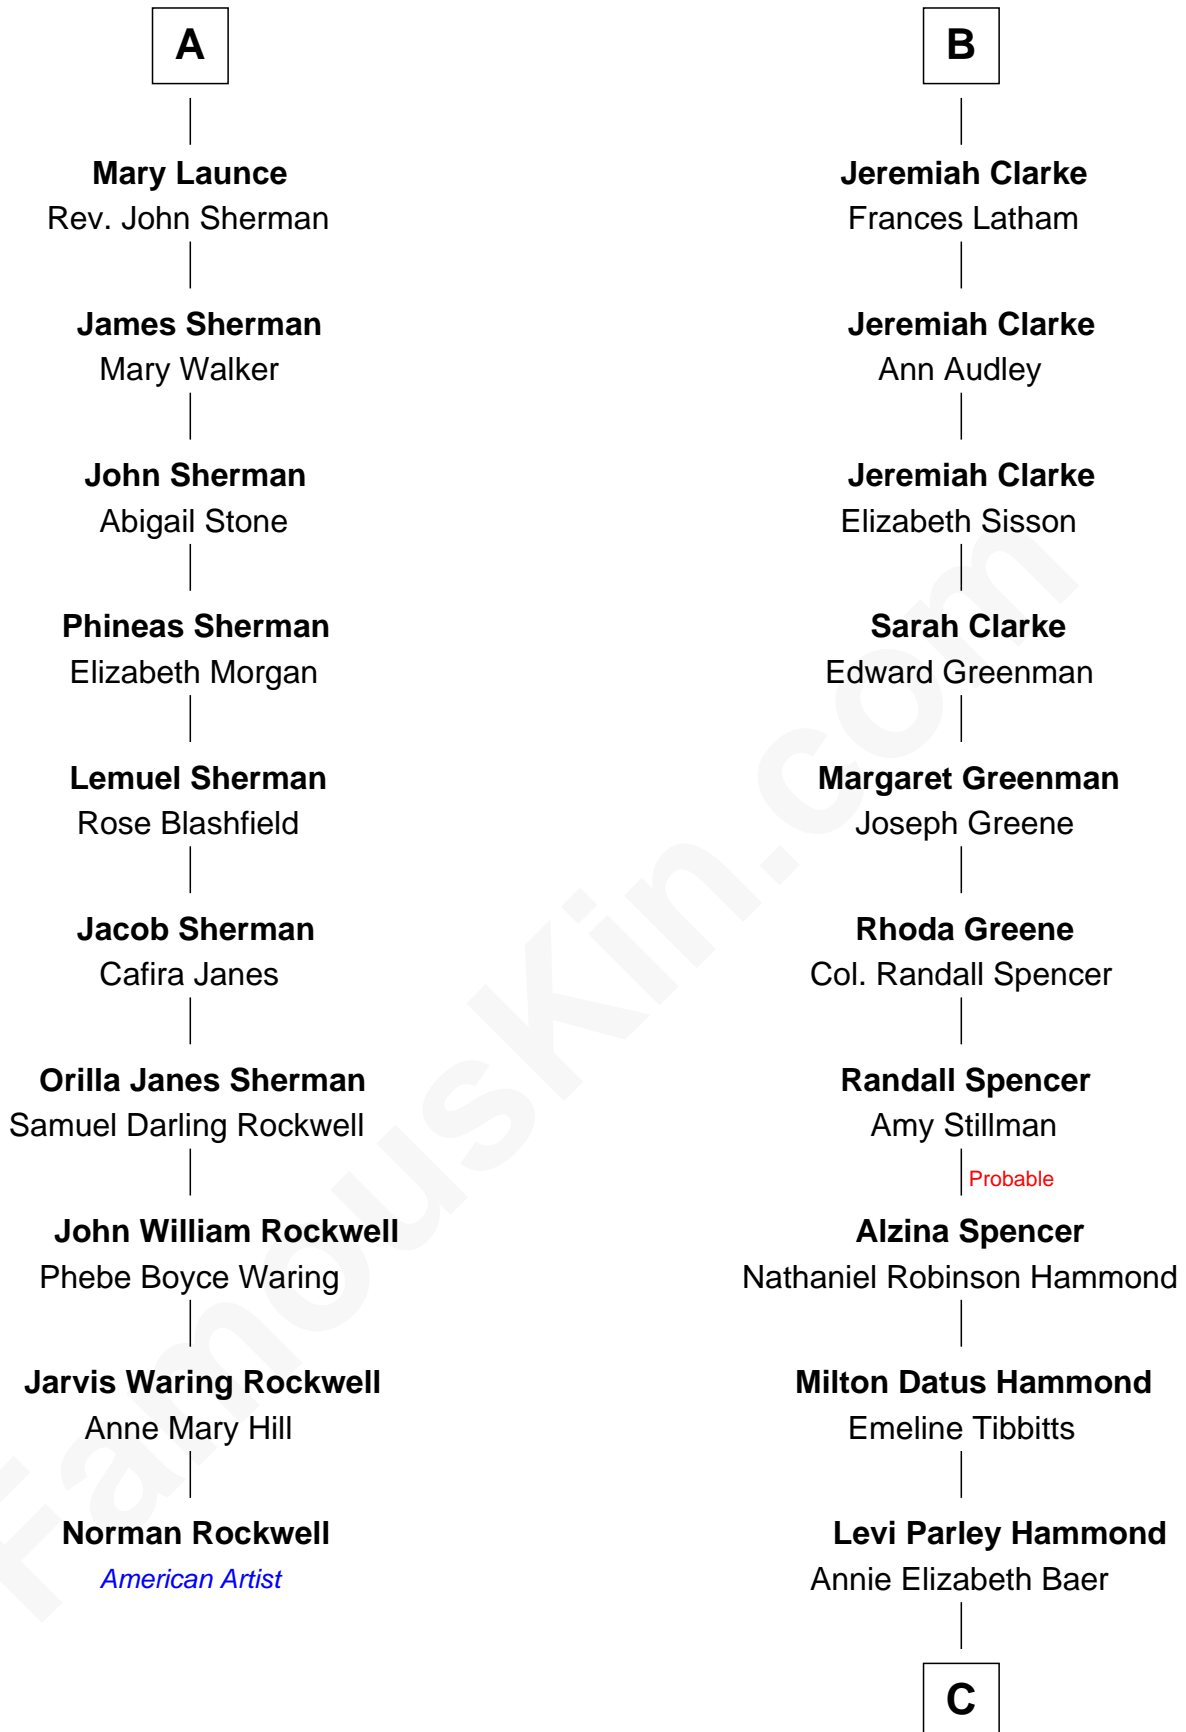

**FamousKin.com**  
**Relationship Chart of**  
**Norman Rockwell**  
*American Artist*

16th cousin 4 times removed of

**Amy Adams**  
*Movie Actress*

**C**

**Grant Levi Hammond**

Rita Otterbeck

**Colleen Hammond**

Joseph Hugh Hicken

**Kathryn Hicken**

Richard Kent Adams

**Amy Adams**

*Movie Actress*