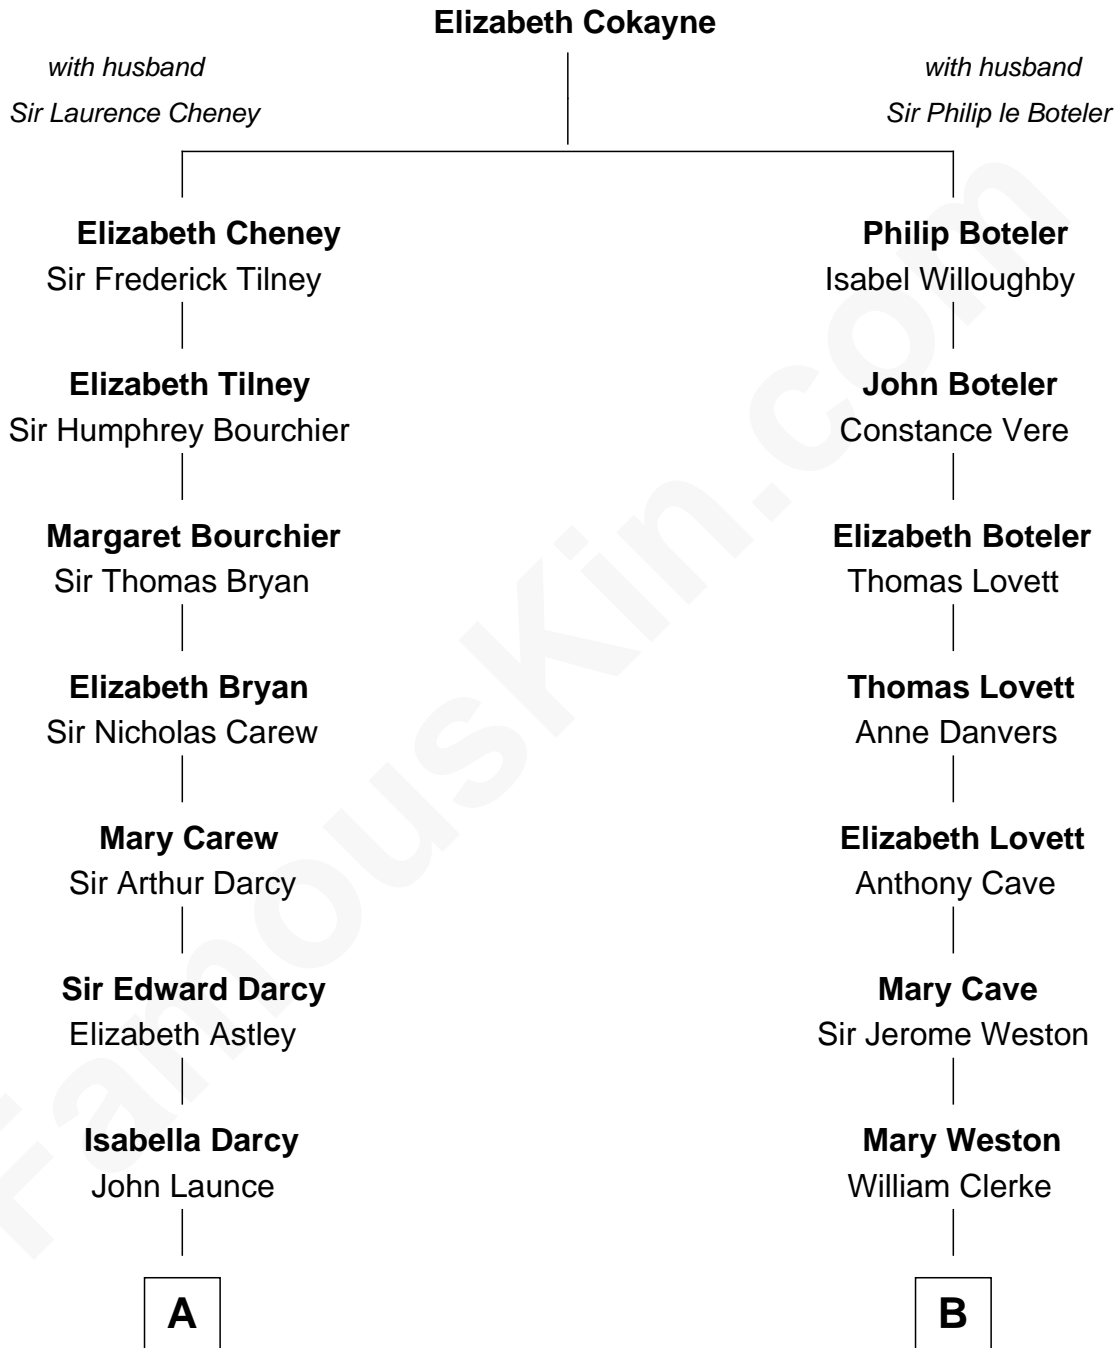

**FamousKin.com**  
**Relationship Chart of**  
**Norman Rockwell**  
*American Artist*

16th cousin 4 times removed of

**Amy Adams**  
*Movie Actress*

**C**

**Grant Levi Hammond**

Rita Otterbeck

**Colleen Hammond**

Joseph Hugh Hicken

**Kathryn Hicken**

Richard Kent Adams

**Amy Adams**

*Movie Actress*