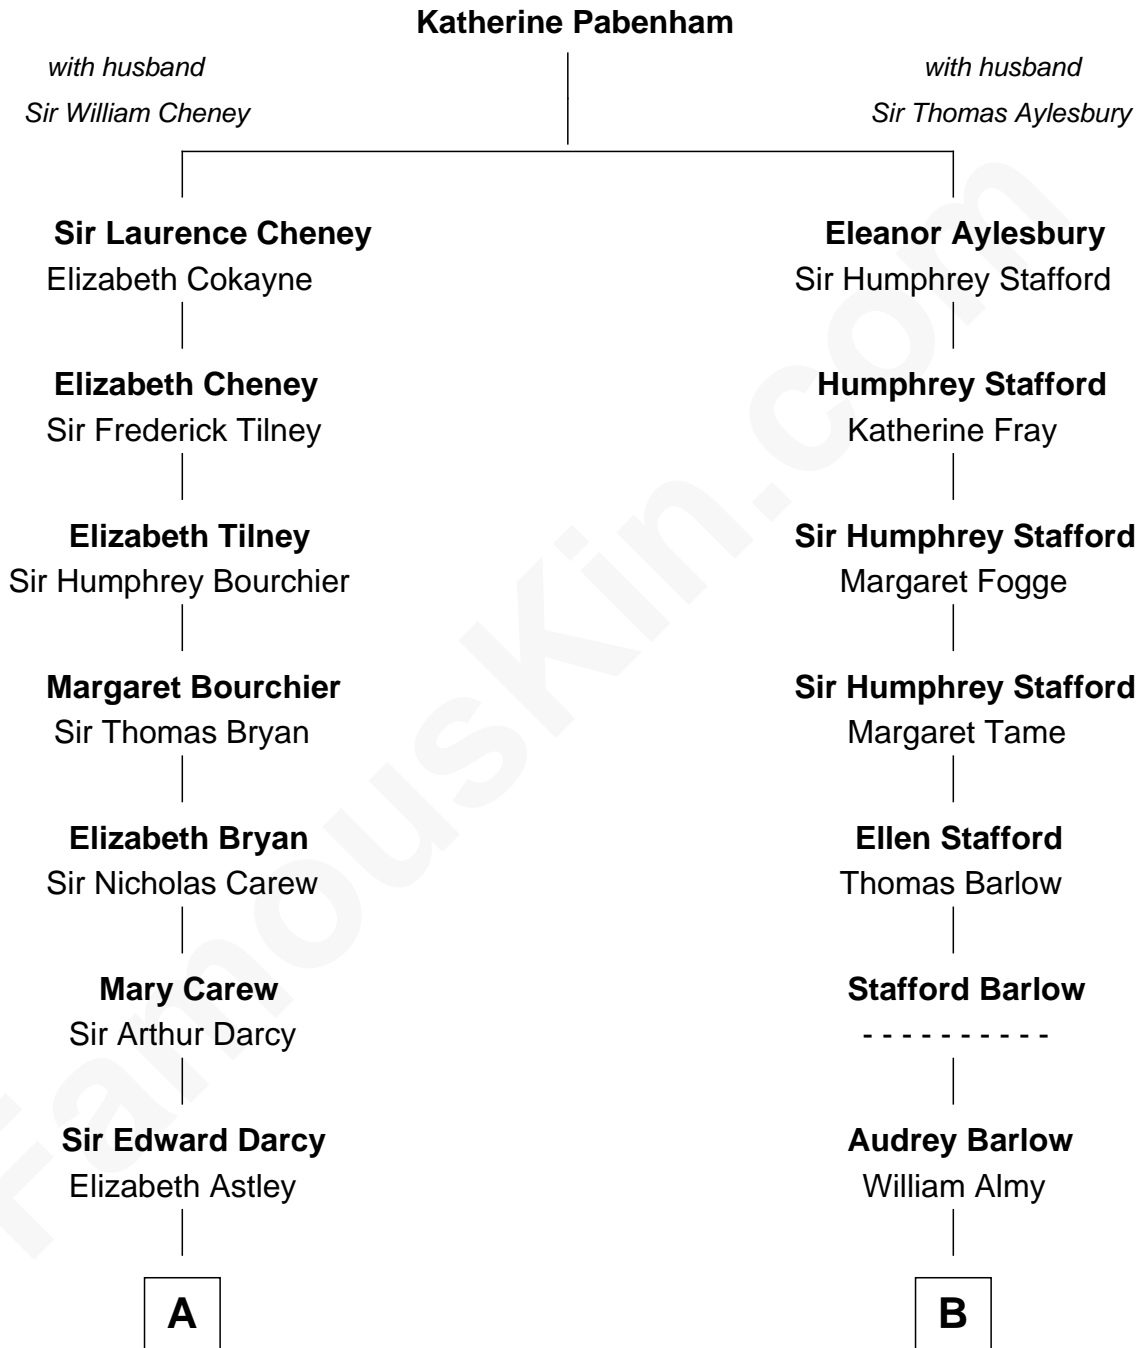

FamousKin.com
Relationship Chart of
Norman Rockwell
American Artist

17th cousin 2 times removed of

Amy Adams
Movie Actress

C

Colleen Hammond
Joseph Hugh Hicken

Kathryn Hicken
Richard Kent Adams

Amy Adams
Movie Actress

FamousKin.com