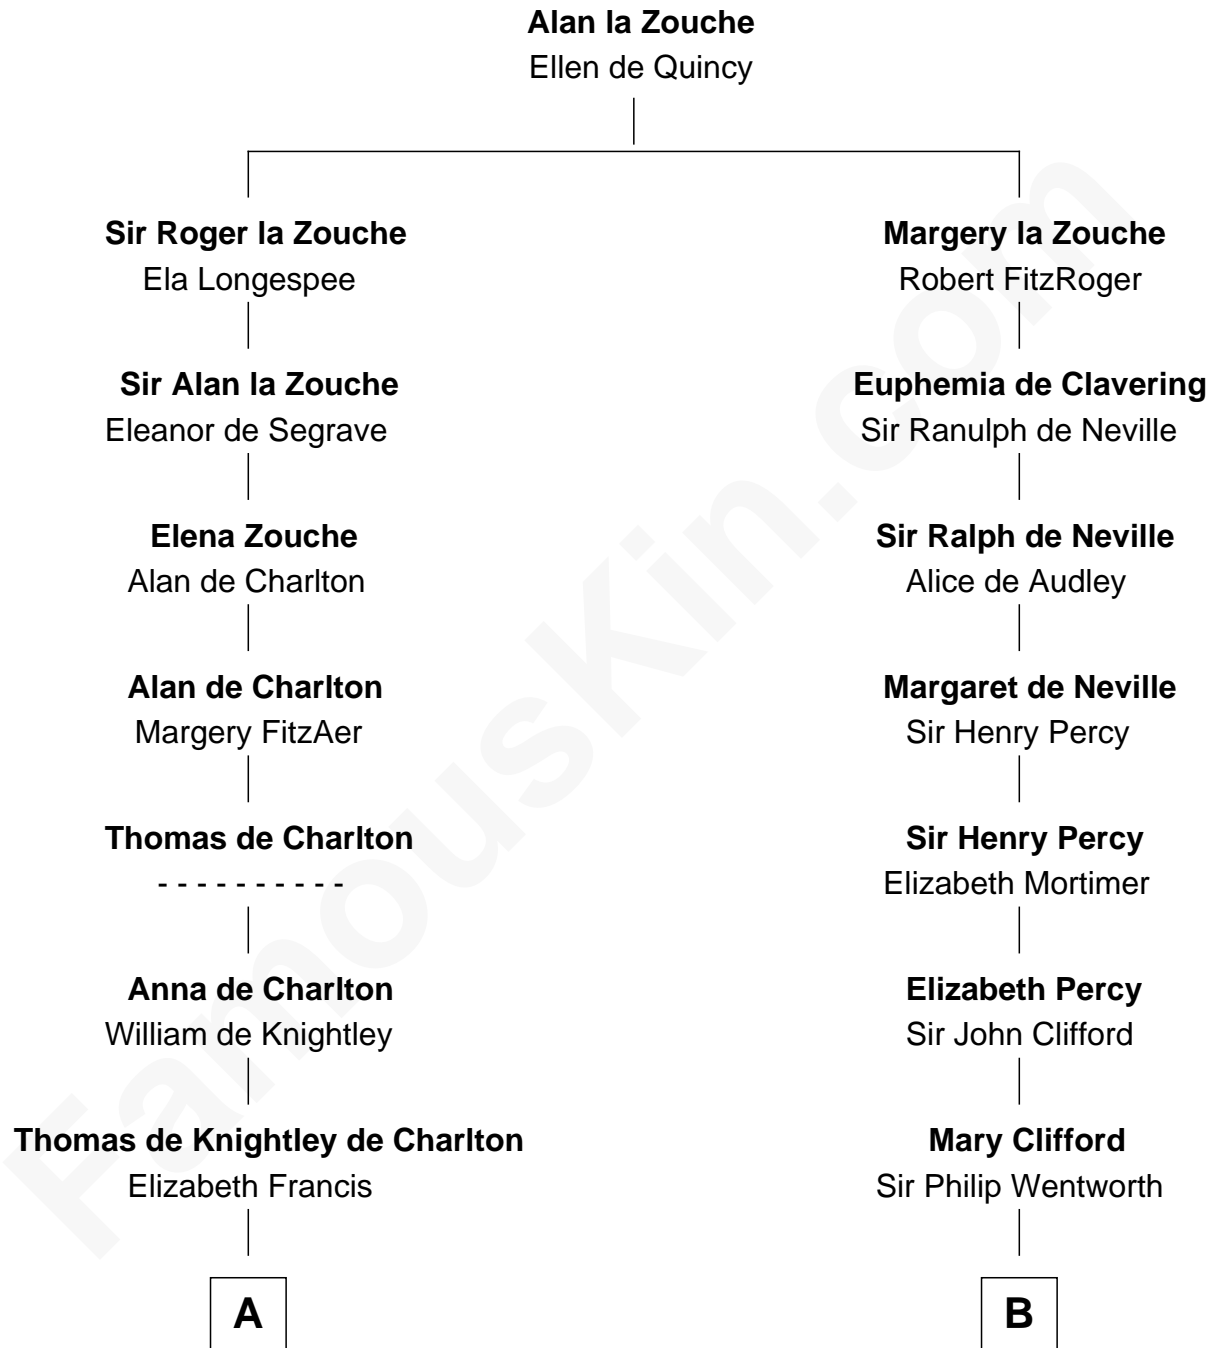

**FamousKin.com**  
**Relationship Chart of**  
**Norman Rockwell**  
*American Artist*

9th cousin 12 times removed of

**Jane Seymour**  
*3rd Wife of King Henry VIII*

**C**

—  
**Rachel Darling**  
Runa Rockwell

—  
**Samuel Darling Rockwell**  
Orilla Janes Sherman

—  
**John William Rockwell**  
Phebe Boyce Waring

—  
**Jarvis Waring Rockwell**  
Anne Mary Hill

—  
**Norman Rockwell**  
*American Artist*

FamousKin.com