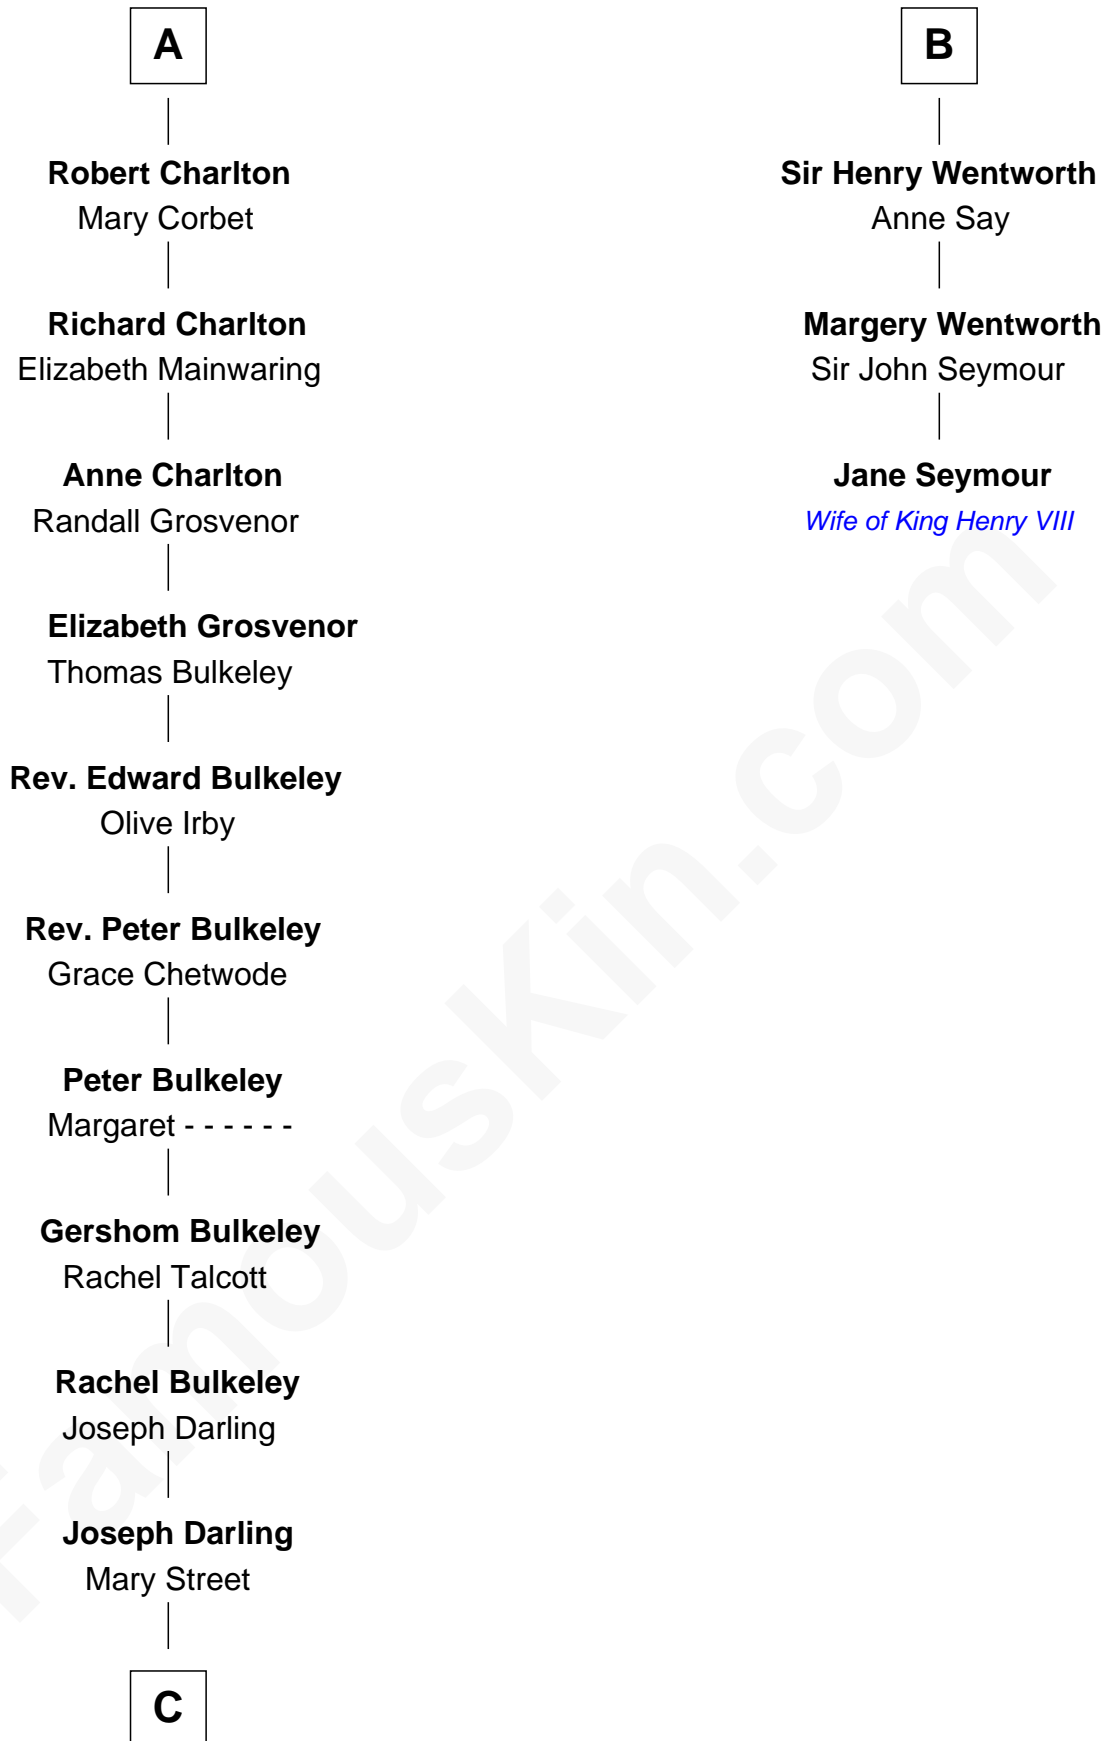

**FamousKin.com**  
**Relationship Chart of**  
**Norman Rockwell**  
*American Artist*

9th cousin 12 times removed of

**Jane Seymour**  
*3rd Wife of King Henry VIII*

**C**

—  
**Rachel Darling**  
Runa Rockwell

—  
**Samuel Darling Rockwell**  
Orilla Janes Sherman

—  
**John William Rockwell**  
Phebe Boyce Waring

—  
**Jarvis Waring Rockwell**  
Anne Mary Hill

—  
**Norman Rockwell**  
*American Artist*

FamousKin.com