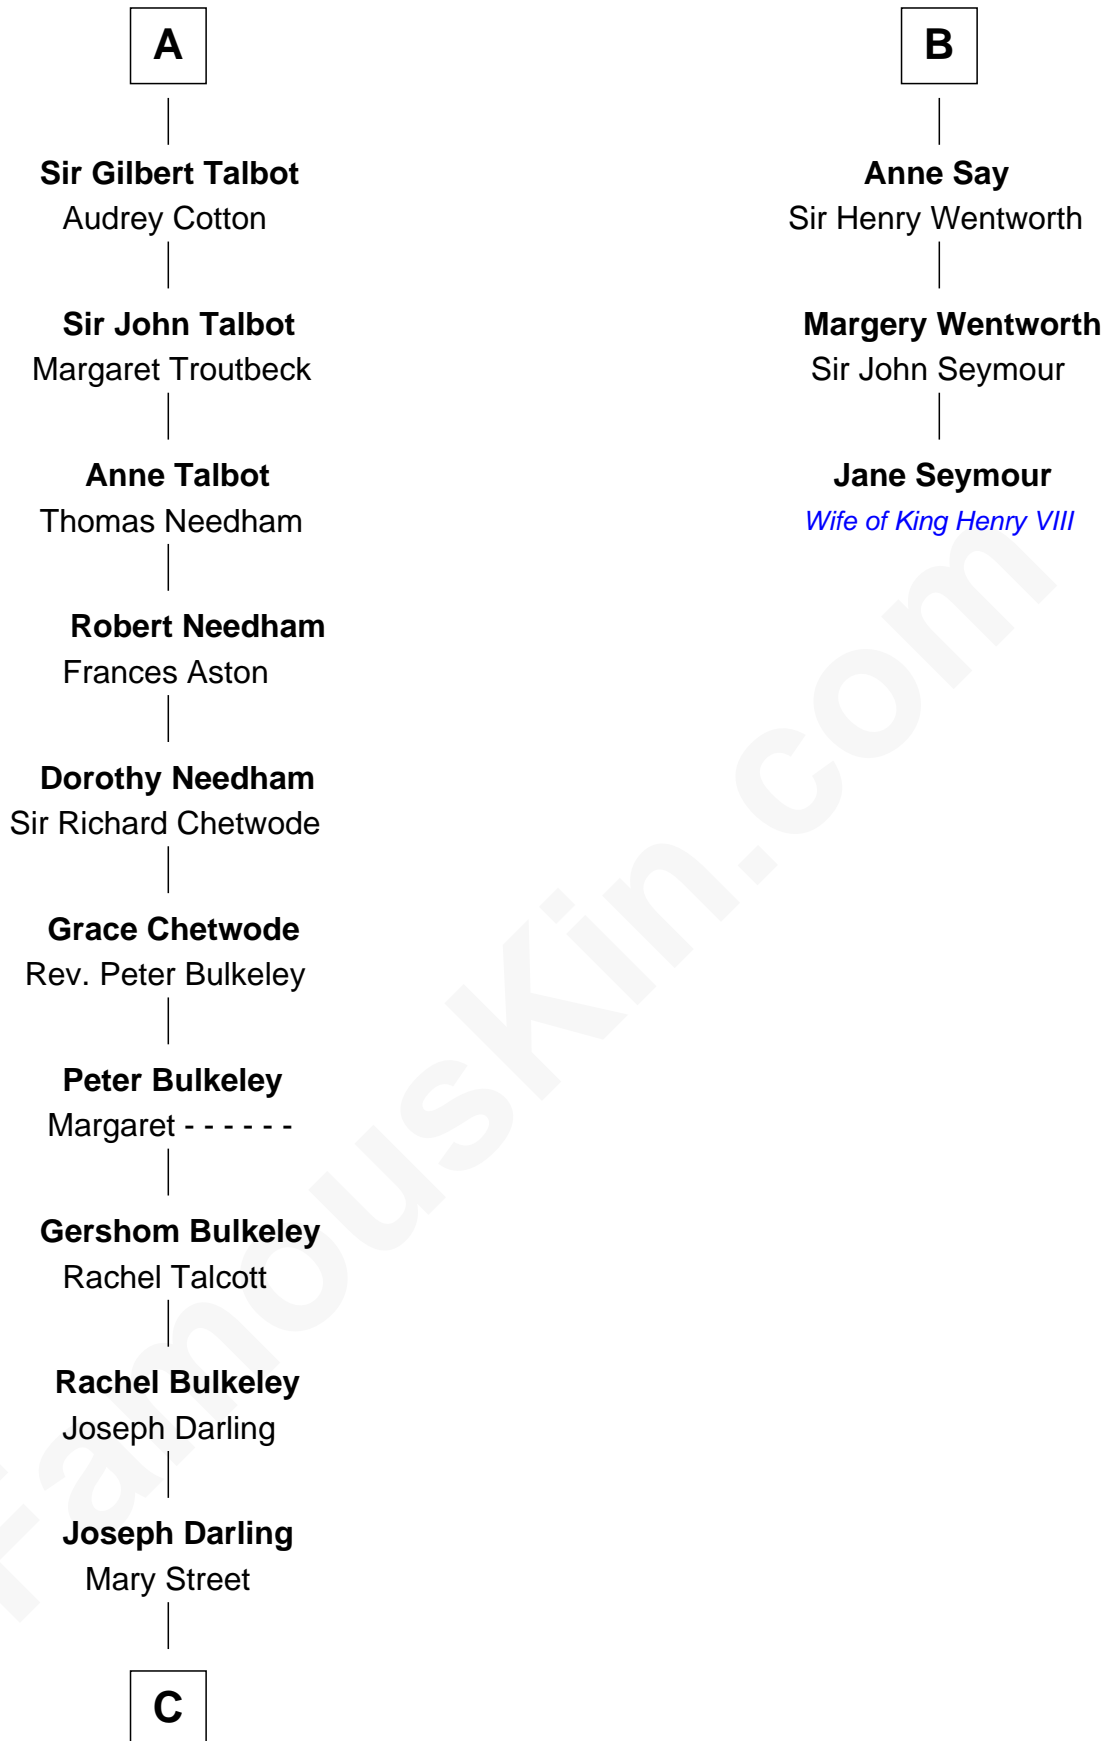

### Norman Rockwell

American Artist

9th cousin 12 times removed of

### Jane Seymour

3rd Wife of King Henry VIII

**Sir Humphrey de Bohun**

Maud of Eu

**C**

—  
**Rachel Darling**  
Runa Rockwell

—  
**Samuel Darling Rockwell**  
Orilla Janes Sherman

—  
**John William Rockwell**  
Phebe Boyce Waring

—  
**Jarvis Waring Rockwell**  
Anne Mary Hill

—  
**Norman Rockwell**  
*American Artist*

FamousKin.com