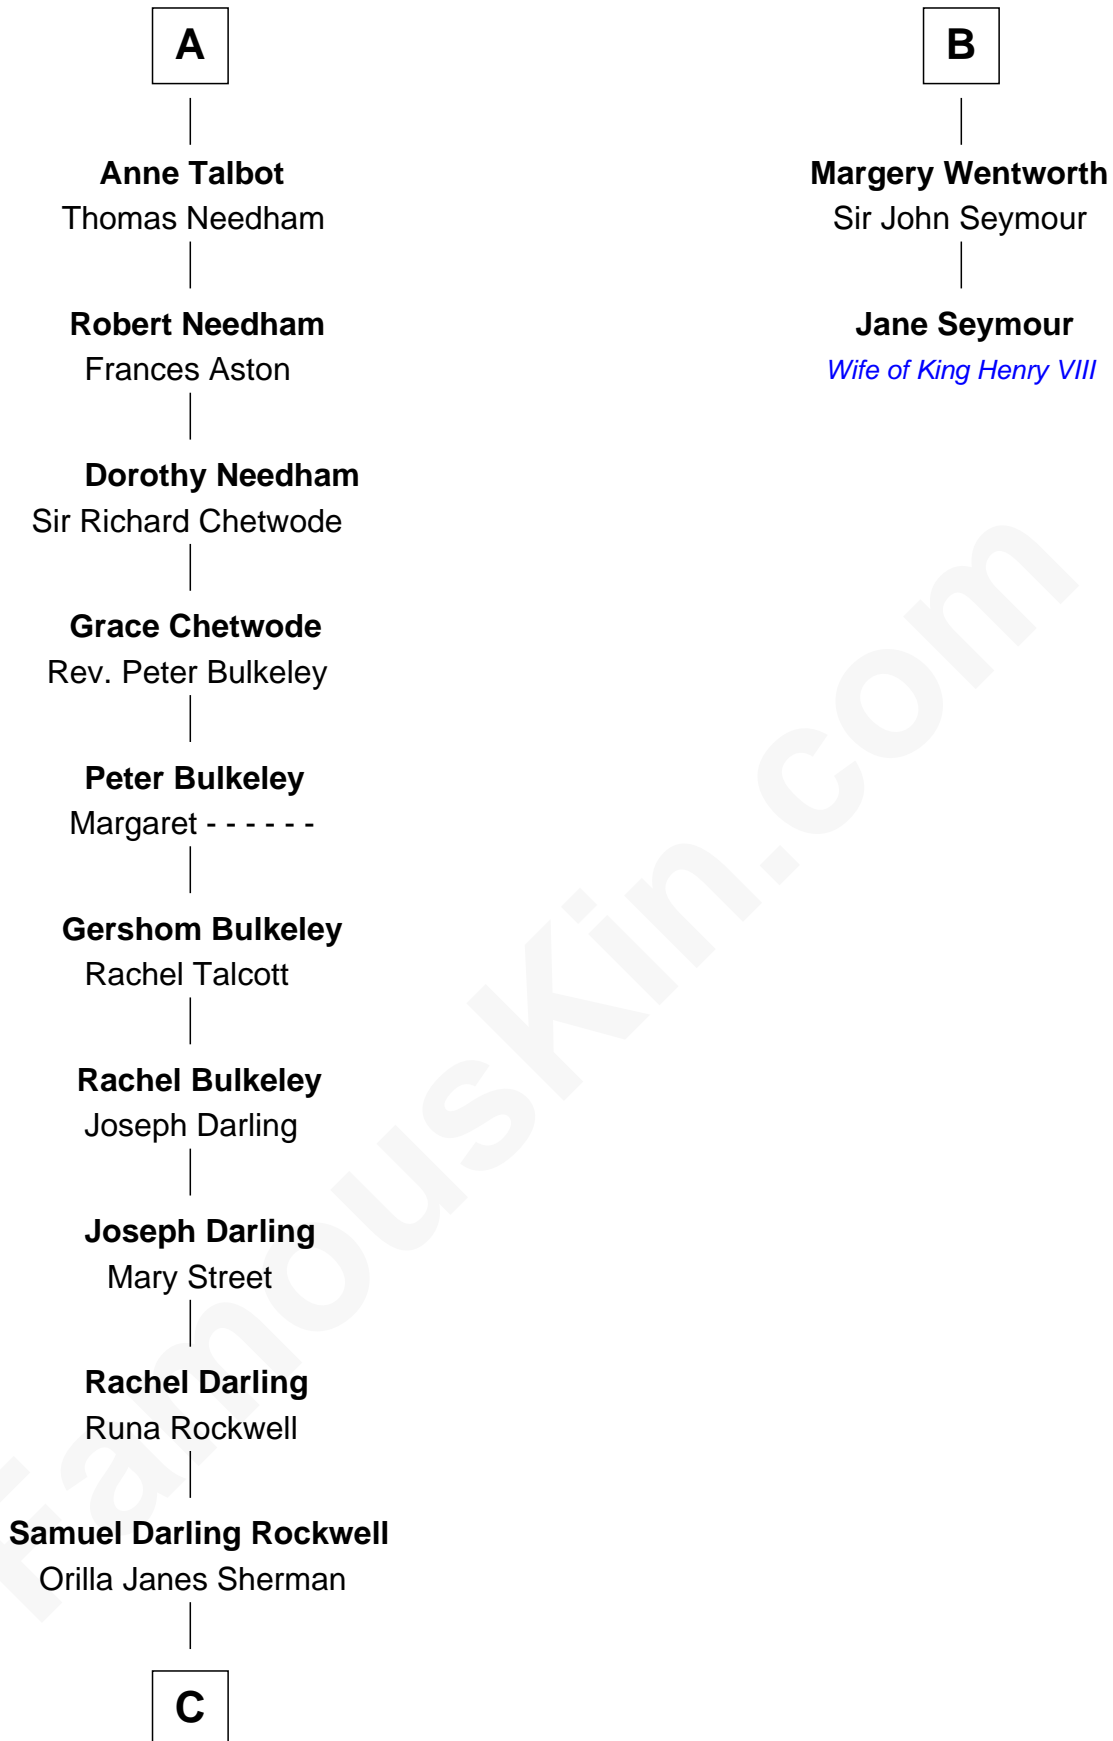

## Relationship Chart of

### Norman Rockwell

American Artist

8th cousin 11 times removed of

### Jane Seymour

3rd Wife of King Henry VIII

**C**

—  
**John William Rockwell**

Phebe Boyce Waring

—  
**Jarvis Waring Rockwell**

Anne Mary Hill

—  
**Norman Rockwell**