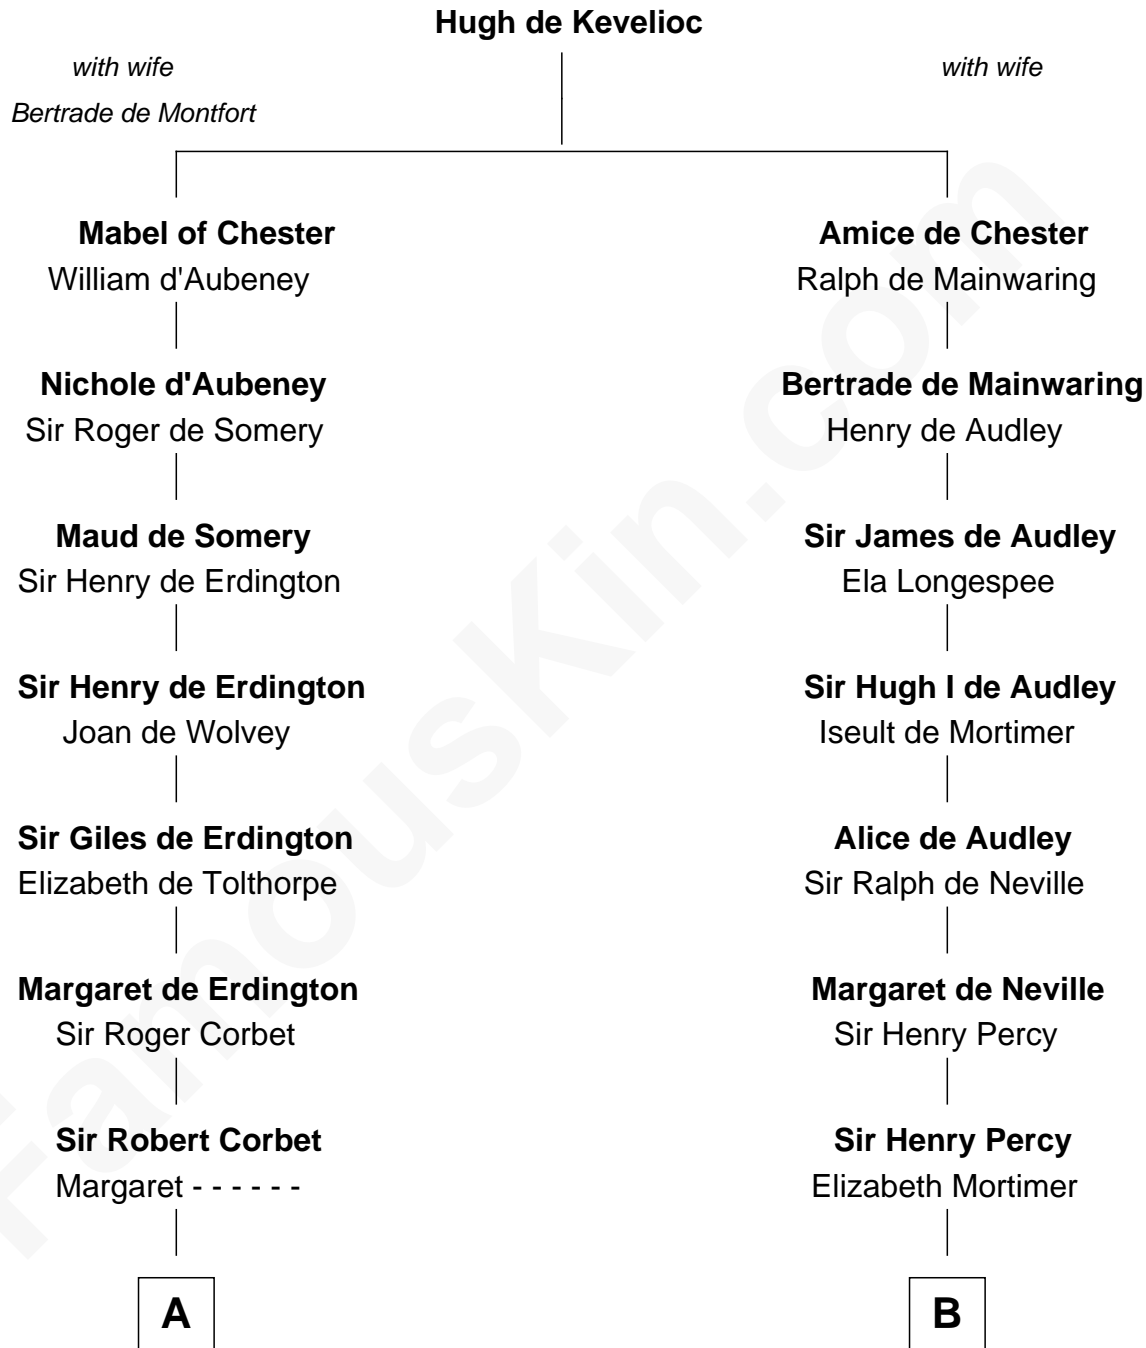

**FamousKin.com**  
**Relationship Chart of**  
**Norman Rockwell**  
*American Artist*

**11th cousin 10 times removed of**  
**Jane Seymour**  
*3rd Wife of King Henry VIII*

**C**

—  
**Rachel Darling**  
Runa Rockwell

—  
**Samuel Darling Rockwell**  
Orilla Janes Sherman

—  
**John William Rockwell**  
Phebe Boyce Waring

—  
**Jarvis Waring Rockwell**  
Anne Mary Hill

—  
**Norman Rockwell**  
*American Artist*

FamousKin.com