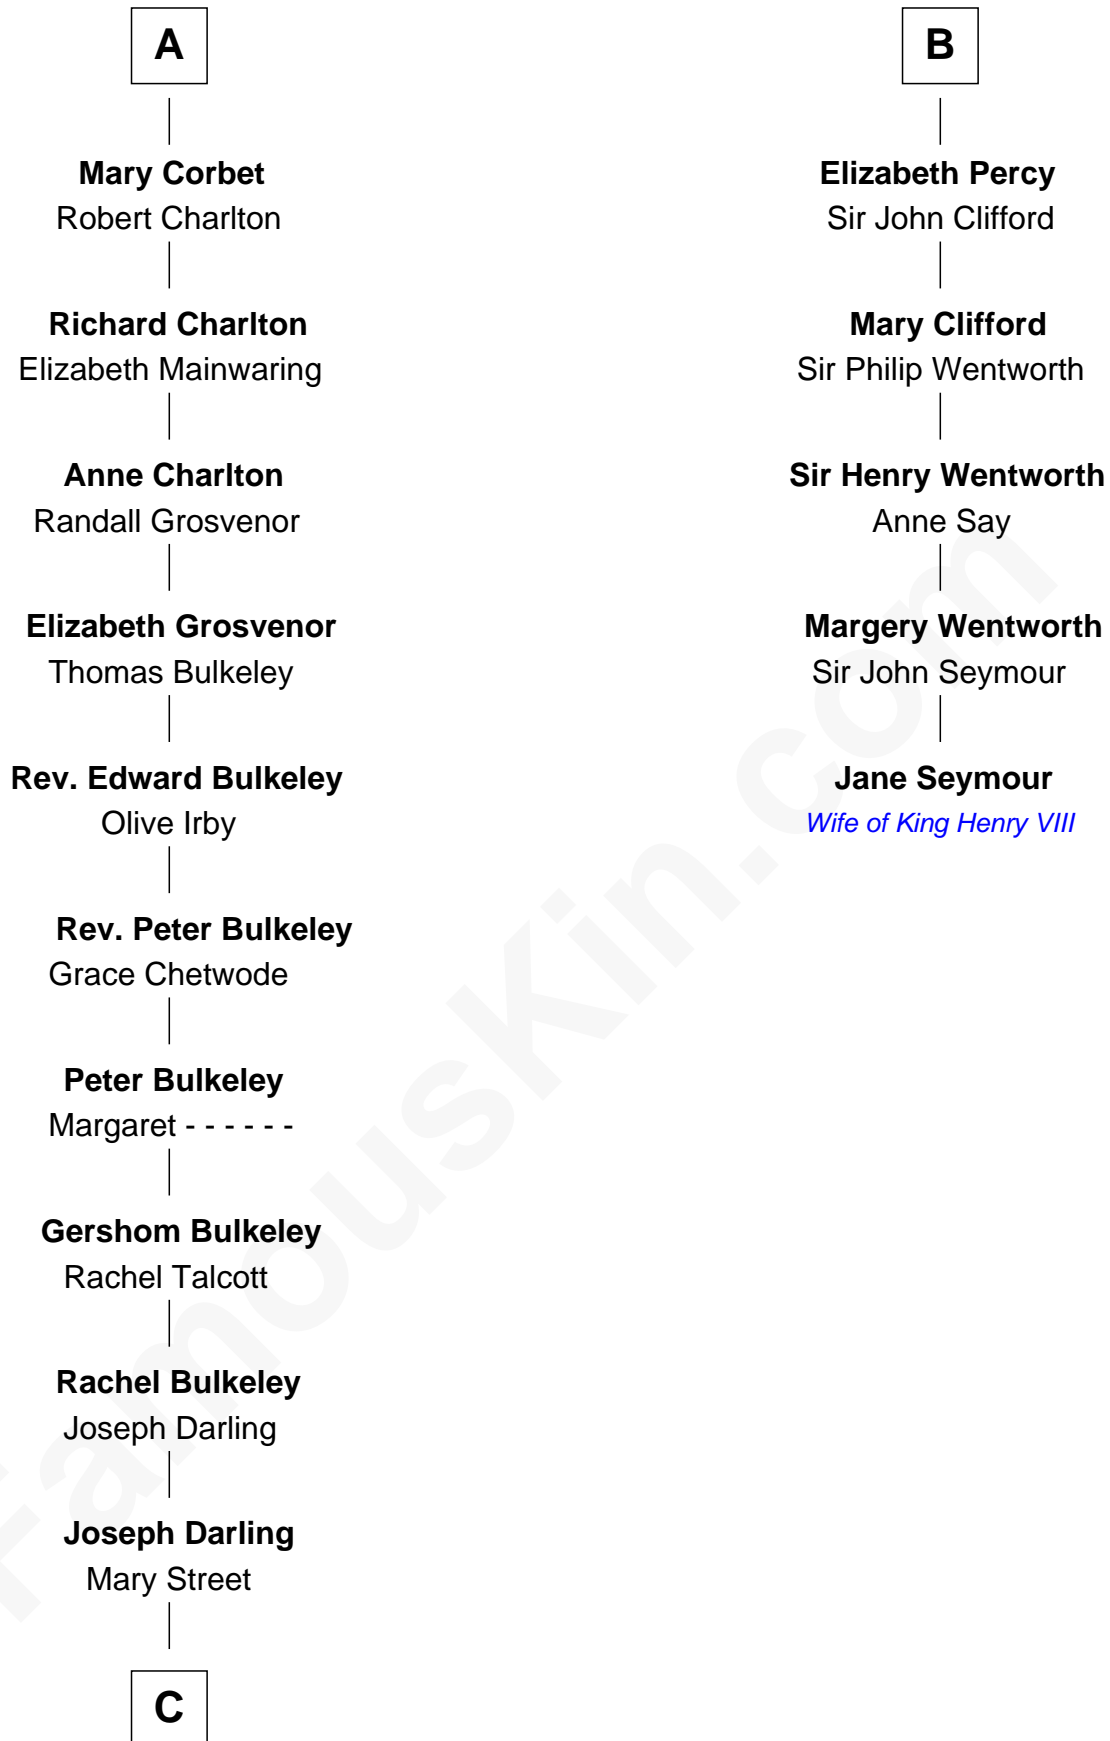

**FamousKin.com**  
**Relationship Chart of**  
**Norman Rockwell**  
*American Artist*

**11th cousin 10 times removed of**  
**Jane Seymour**  
*3rd Wife of King Henry VIII*

**C**

—  
**Rachel Darling**  
Runa Rockwell

—  
**Samuel Darling Rockwell**  
Orilla Janes Sherman

—  
**John William Rockwell**  
Phebe Boyce Waring

—  
**Jarvis Waring Rockwell**  
Anne Mary Hill

—  
**Norman Rockwell**  
*American Artist*

FamousKin.com