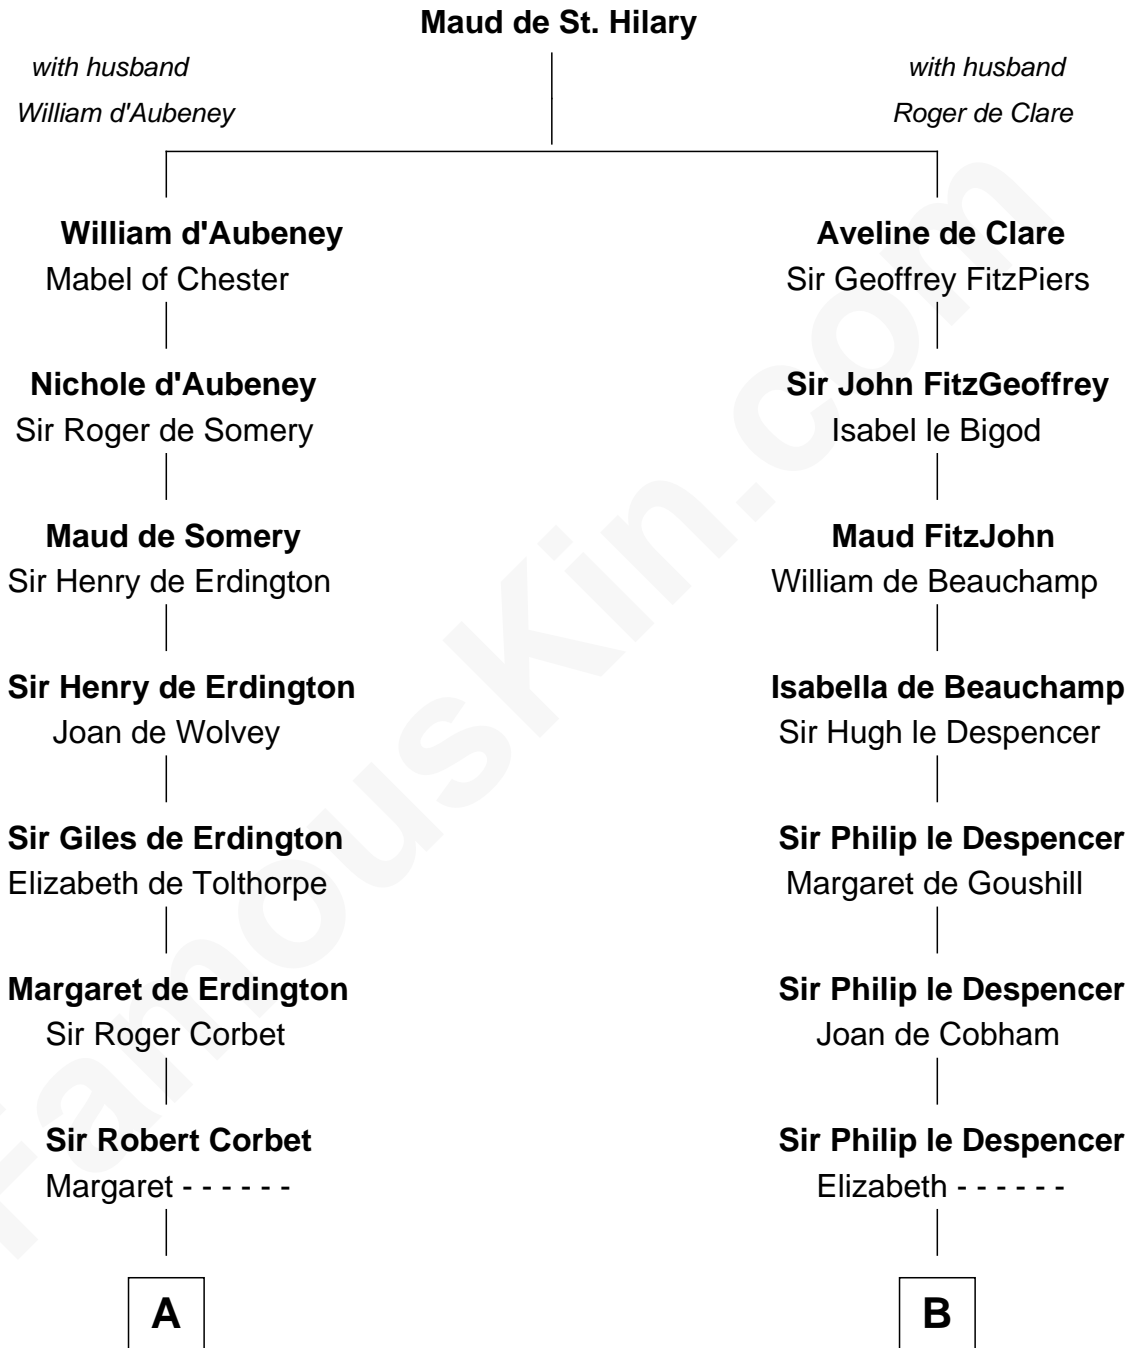

**FamousKin.com**  
**Relationship Chart of**  
**Norman Rockwell**  
*American Artist*

12th cousin 9 times removed of

**Jane Seymour**  
*3rd Wife of King Henry VIII*

**C**

—  
**Rachel Darling**  
Runa Rockwell

—  
**Samuel Darling Rockwell**  
Orilla Janes Sherman

—  
**John William Rockwell**  
Phebe Boyce Waring

—  
**Jarvis Waring Rockwell**  
Anne Mary Hill

—  
**Norman Rockwell**  
*American Artist*

FamousKin.com