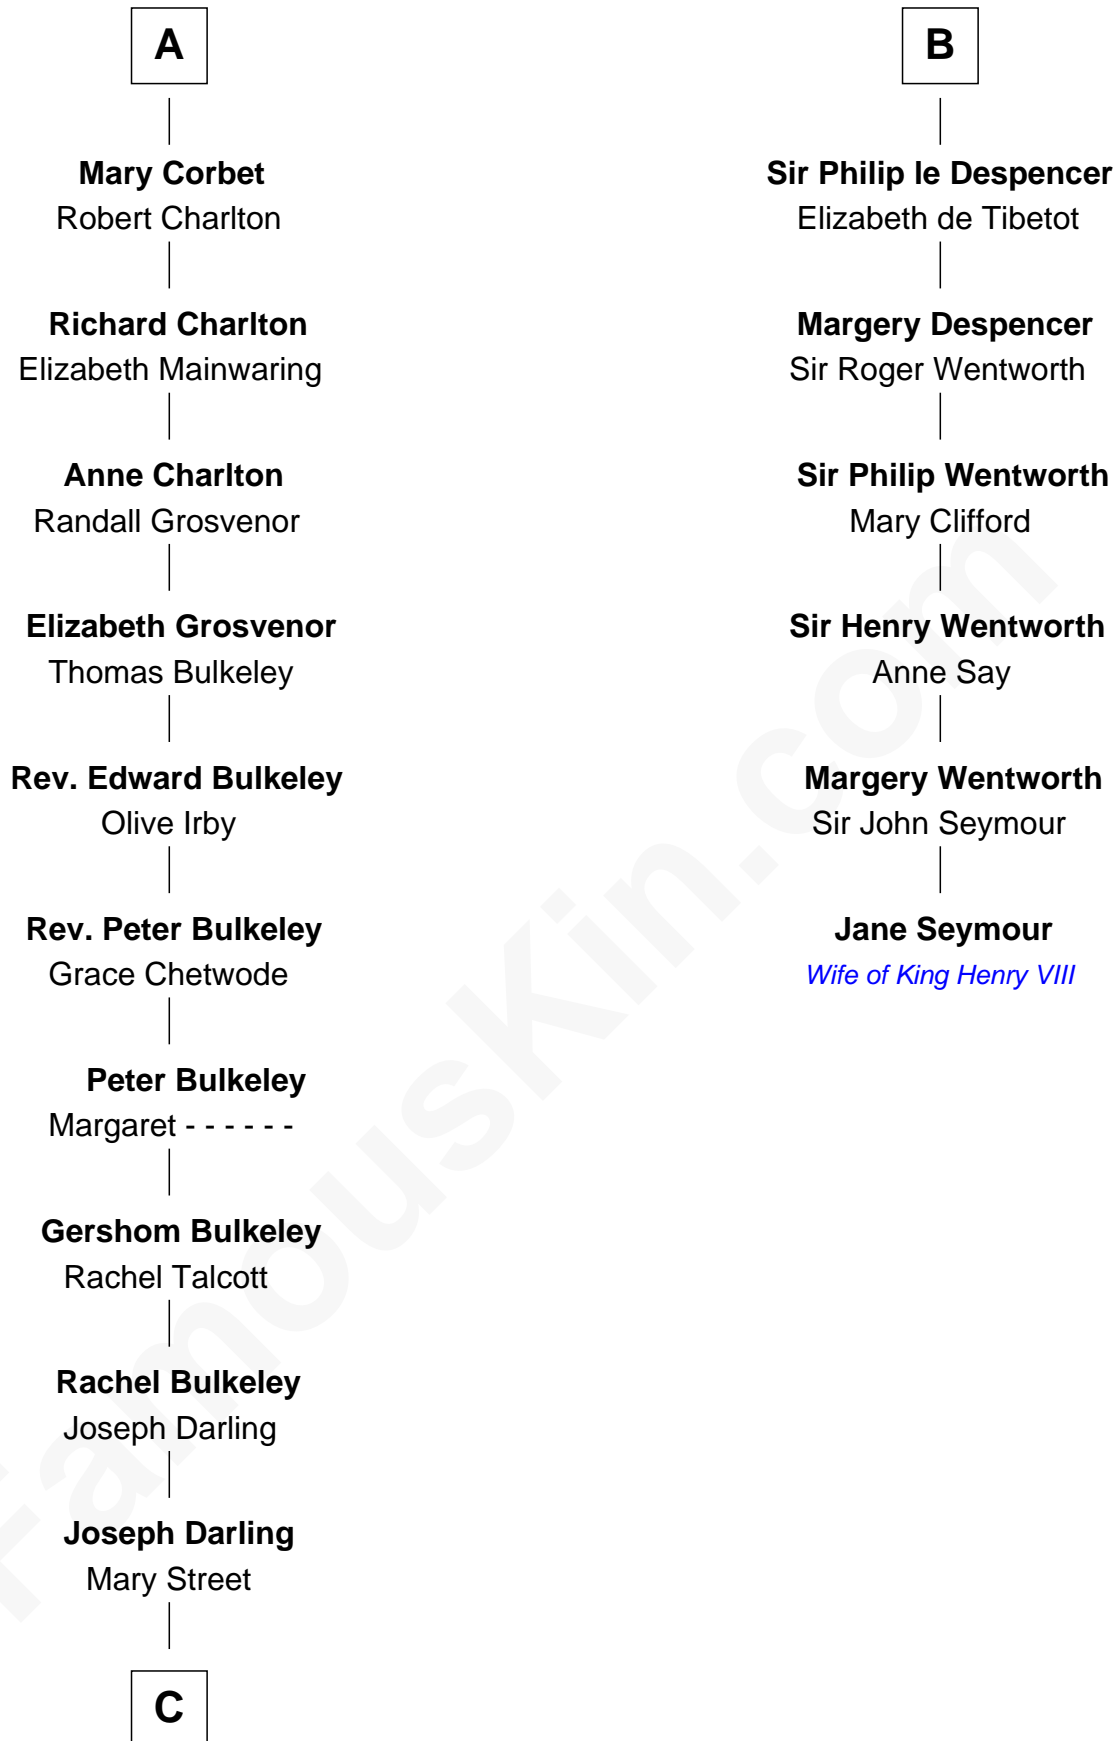

**FamousKin.com**  
**Relationship Chart of**  
**Norman Rockwell**  
*American Artist*

12th cousin 9 times removed of

**Jane Seymour**  
*3rd Wife of King Henry VIII*

**C**

—  
**Rachel Darling**  
Runa Rockwell

—  
**Samuel Darling Rockwell**  
Orilla Janes Sherman

—  
**John William Rockwell**  
Phebe Boyce Waring

—  
**Jarvis Waring Rockwell**  
Anne Mary Hill

—  
**Norman Rockwell**  
*American Artist*

FamousKin.com