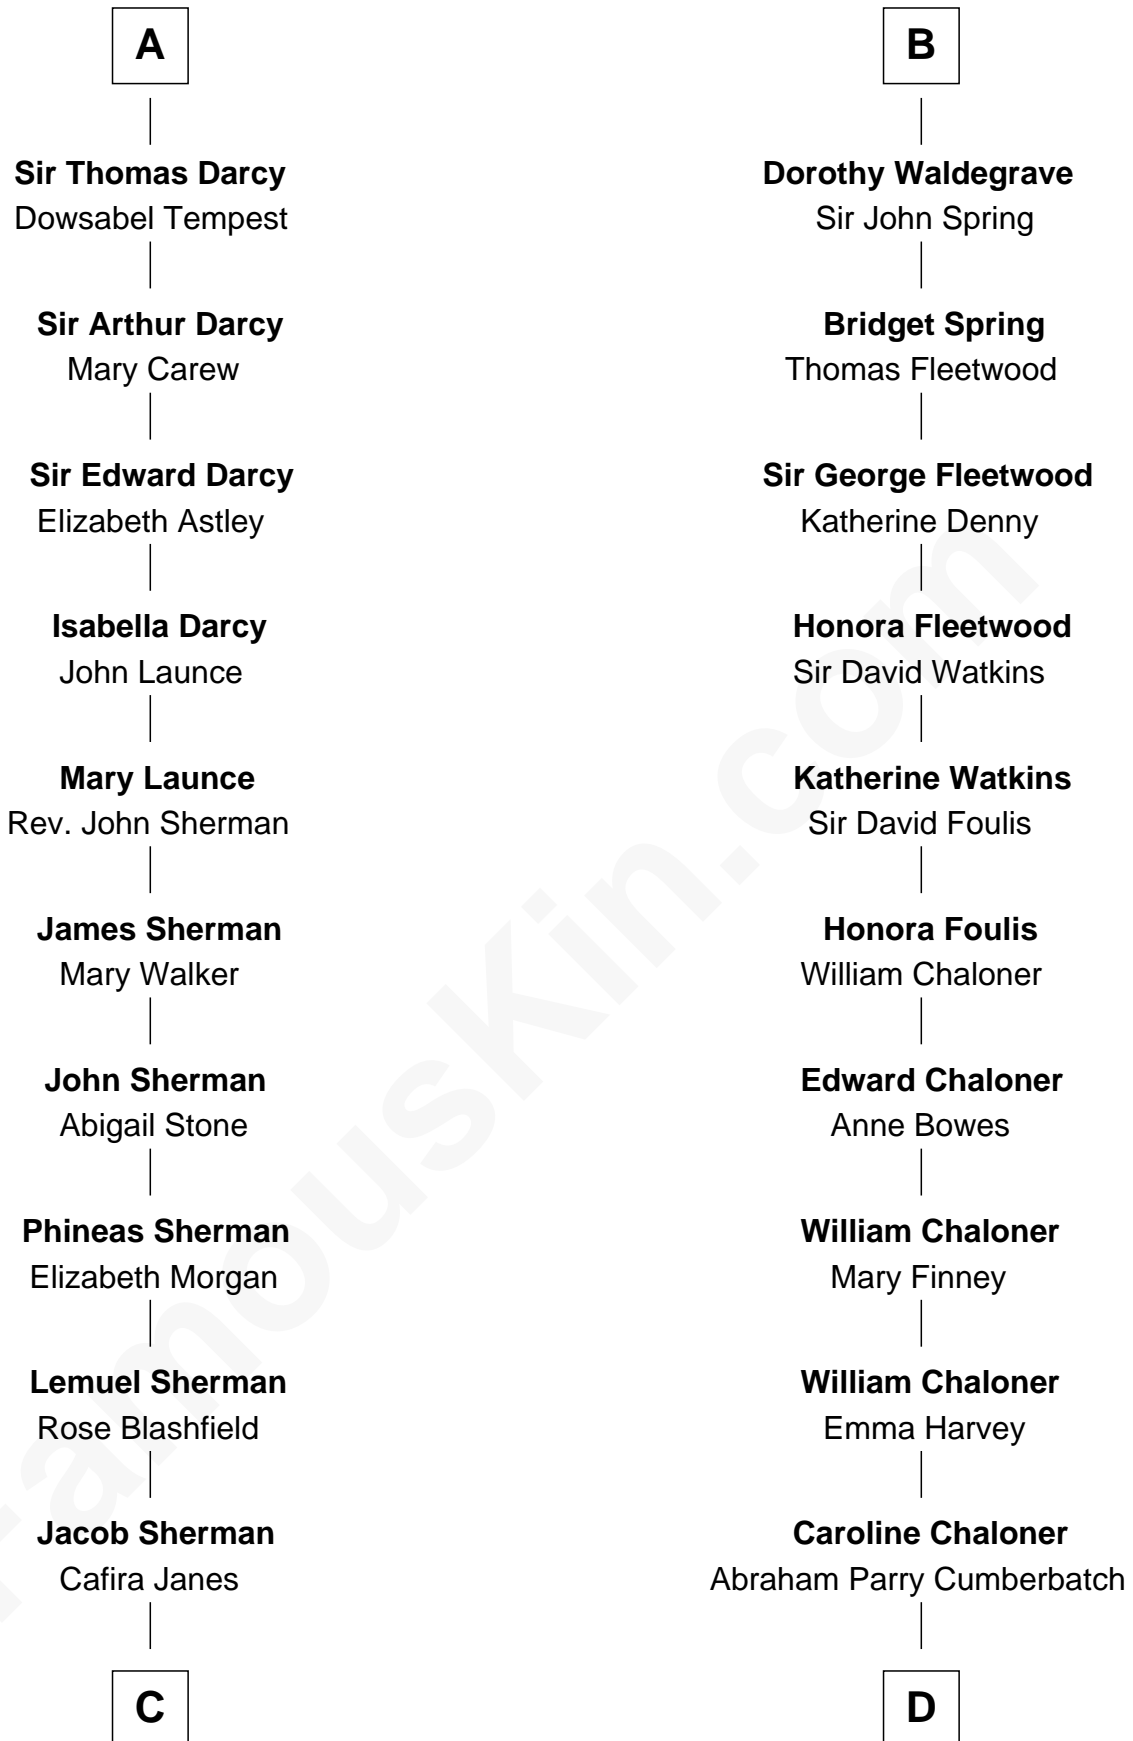

FamousKin.com
Relationship Chart of
Norman Rockwell
American Artist

20th cousin 1 time removed of

Benedict Cumberbatch
Movie, Television and Stage Actor

C

Orilla Janes Sherman
Samuel Darling Rockwell

John William Rockwell
Phebe Boyce Waring

Jarvis Waring Rockwell
Anne Mary Hill

Norman Rockwell
American Artist

D

Robert William Cumberbatch
Louisa Grace Hanson

Henry Alfred Cumberbatch
Hélène Gertrude Rees

Henry Carlton Cumberbatch
Pauline Ellen Laing Congdon