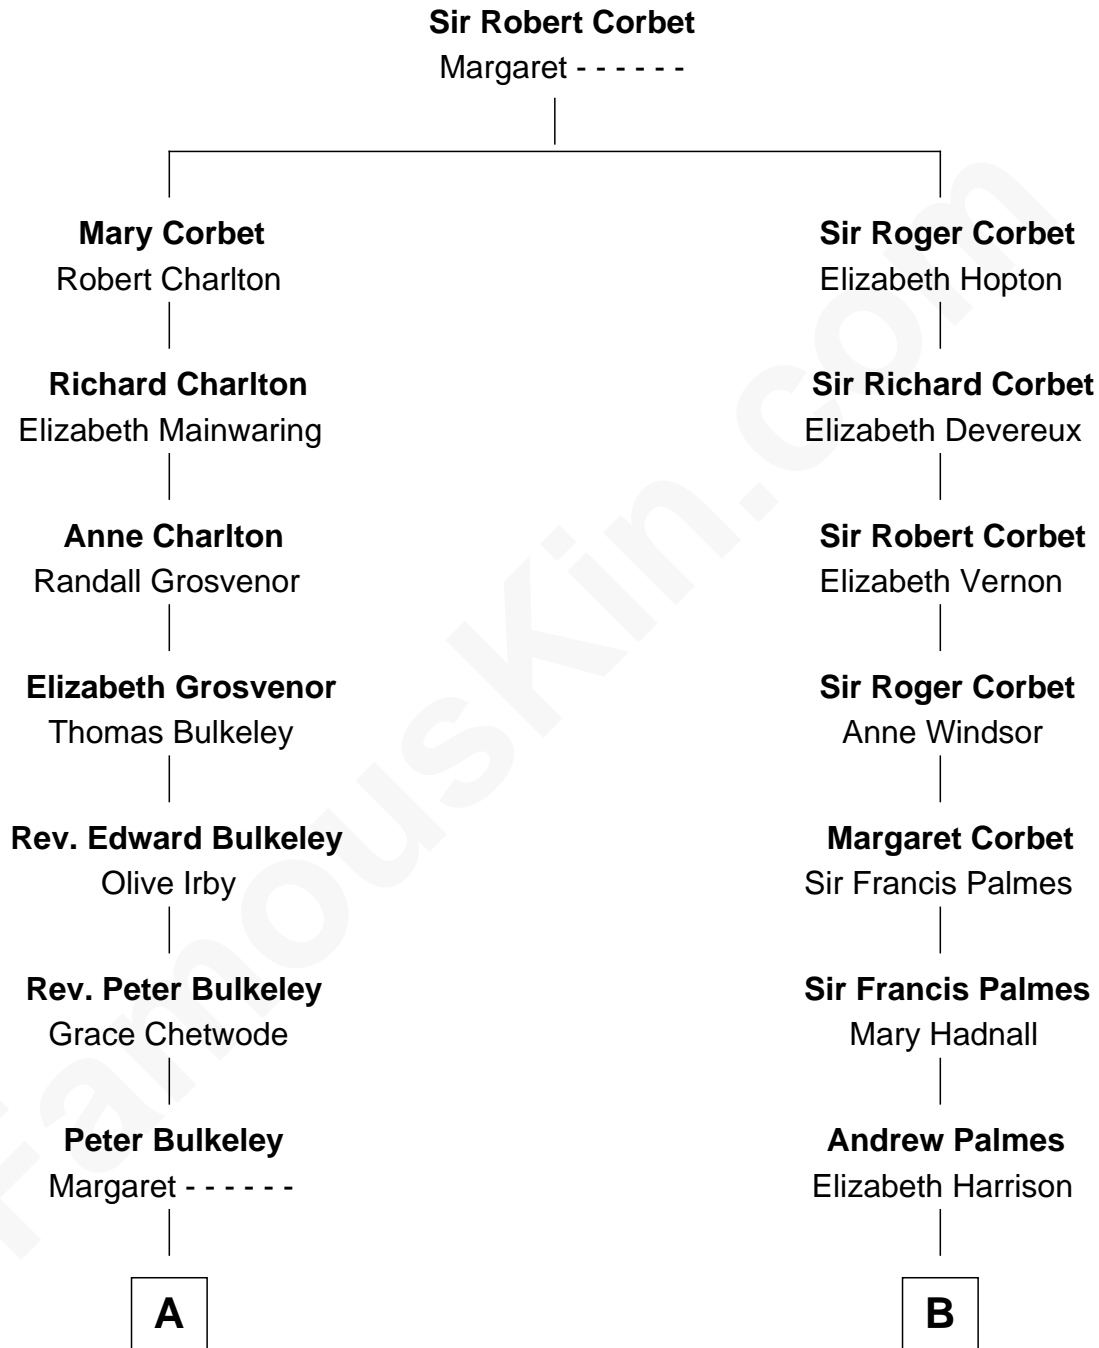

FamousKin.com
Relationship Chart of
Norman Rockwell
American Artist

14th cousin 4 times removed of
Benedict Cumberbatch
Movie, Television and Stage Actor

C

Timothy Carlton Congdon Cumberbatch

Wanda Ventham