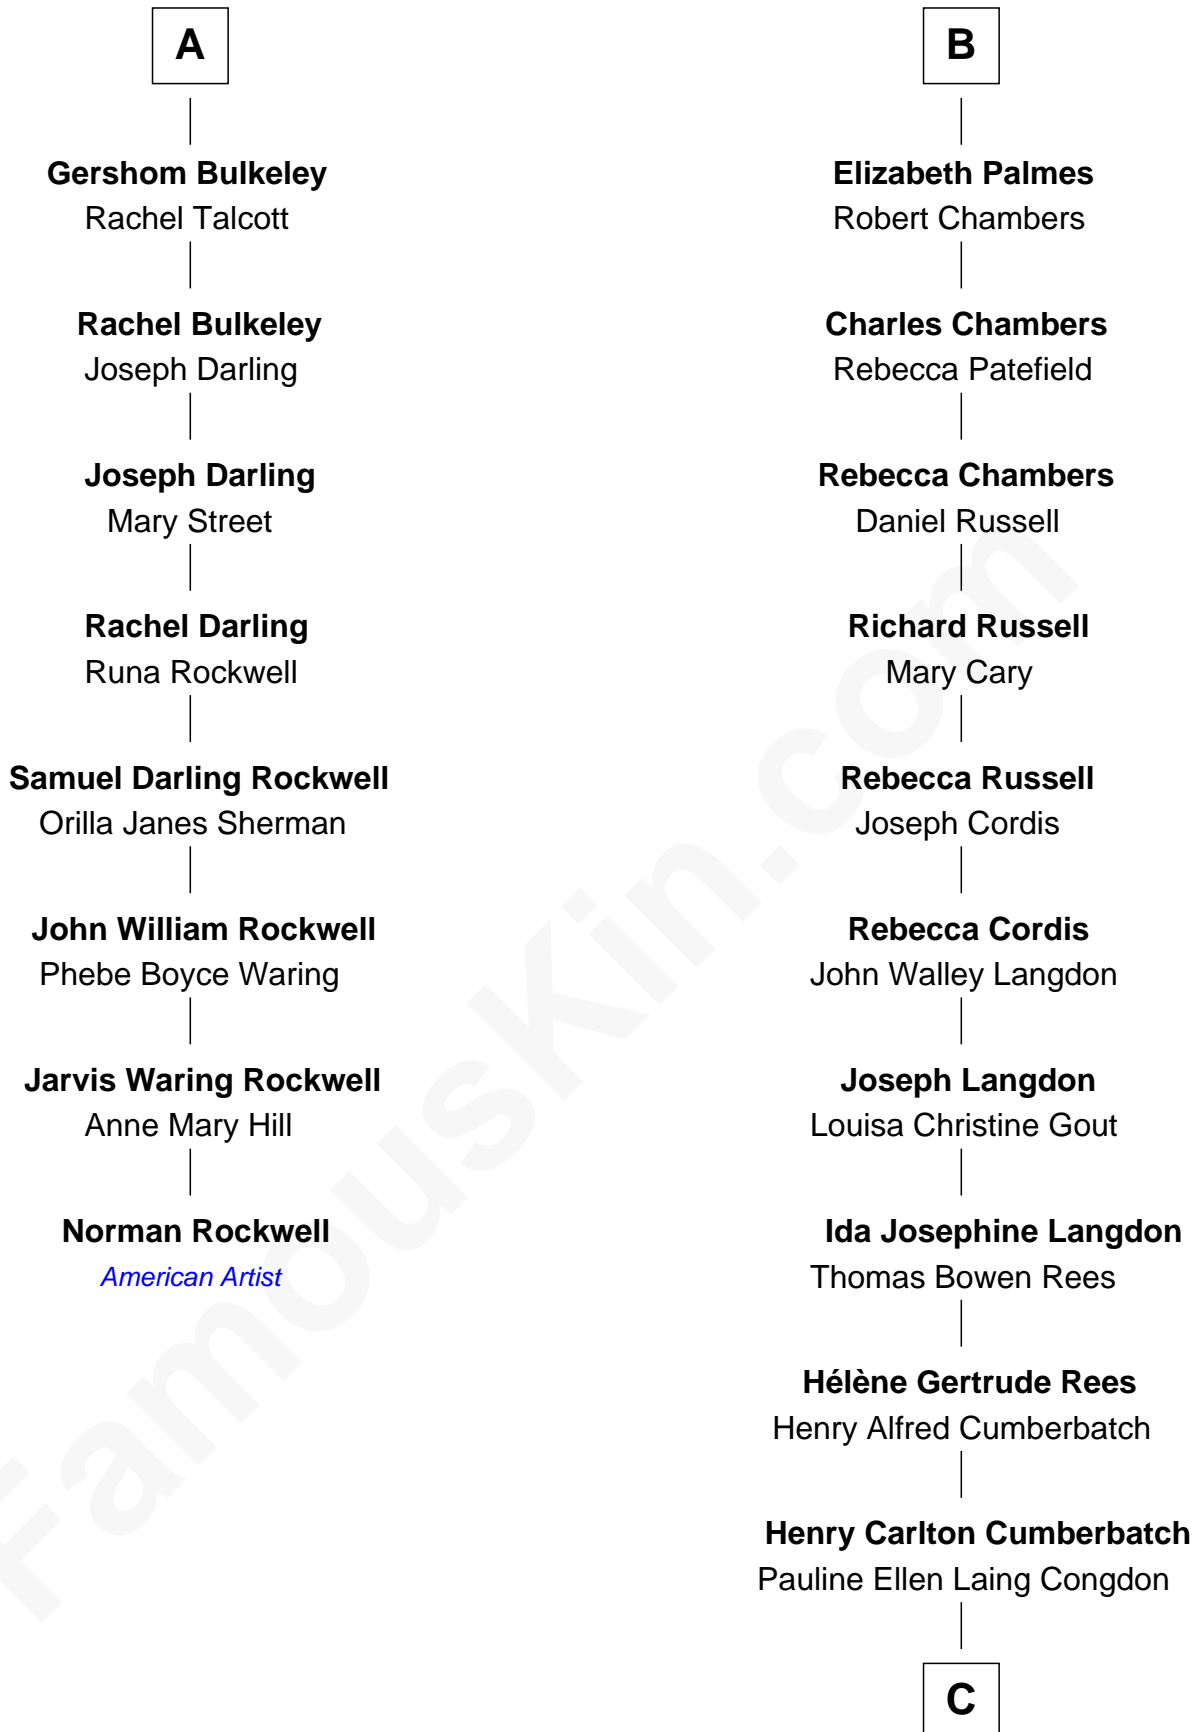

FamousKin.com
Relationship Chart of
Norman Rockwell
American Artist

14th cousin 4 times removed of
Benedict Cumberbatch
Movie, Television and Stage Actor

C

Timothy Carlton Congdon Cumberbatch

Wanda Ventham