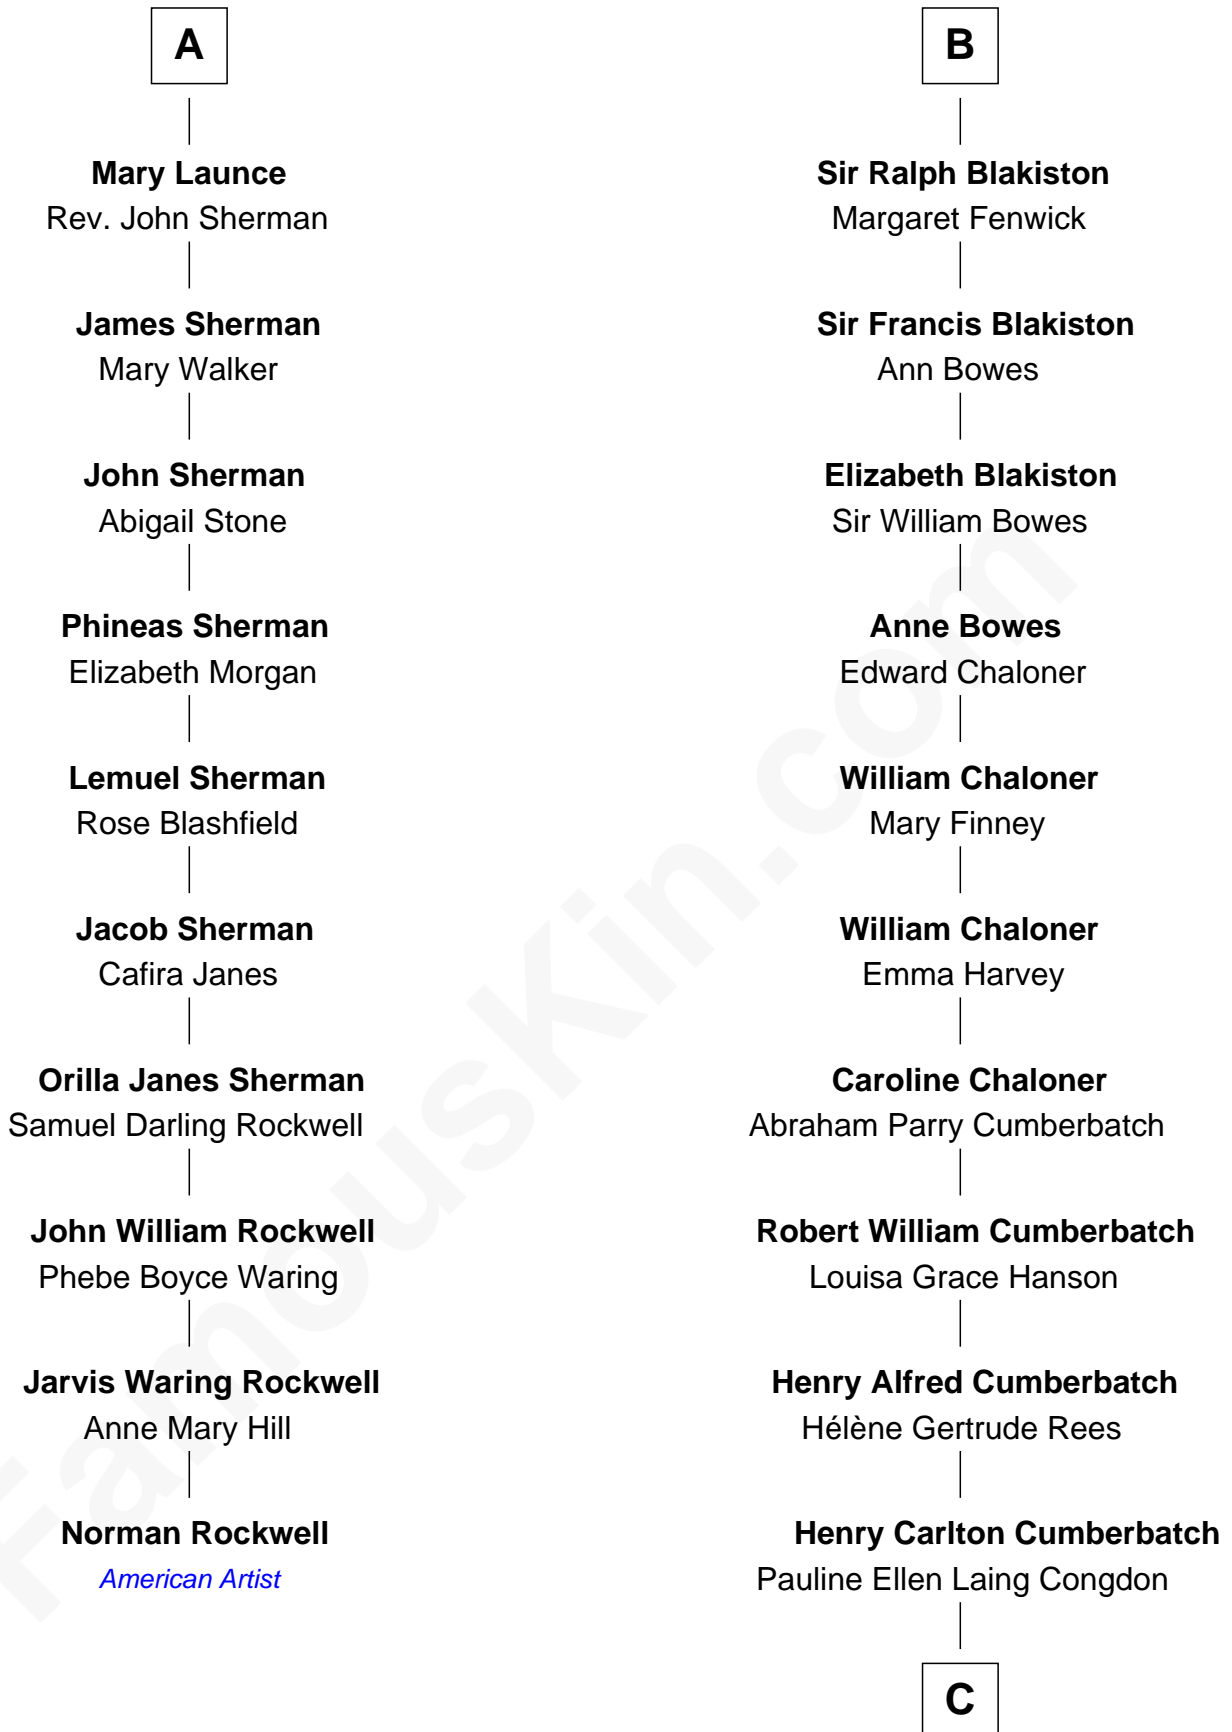

FamousKin.com
Relationship Chart of
Norman Rockwell
American Artist

16th cousin 2 times removed of
Benedict Cumberbatch
Movie, Television and Stage Actor

C

Timothy Carlton Congdon Cumberbatch

Wanda Ventham