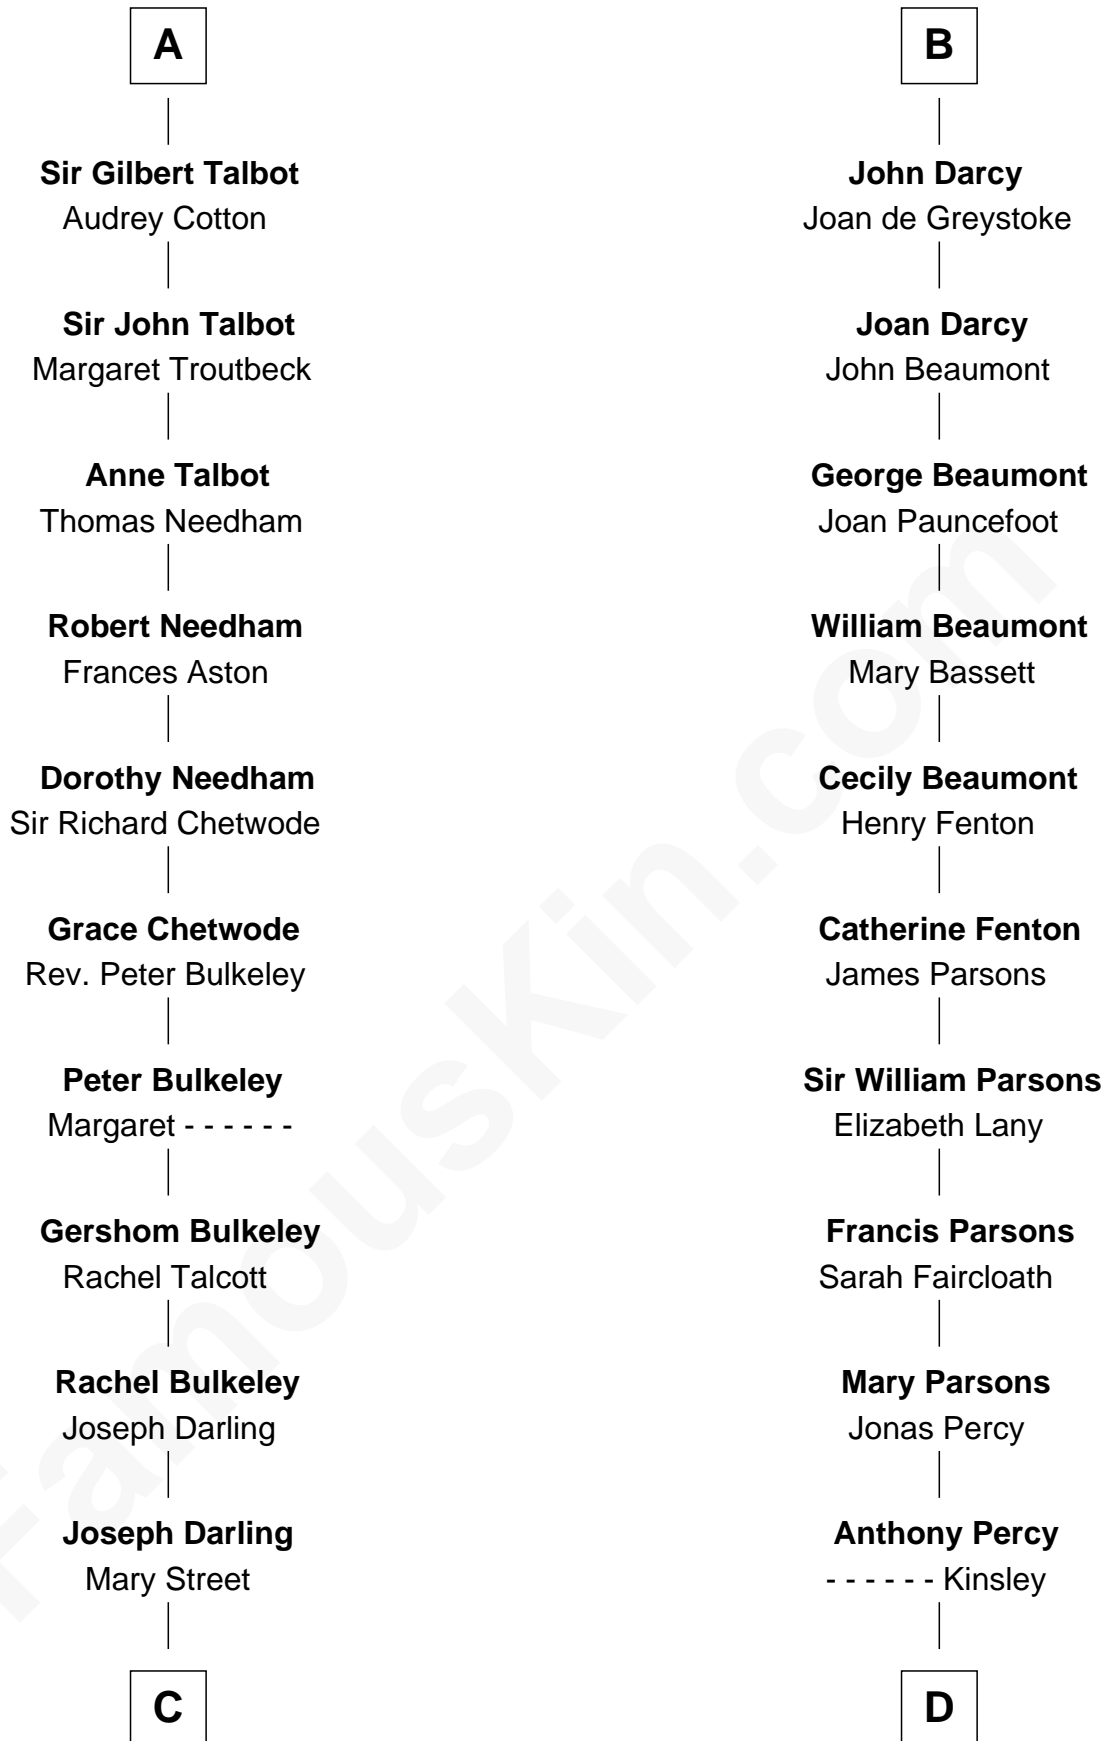

FamousKin.com Relationship Chart of

Norman Rockwell

American Artist

21st cousin of

Sir Arthur Conan Doyle

Author, "Sherlock Holmes"

Sir Humphrey de Bohun

Maud of Eu