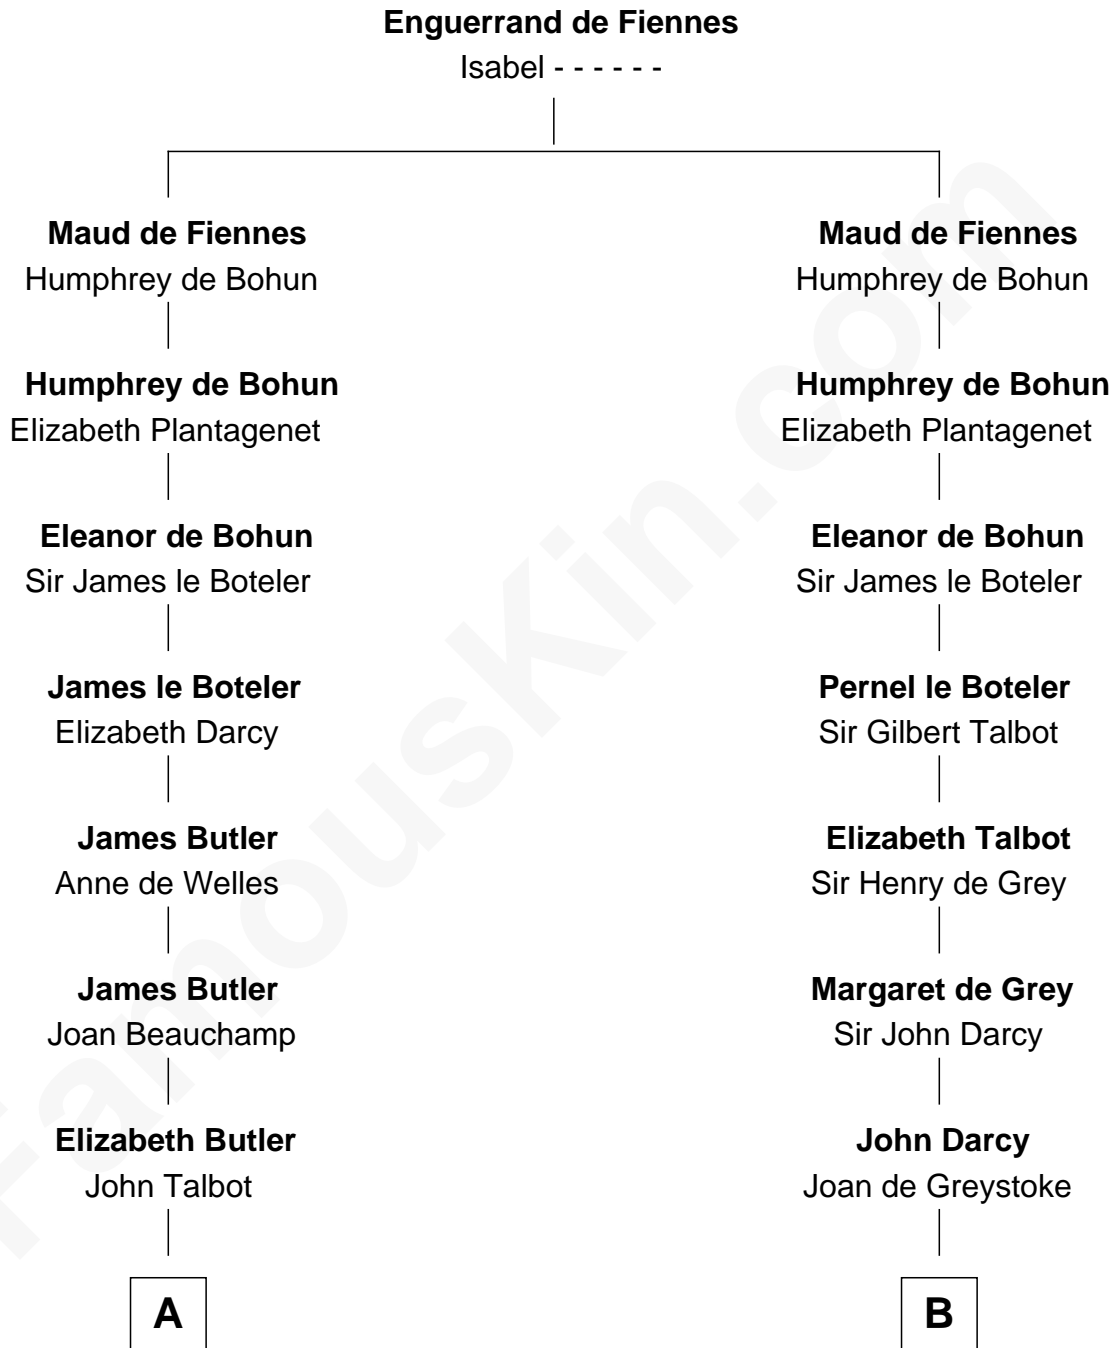

FamousKin.com
Relationship Chart of
Norman Rockwell
American Artist

20th cousin 1 time removed of
Sir Arthur Conan Doyle
Author, "Sherlock Holmes"

C

Rachel Darling
Runa Rockwell

Samuel Darling Rockwell
Orilla Janes Sherman

John William Rockwell
Phebe Boyce Waring

Jarvis Waring Rockwell
Anne Mary Hill

Norman Rockwell
American Artist

D

William Pack
Catherine Scott

Catherine Pack
William Foley

Mary Josephine Elizabeth Foley
Charles Altamont Doyle

Sir Arthur Conan Doyle
Author, "Sherlock Holmes"