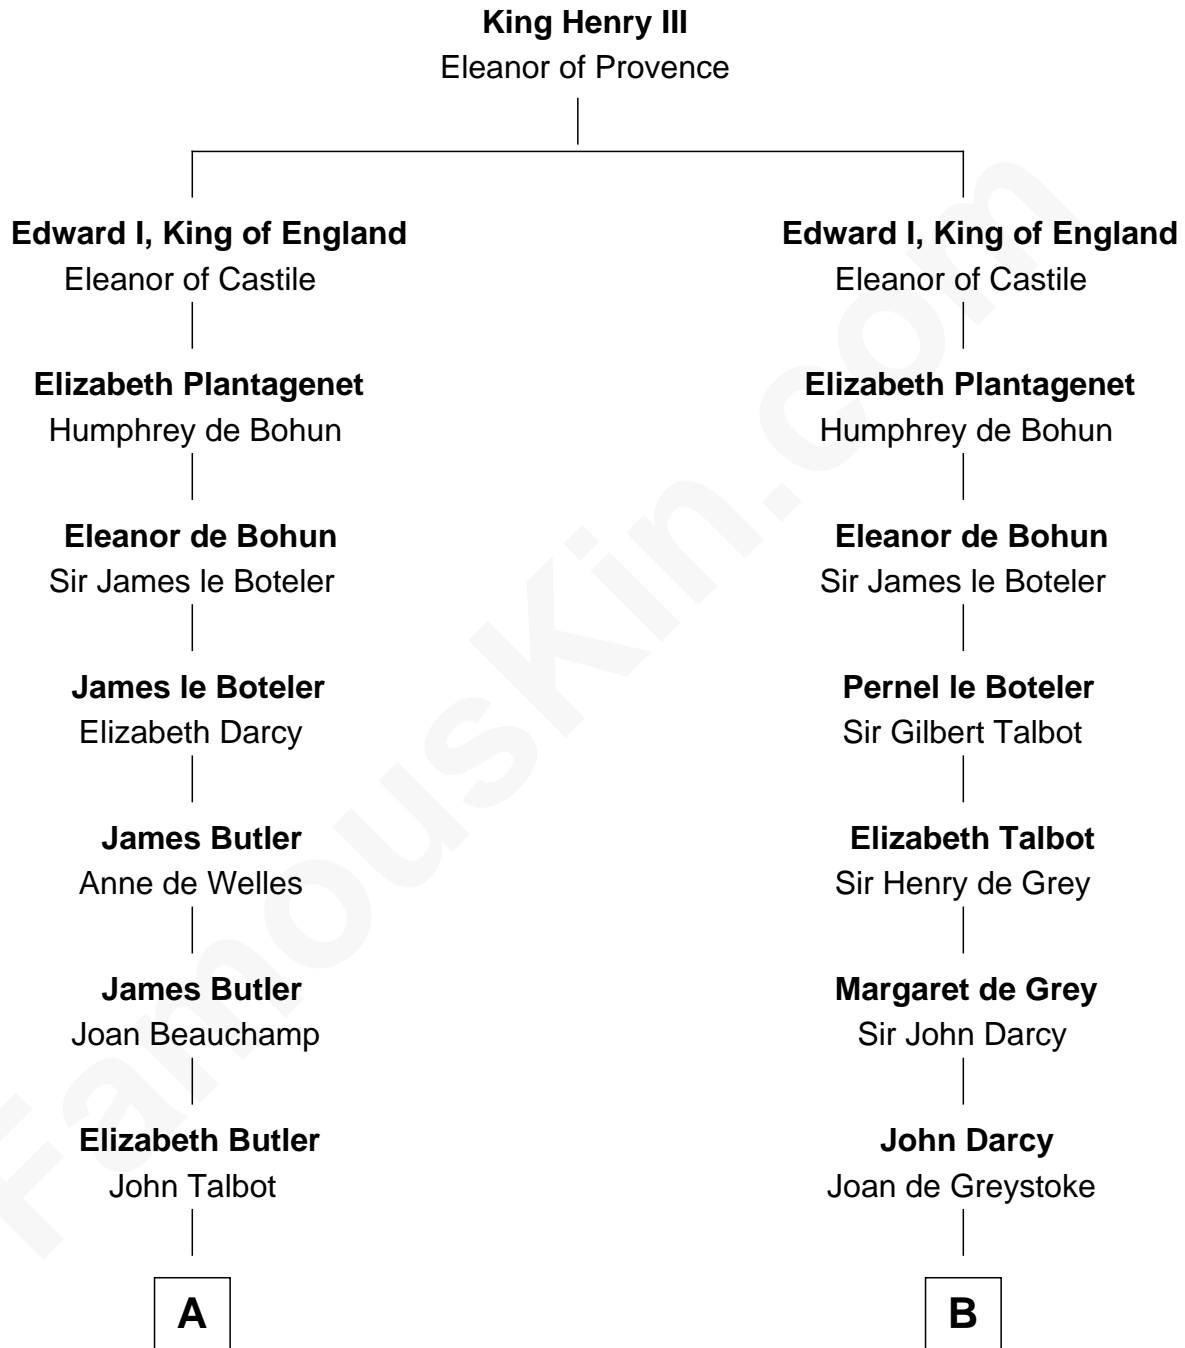

FamousKin.com
Relationship Chart of
Norman Rockwell
American Artist

20th cousin 1 time removed of
Sir Arthur Conan Doyle
Author, "Sherlock Holmes"

C

Rachel Darling
Runa Rockwell

Samuel Darling Rockwell
Orilla Janes Sherman

John William Rockwell
Phebe Boyce Waring

Jarvis Waring Rockwell
Anne Mary Hill

Norman Rockwell
American Artist

D

William Pack
Catherine Scott

Catherine Pack
William Foley

Mary Josephine Elizabeth Foley
Charles Altamont Doyle

Sir Arthur Conan Doyle
Author, "Sherlock Holmes"