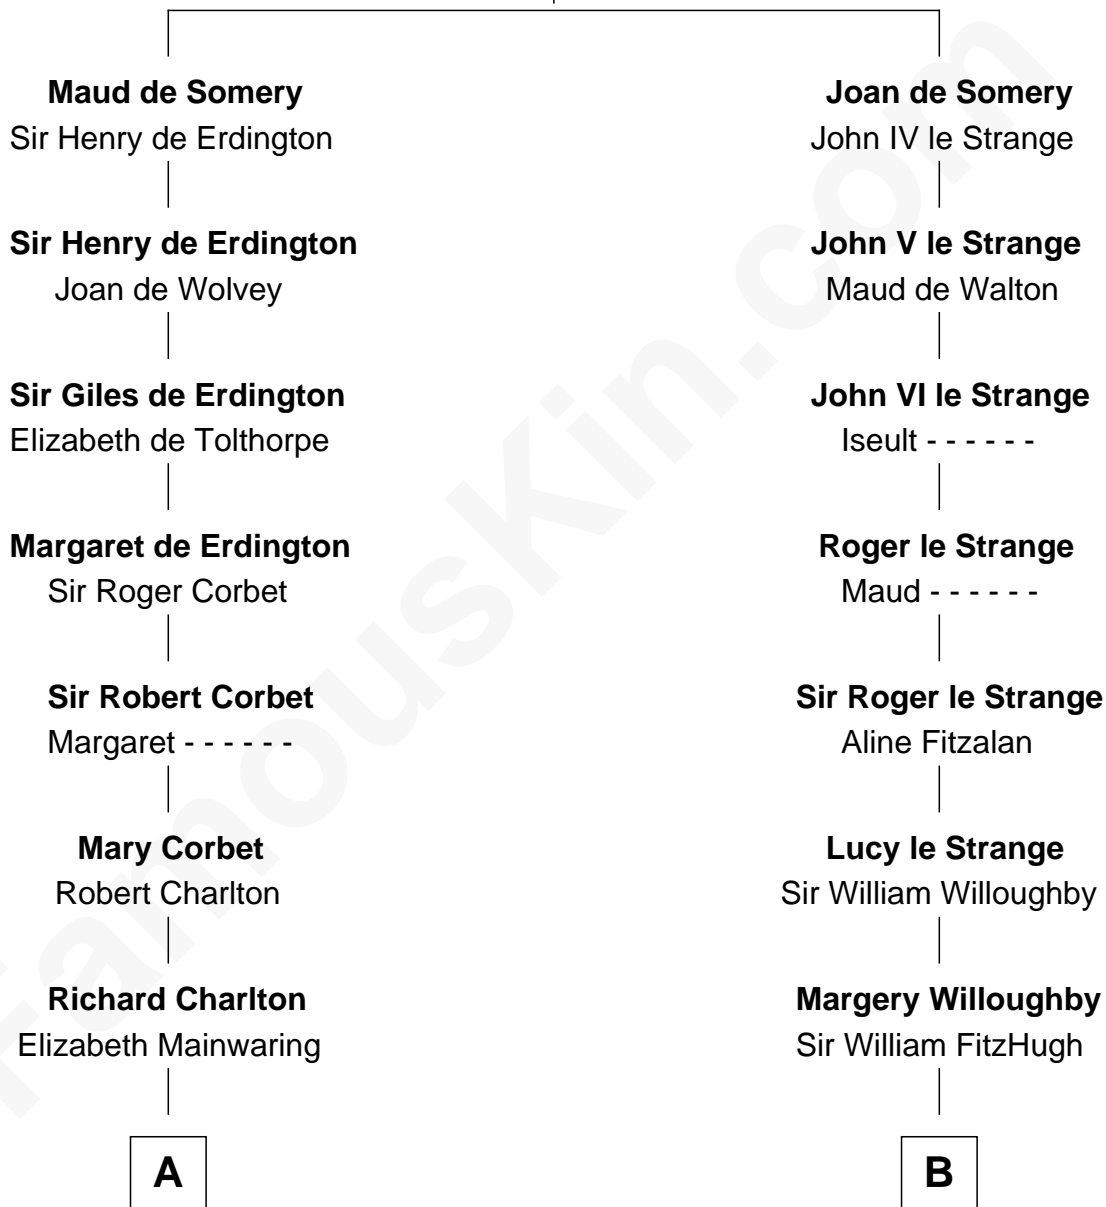

FamousKin.com
Relationship Chart of
Norman Rockwell
American Artist

19th cousin 2 times removed of
Queen Elizabeth II
Queen of the United Kingdom

Sir Roger de Somery
 Nichole d'Aubenev

Elizabeth II photo by [Eric Draper](#)