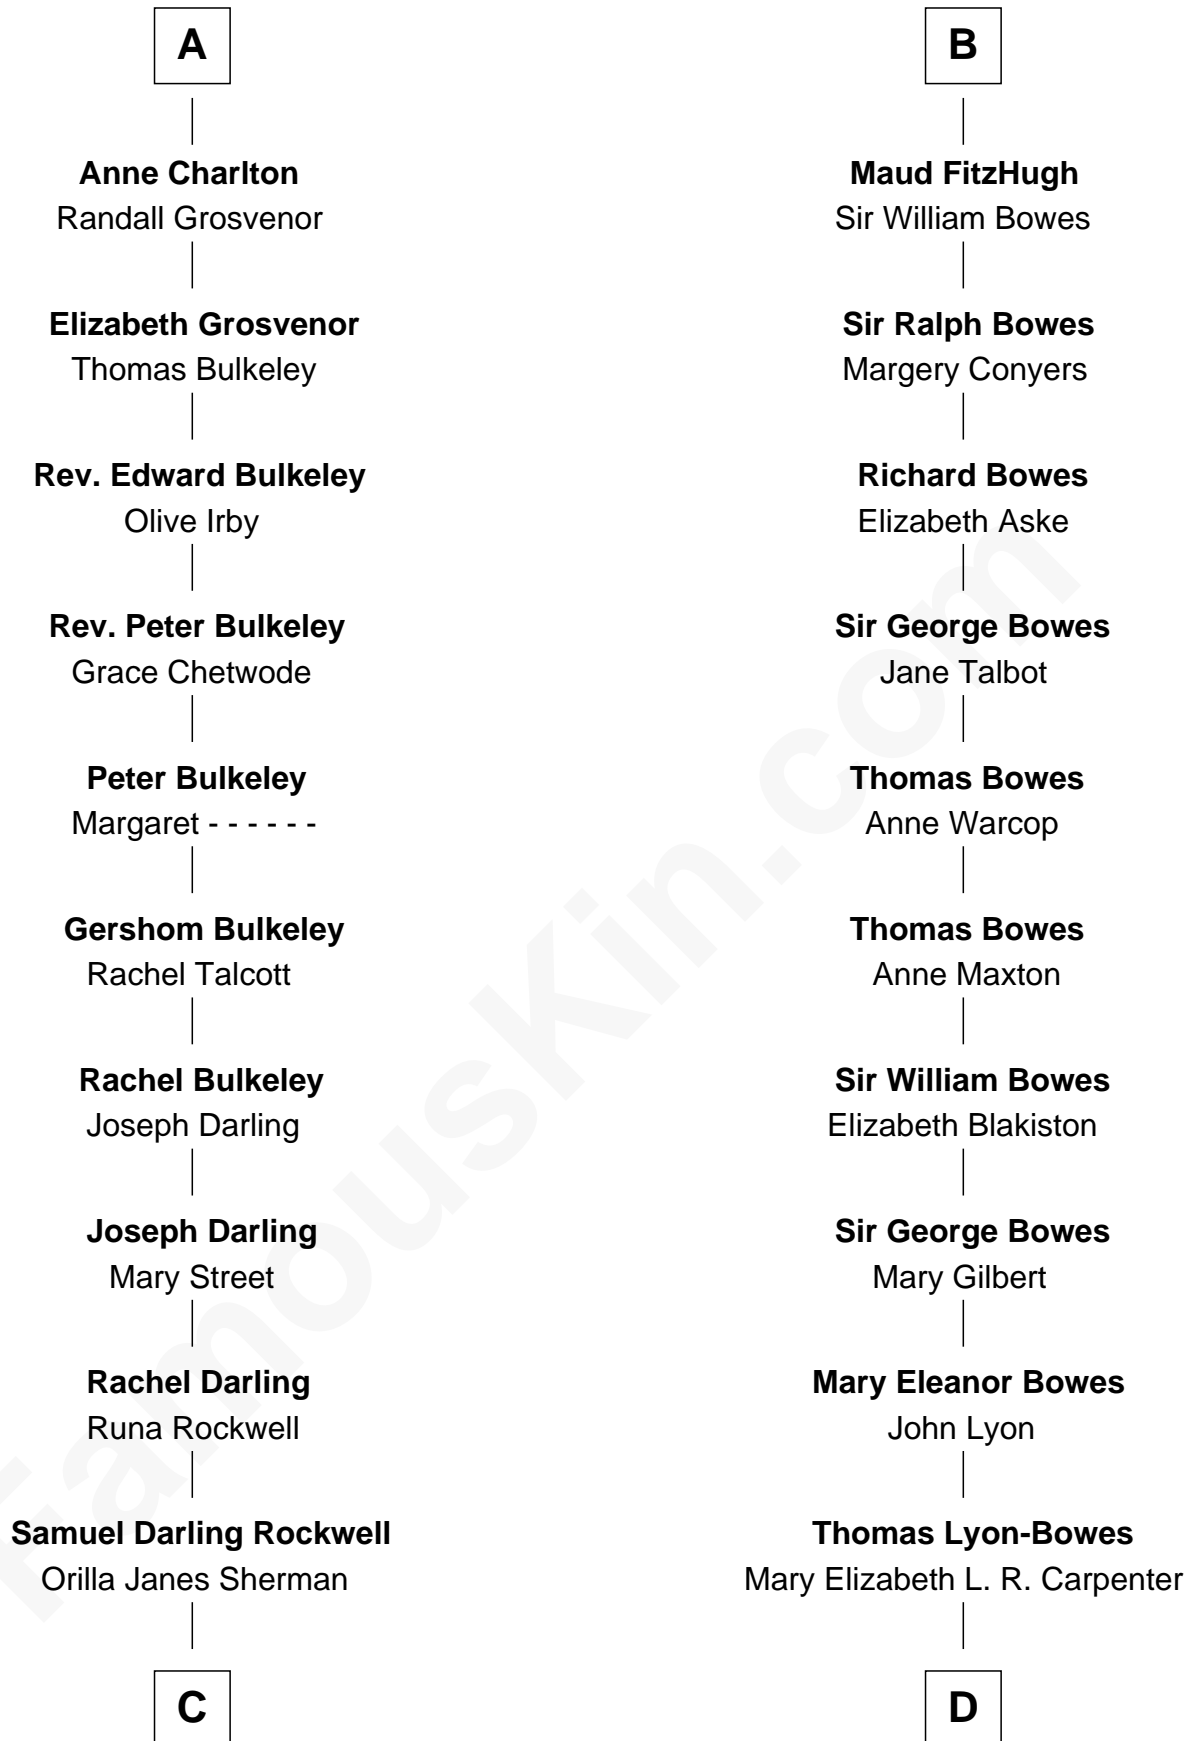

FamousKin.com
Relationship Chart of
Norman Rockwell
American Artist

19th cousin 2 times removed of
Queen Elizabeth II
Queen of the United Kingdom

Sir Roger de Somery
 Nichole d'Aubenev

Elizabeth II photo by [Eric Draper](#)