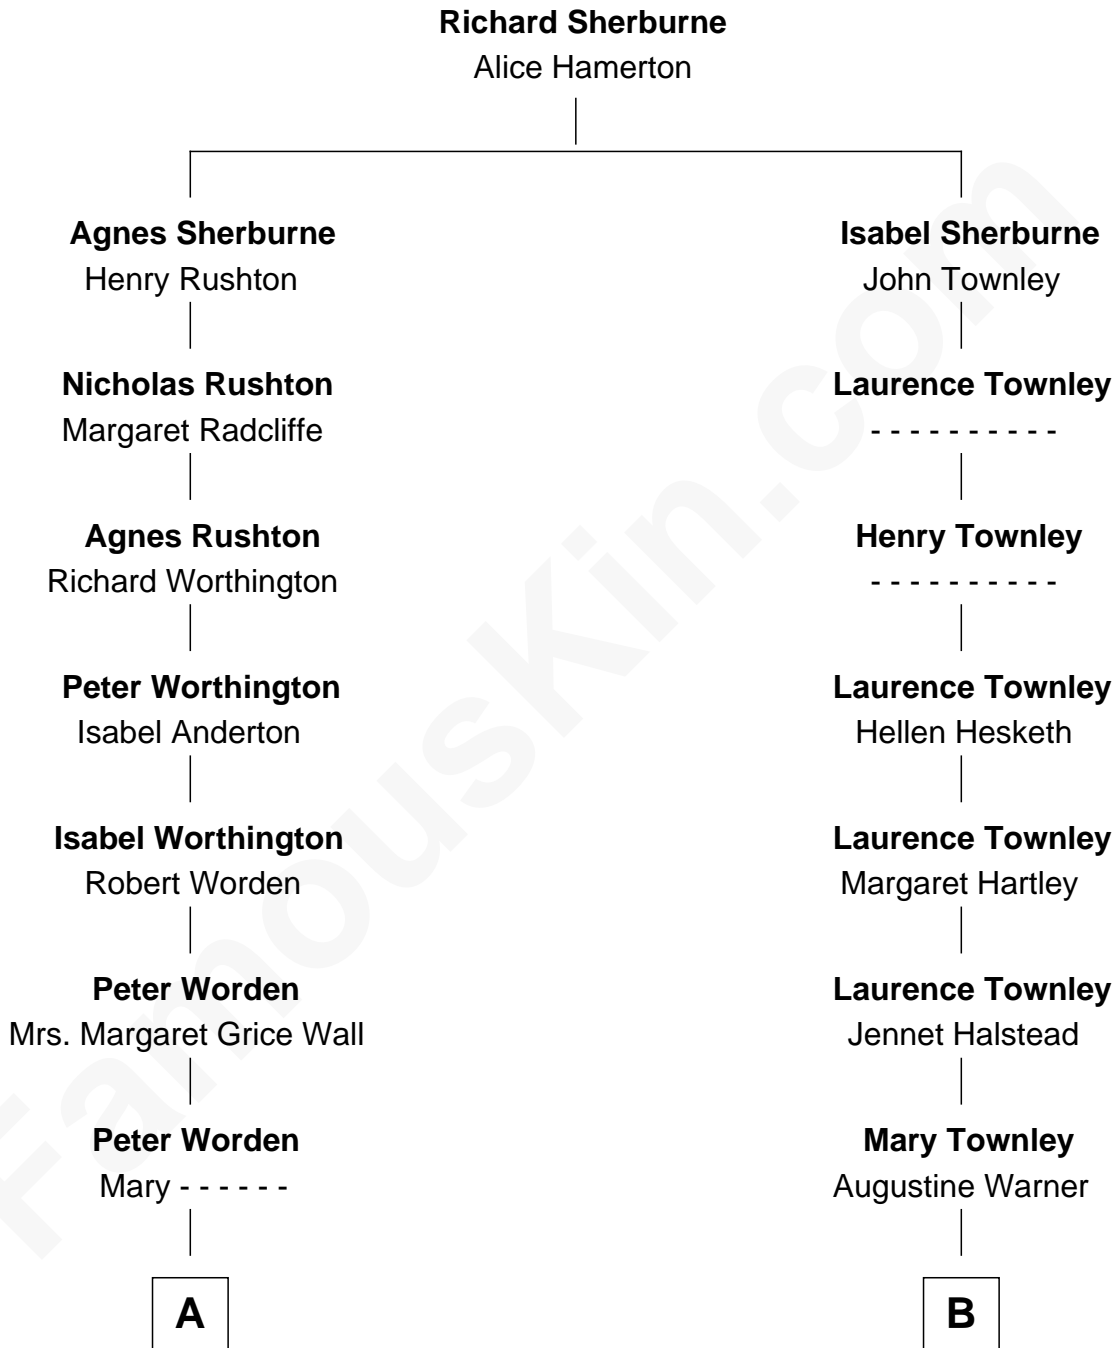

FamousKin.com
Relationship Chart of
Norman Rockwell
American Artist

16th cousin 1 time removed of
Queen Elizabeth II
Queen of the United Kingdom

Elizabeth II photo by [Eric Draper](#)