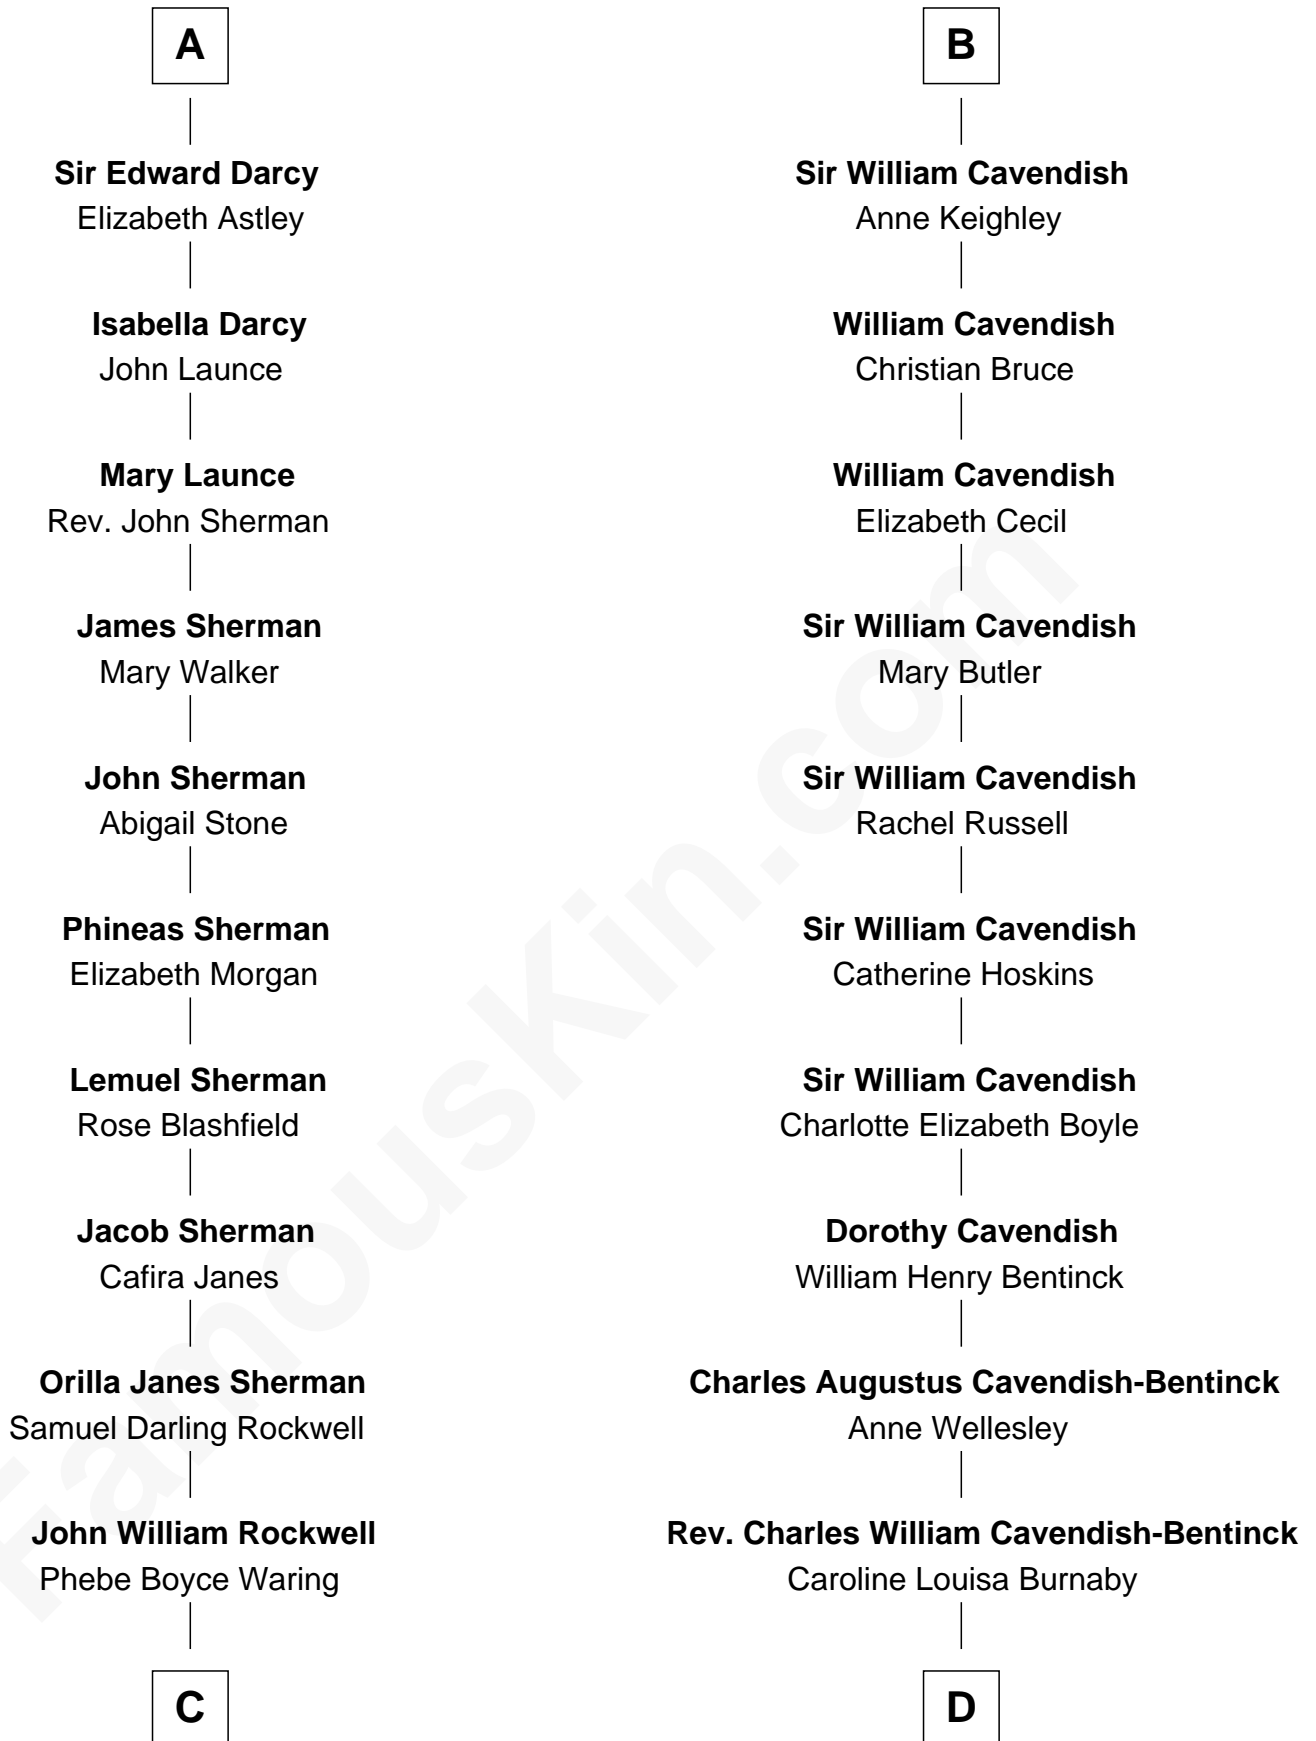

**FamousKin.com**  
**Relationship Chart of**  
**Norman Rockwell**  
*American Artist*

18th cousin 1 time removed of  
**Queen Elizabeth II**  
*Queen of the United Kingdom*

FamousKin.com