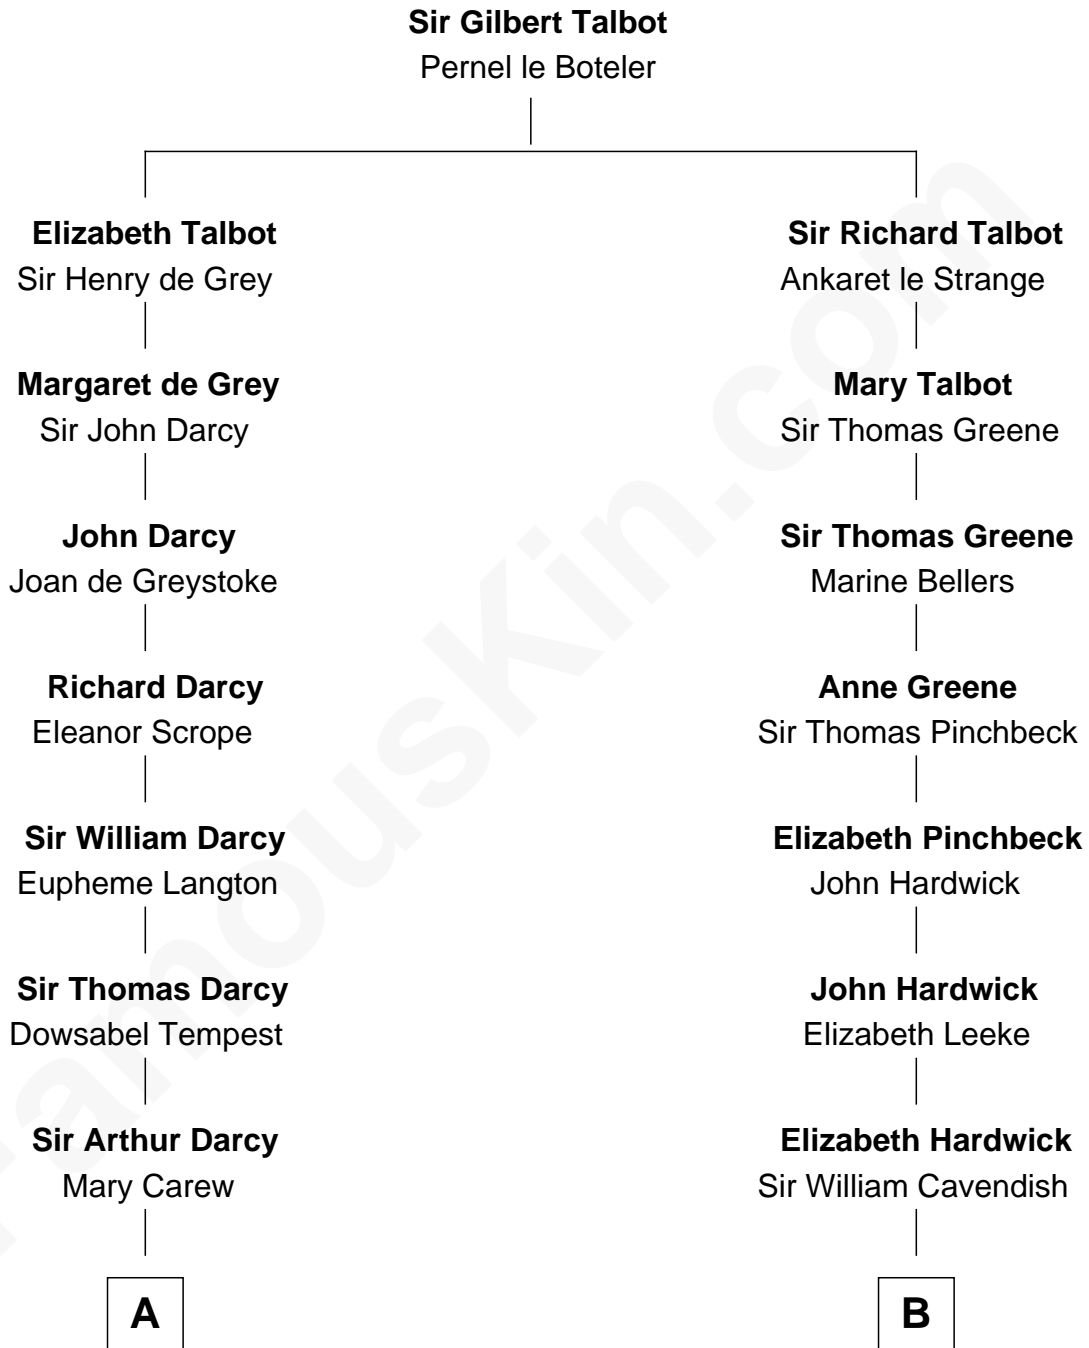

**FamousKin.com**  
**Relationship Chart of**  
**Norman Rockwell**  
*American Artist*

18th cousin 1 time removed of  
**Queen Elizabeth II**  
*Queen of the United Kingdom*

FamousKin.com