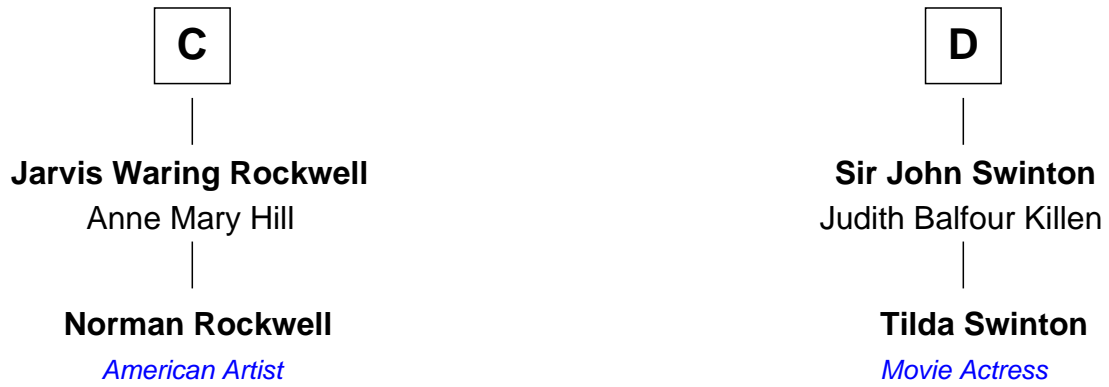

FamousKin.com Relationship Chart of

Norman Rockwell

American Artist

18th cousin of

Tilda Swinton

Movie Actress

John of Gaunt

*with wife
Katherine Roet*

Sir Arthur Darcy
Mary Carew

Elizabeth of Lancaster
John de Holand

Constance de Holand
Sir John Grey

Alice Grey
Sir William Knyvet

Sir Edmund Knyvet
Eleanor Tyrrel

Sir Thomas Knyvet
Muriel Howard

Sir Henry Knyvet
Anne Pickering

Alice Knyvet
Christopher Dacre

A

B

FamousKin.com