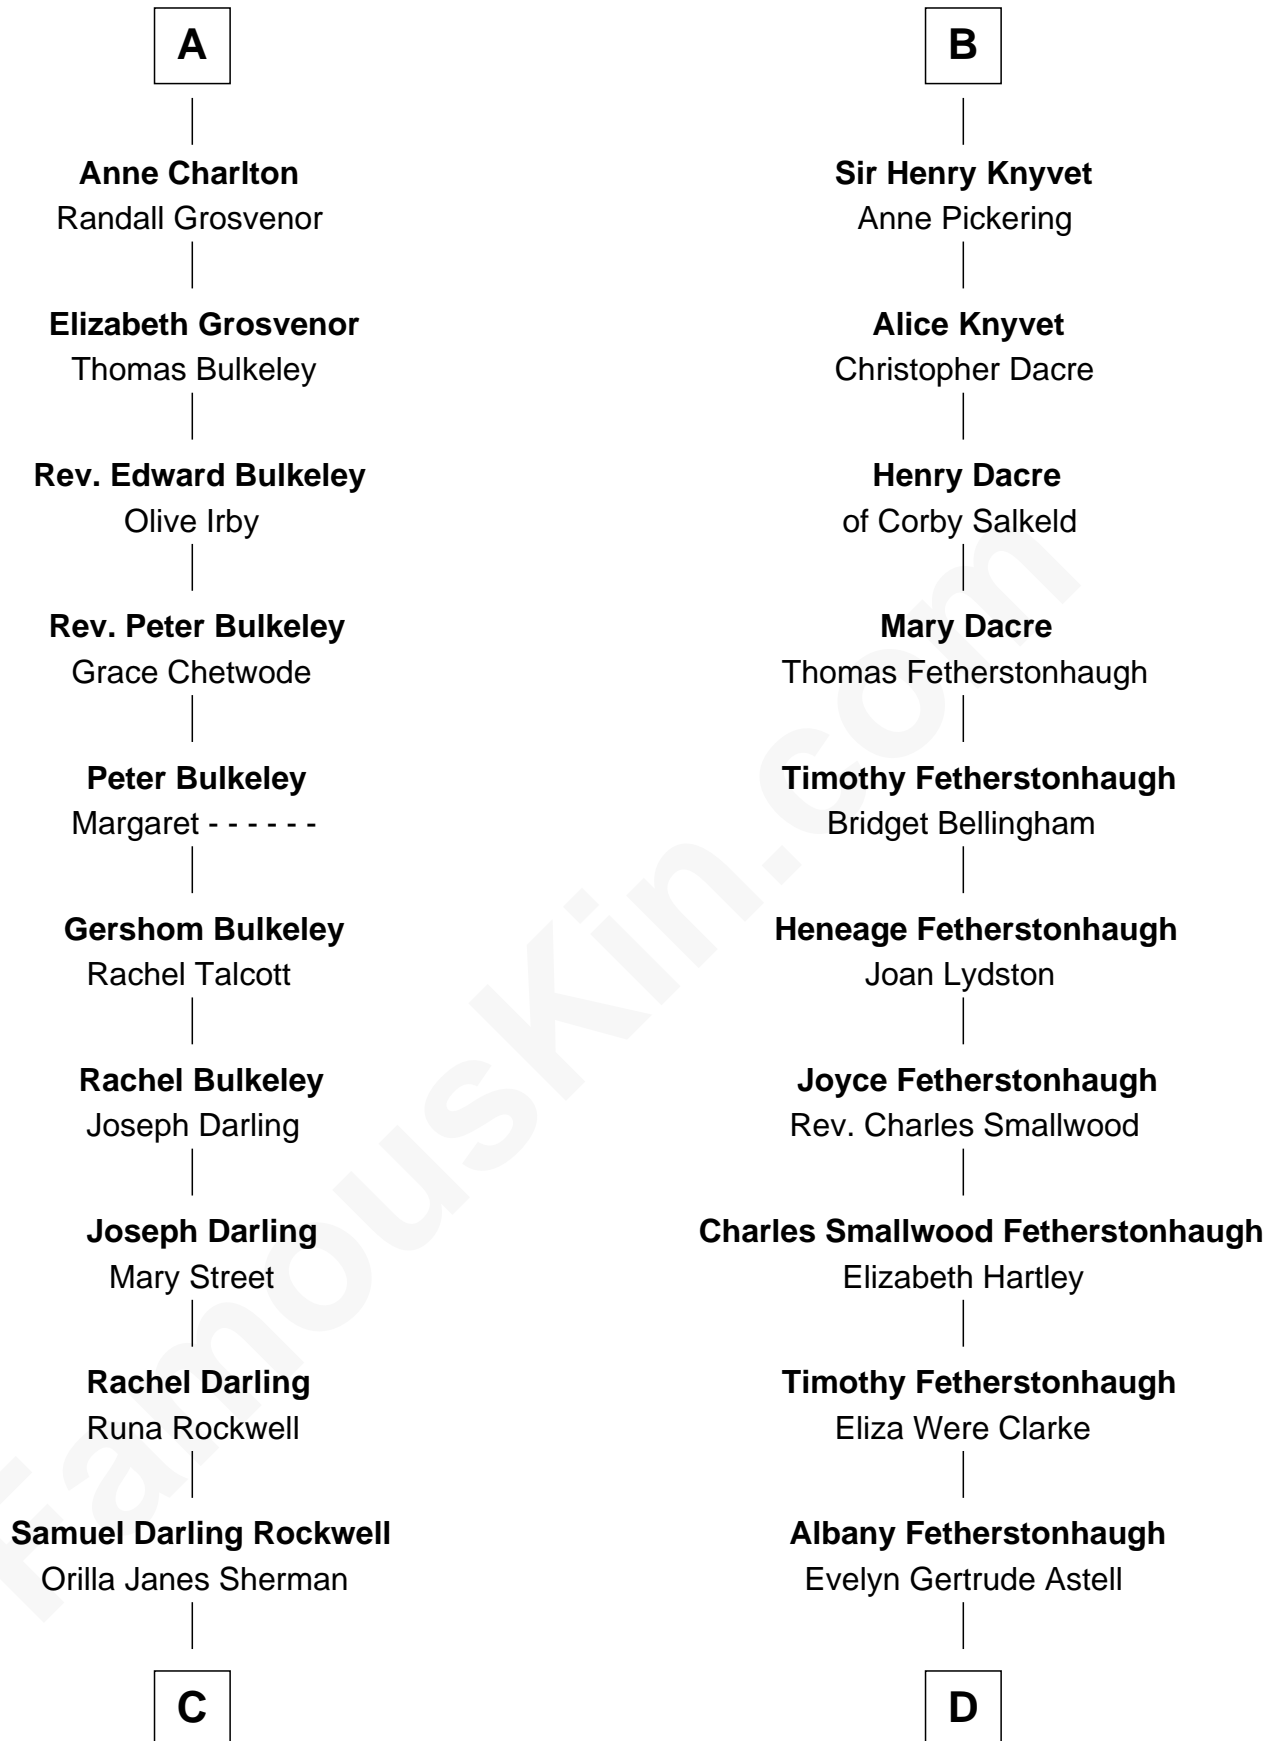

FamousKin.com
Relationship Chart of
Norman Rockwell
American Artist

19th cousin 1 time removed of
Tilda Swinton
Movie Actress

Tilda Swinton photo by [Nicolas Genin](#) (CC BY-SA 2.0)