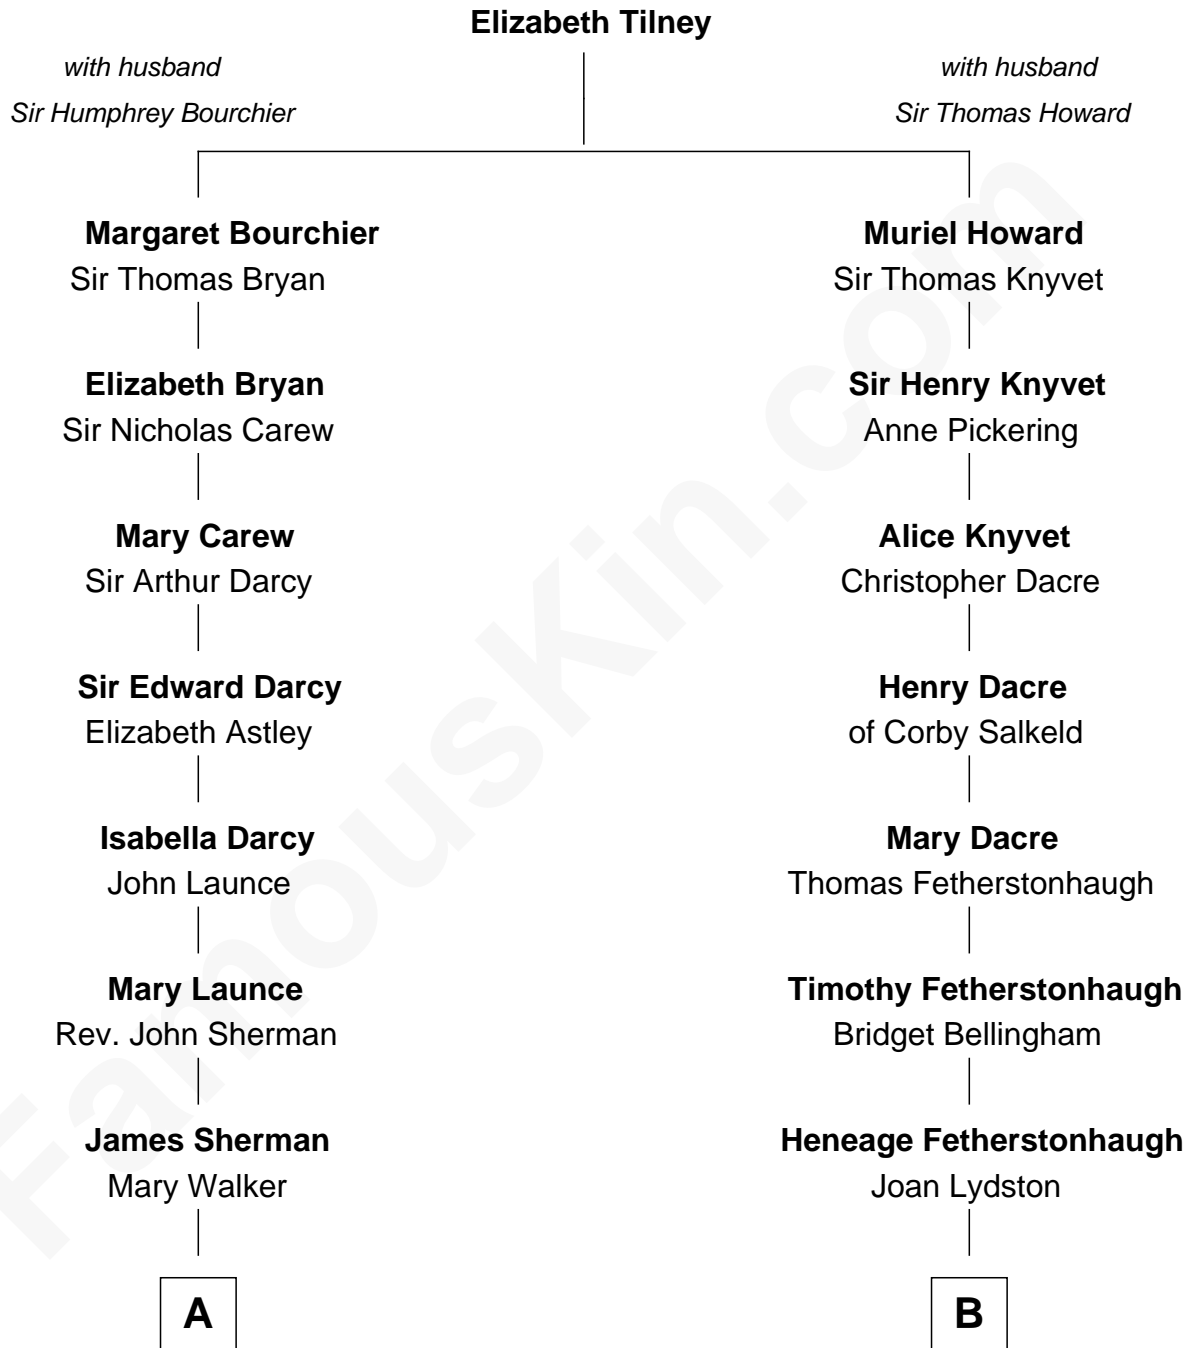

# FamousKin.com Relationship Chart of

**Norman Rockwell**

*American Artist*

14th cousin of

**Tilda Swinton**

*Movie Actress*

**A**

**John Sherman**

Abigail Stone

**Phineas Sherman**

Elizabeth Morgan

**Lemuel Sherman**

Rose Blashfield

**Jacob Sherman**

Cafira Janes

**Orilla Janes Sherman**

Samuel Darling Rockwell

**John William Rockwell**

Phebe Boyce Waring

**Jarvis Waring Rockwell**

Anne Mary Hill

**Norman Rockwell**

*American Artist*

**B**