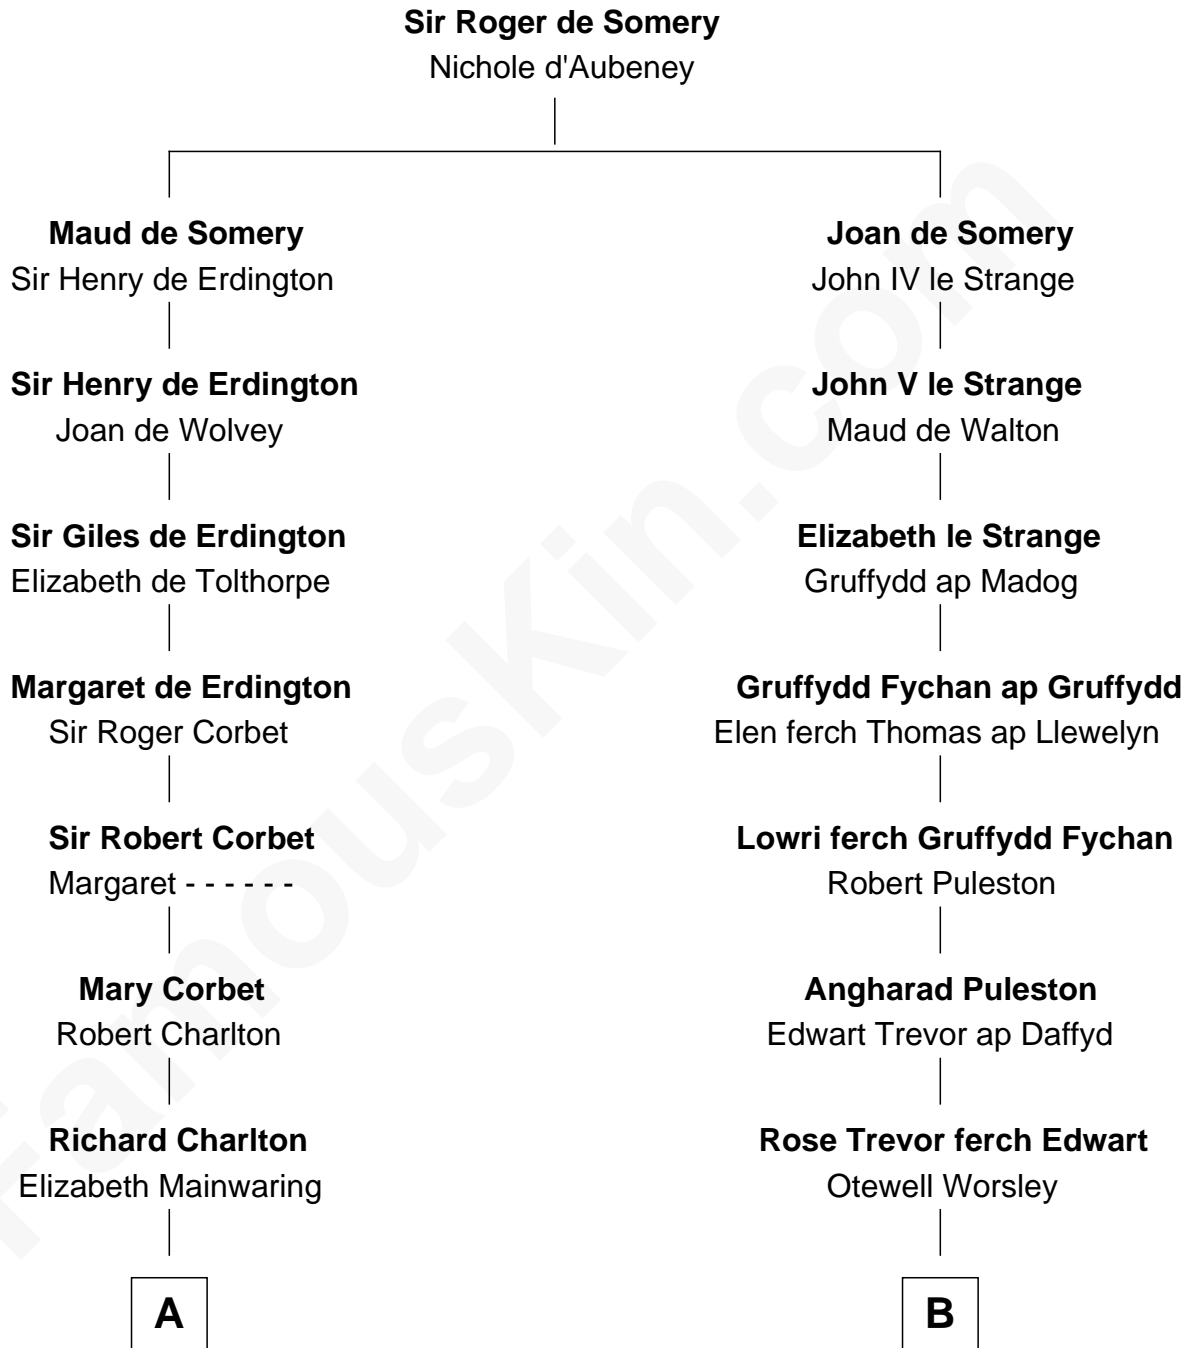

FamousKin.com
Relationship Chart of
Norman Rockwell
American Artist

17th cousin 2 times removed of

Jane (Appleton) Pierce
First Lady of President Franklin Pierce

C

—
John William Rockwell

Phebe Boyce Waring

—
Jarvis Waring Rockwell

Anne Mary Hill

—
Norman Rockwell

American Artist

FamousKin.com