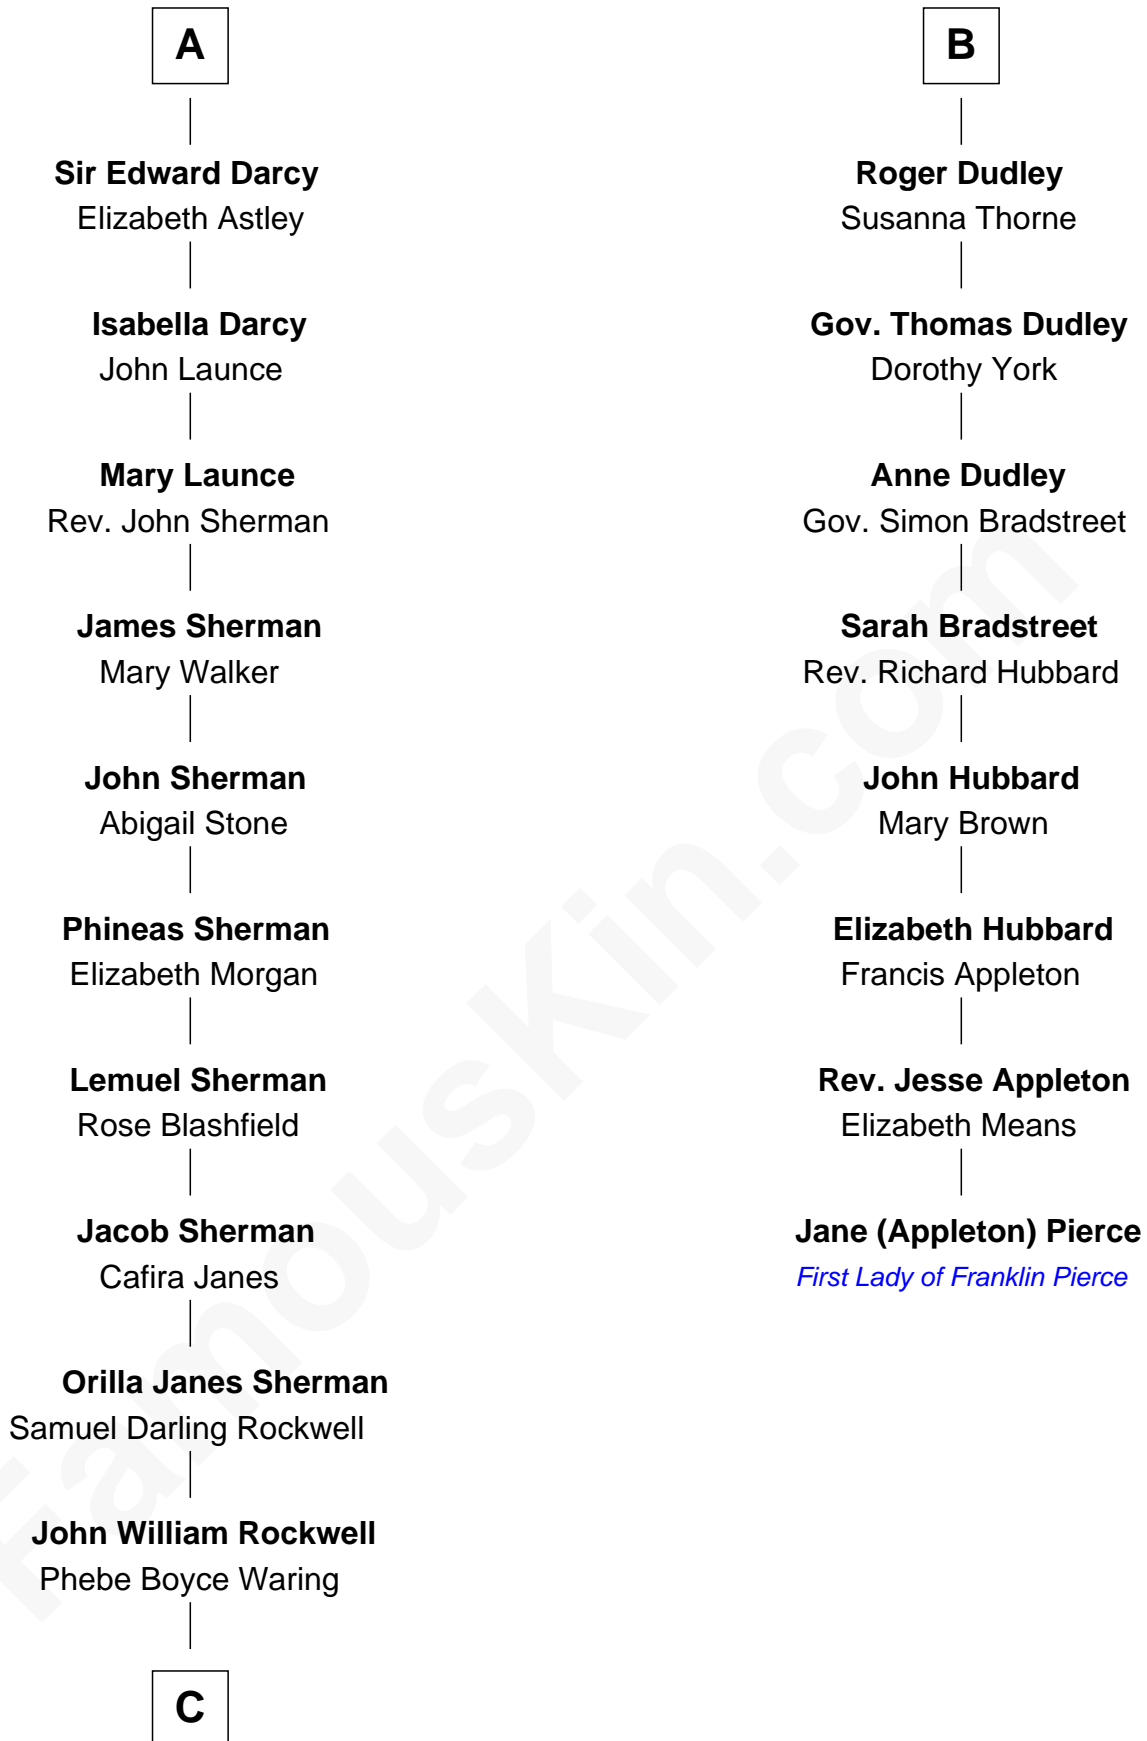

FamousKin.com
Relationship Chart of
Norman Rockwell
American Artist

14th cousin 4 times removed of

Jane (Appleton) Pierce
First Lady of President Franklin Pierce

C

Jarvis Waring Rockwell

Anne Mary Hill

Norman Rockwell

American Artist

FamousKin.com