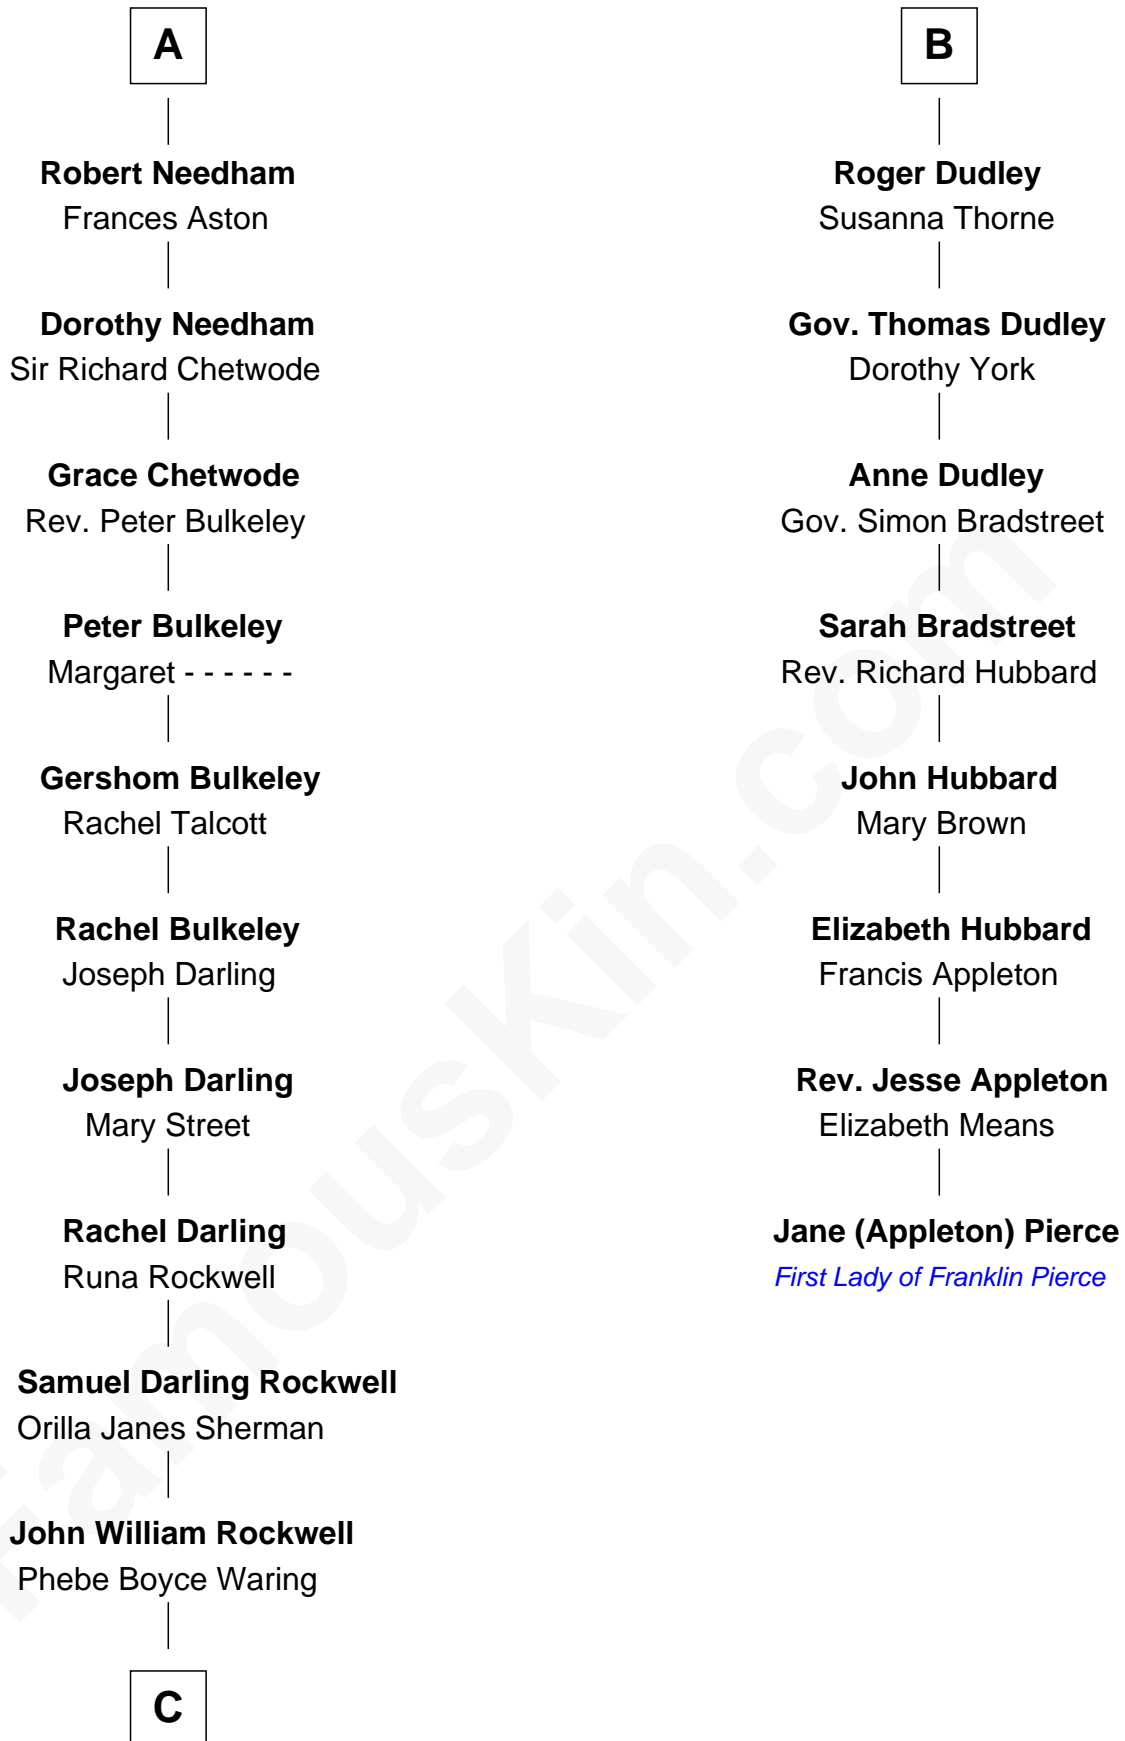

FamousKin.com
Relationship Chart of
Norman Rockwell
American Artist

14th cousin 4 times removed of

Jane (Appleton) Pierce
First Lady of President Franklin Pierce

C

—
Jarvis Waring Rockwell

Anne Mary Hill

—
Norman Rockwell

American Artist

FamousKin.com